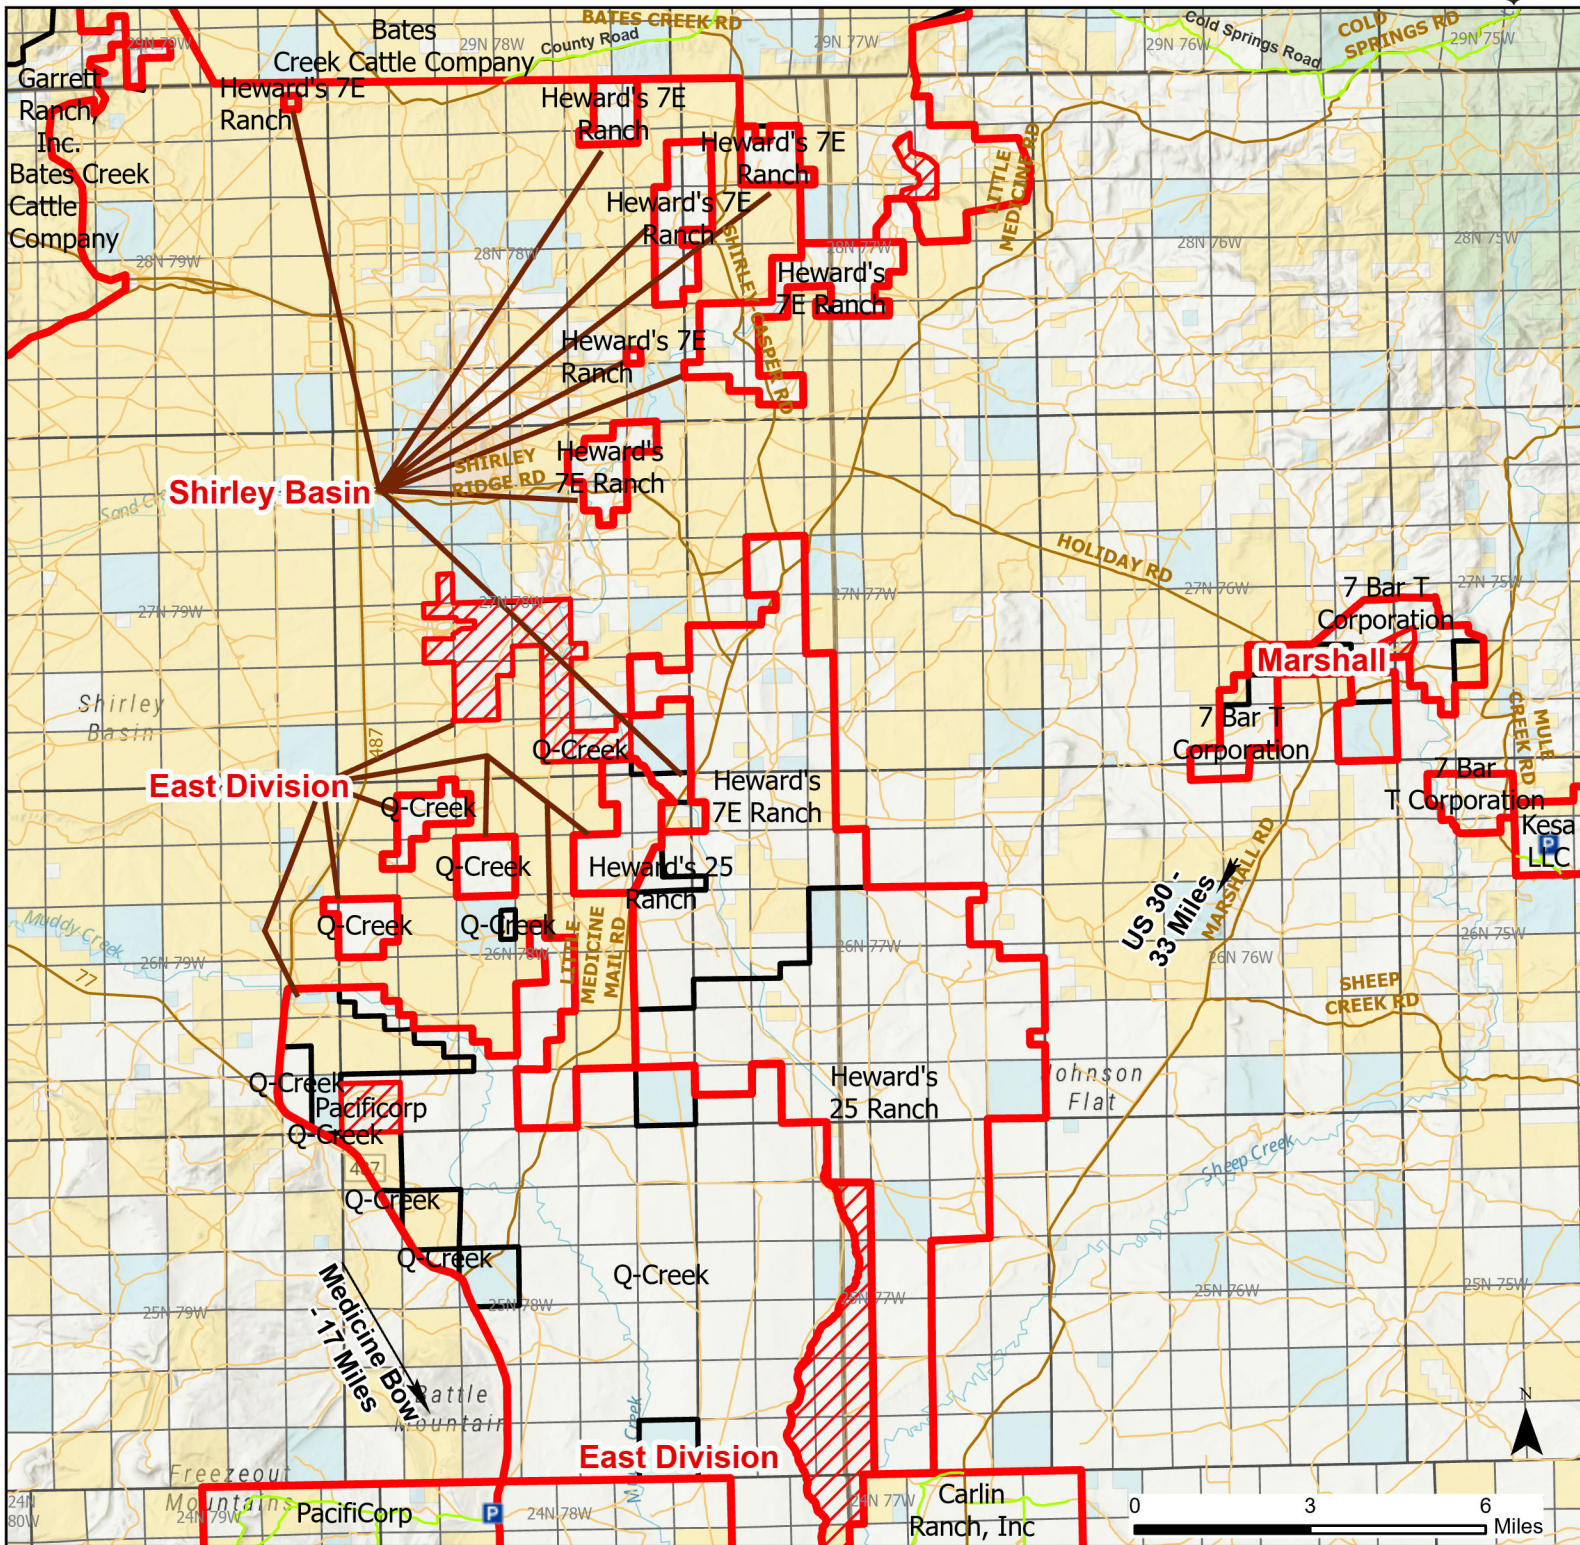

Shirley Basin Hunter Management Area

2024 Hunt Season

Species allowed to hunt: Elk, Antlerless Elk

See Ranch Rules for More Information and Restrictions

Hunter Management Area rules apply only to those lands enrolled in the HMA.

This map is for visual use, assistance and general location only, does not represent a survey, and is not to be used for legal conveyance. Hunt Area boundaries are approximate, consult Game and Fish Hunting Regulations for descriptions and restrictions. Access to these private lands for any commercial activity must be gained by contacting the individual landowner(s) directly.