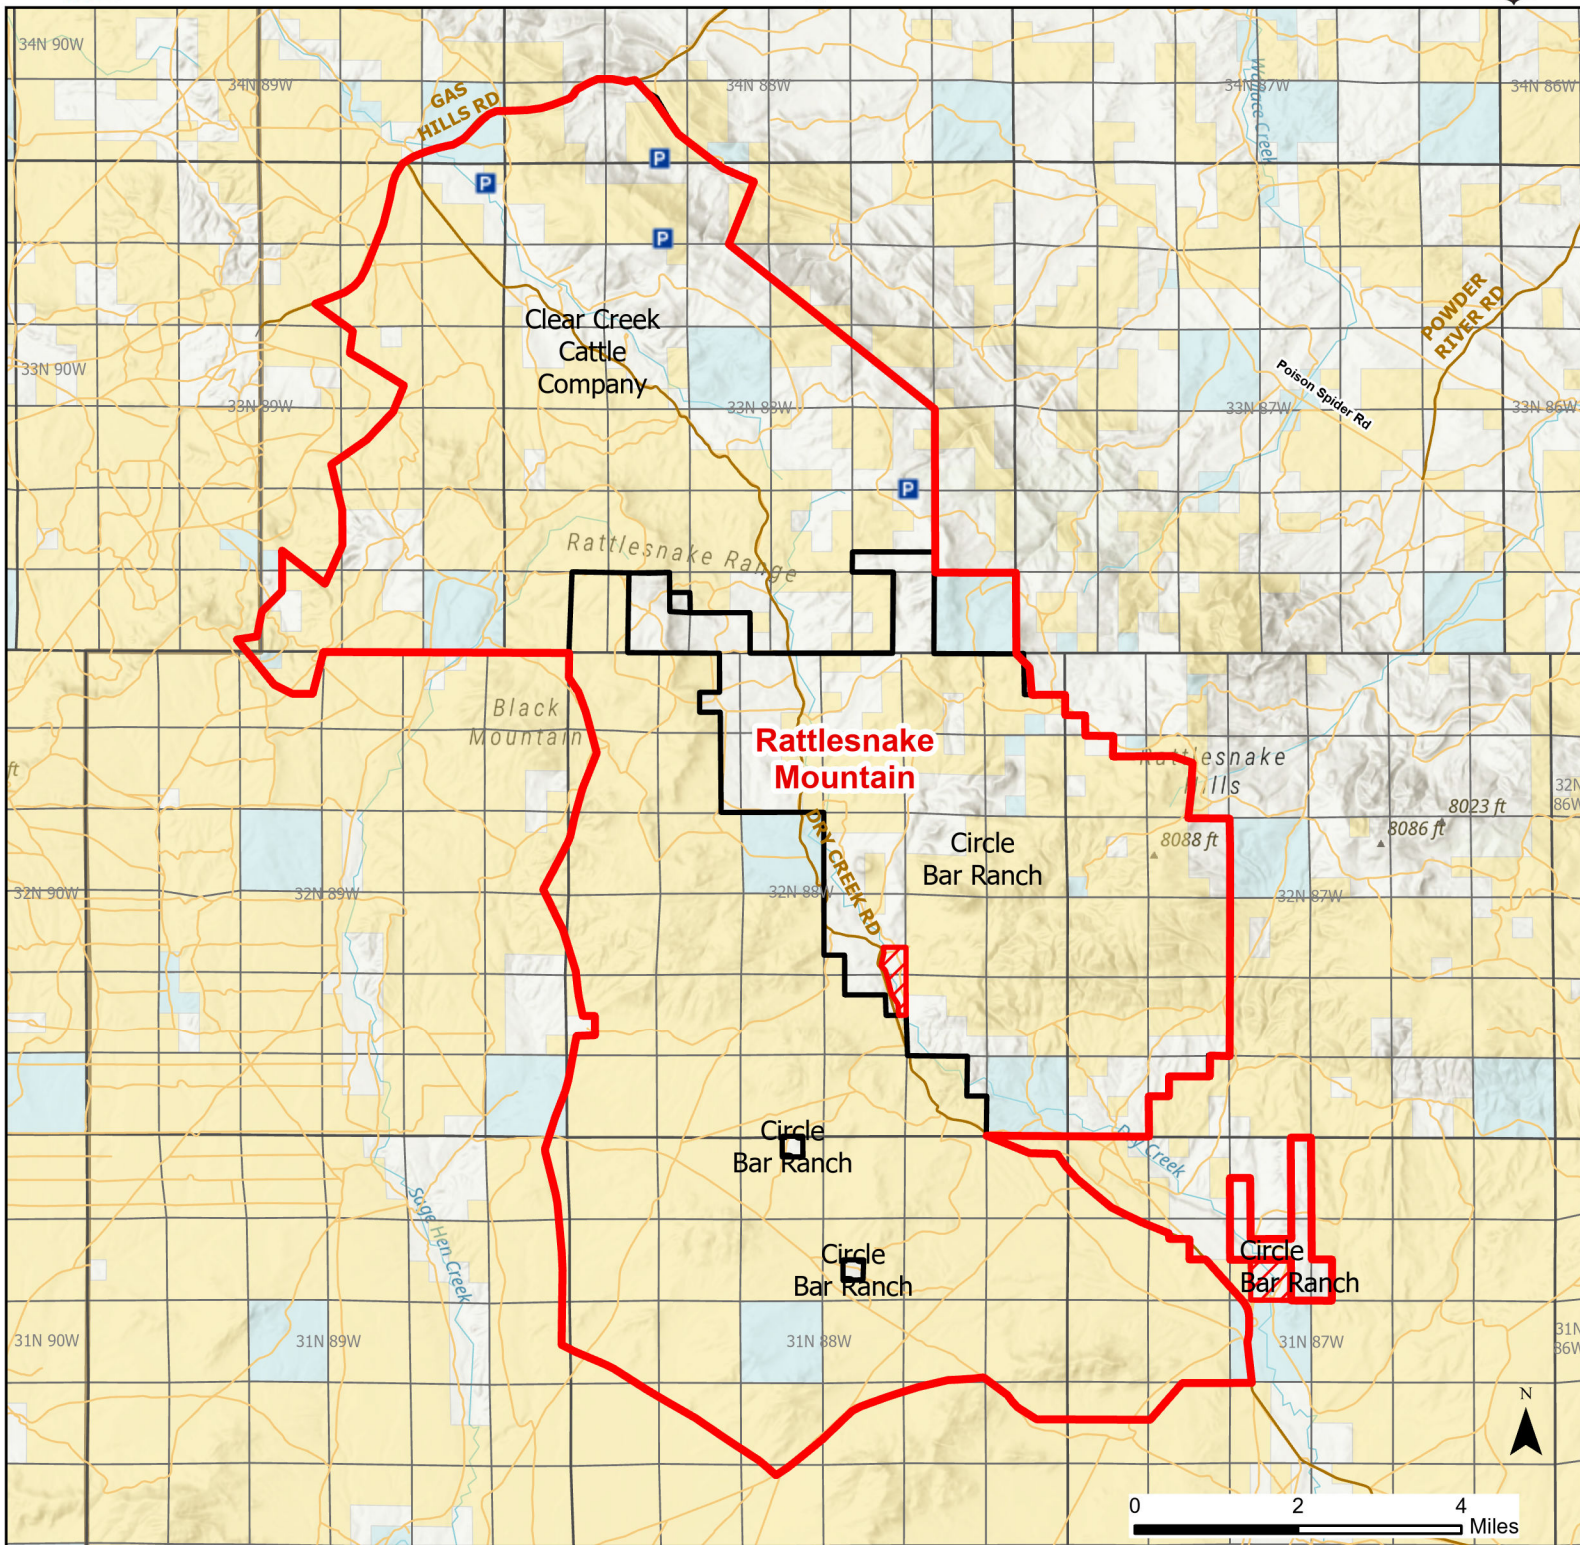

Rattlesnake Mountain Hunter Management Area

2024 Hunt Season

Species allowed to hunt: Elk, Mountain Lion

See Ranch Rules for More Information and Restrictions

Hunter Management Area rules apply only to those lands enrolled in the HMA.

This map is for visual use, assistance and general location only, does not represent a survey, and is not to be used for legal conveyance. Hunt Area boundaries are approximate, consult Game and Fish Hunting Regulations for descriptions and restrictions. Access to these private lands for any commercial activity must be gained by contacting the individual landowner(s) directly.