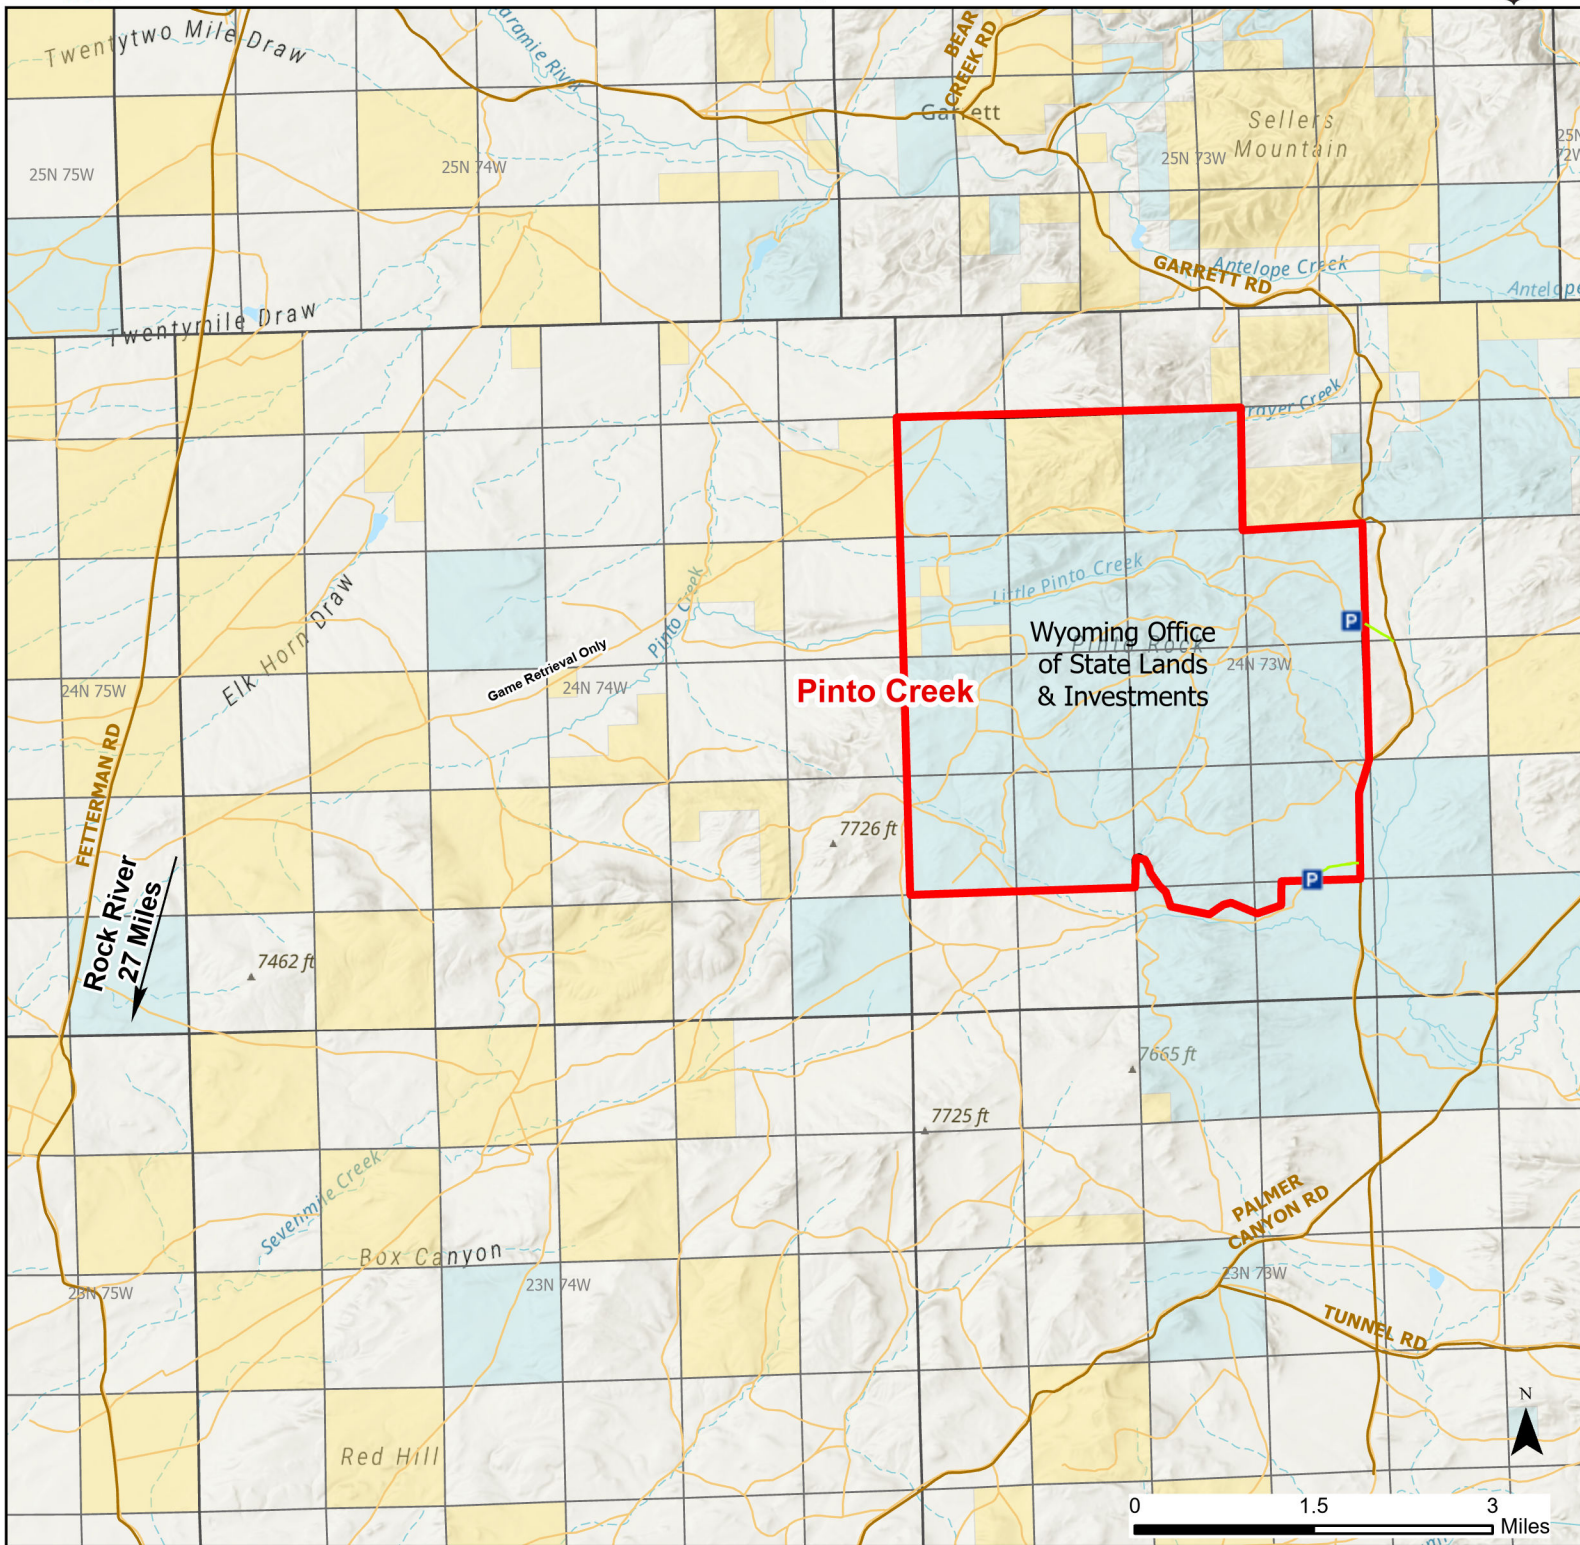

Pinto Creek Hunter Management Area

2024 Hunt
Season

Species allowed to hunt: Elk

See Ranch Rules for More Information and Restrictions

Hunter Management Area rules apply only to those lands enrolled in the HMA.

This map is for visual use, assistance and general location only, does not represent a survey, and is not to be used for legal conveyance. Hunt Area boundaries are approximate, consult Game and Fish Hunting Regulations for descriptions and restrictions. Access to these private lands for any commercial activity must be gained by contacting the individual landowner(s) directly.