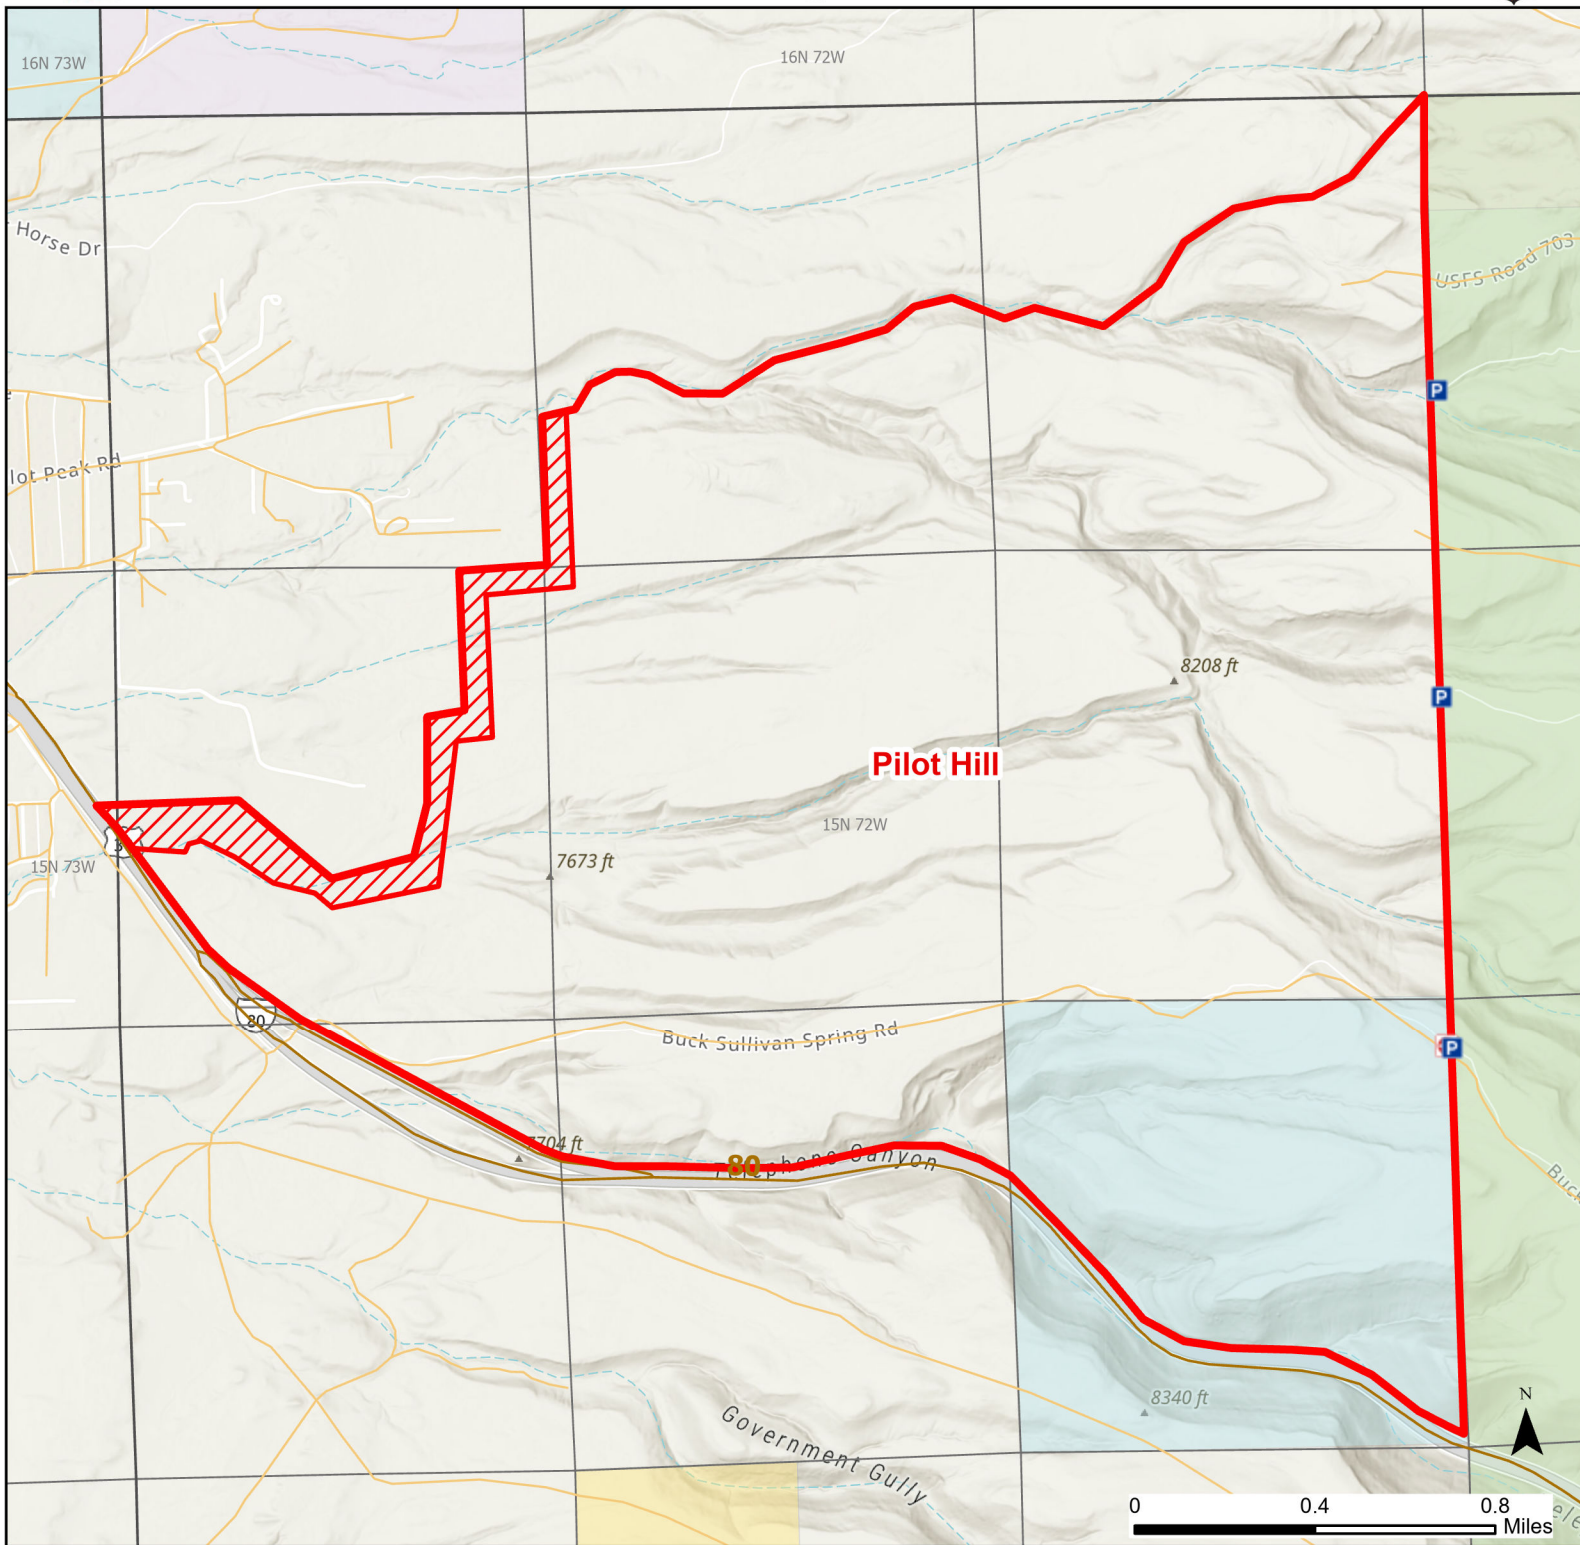

# Pilot Hill Hunter Management Area

2024 Hunt  
Season

Species allowed to hunt: Antelope, Mule Deer, Elk, Moose, Turkey, Mountain Lion, Black Bear, Game Birds, Small Game

### See Ranch Rules for More Information and Restrictions

Hunter Management Area rules apply only to those lands enrolled in the HMA.

This map is for visual use, assistance and general location only, does not represent a survey, and is not to be used for legal conveyance. Hunt Area boundaries are approximate, consult Game and Fish Hunting Regulations for descriptions and restrictions. Access to these private lands for any commercial activity must be gained by contacting the individual landowner(s) directly.