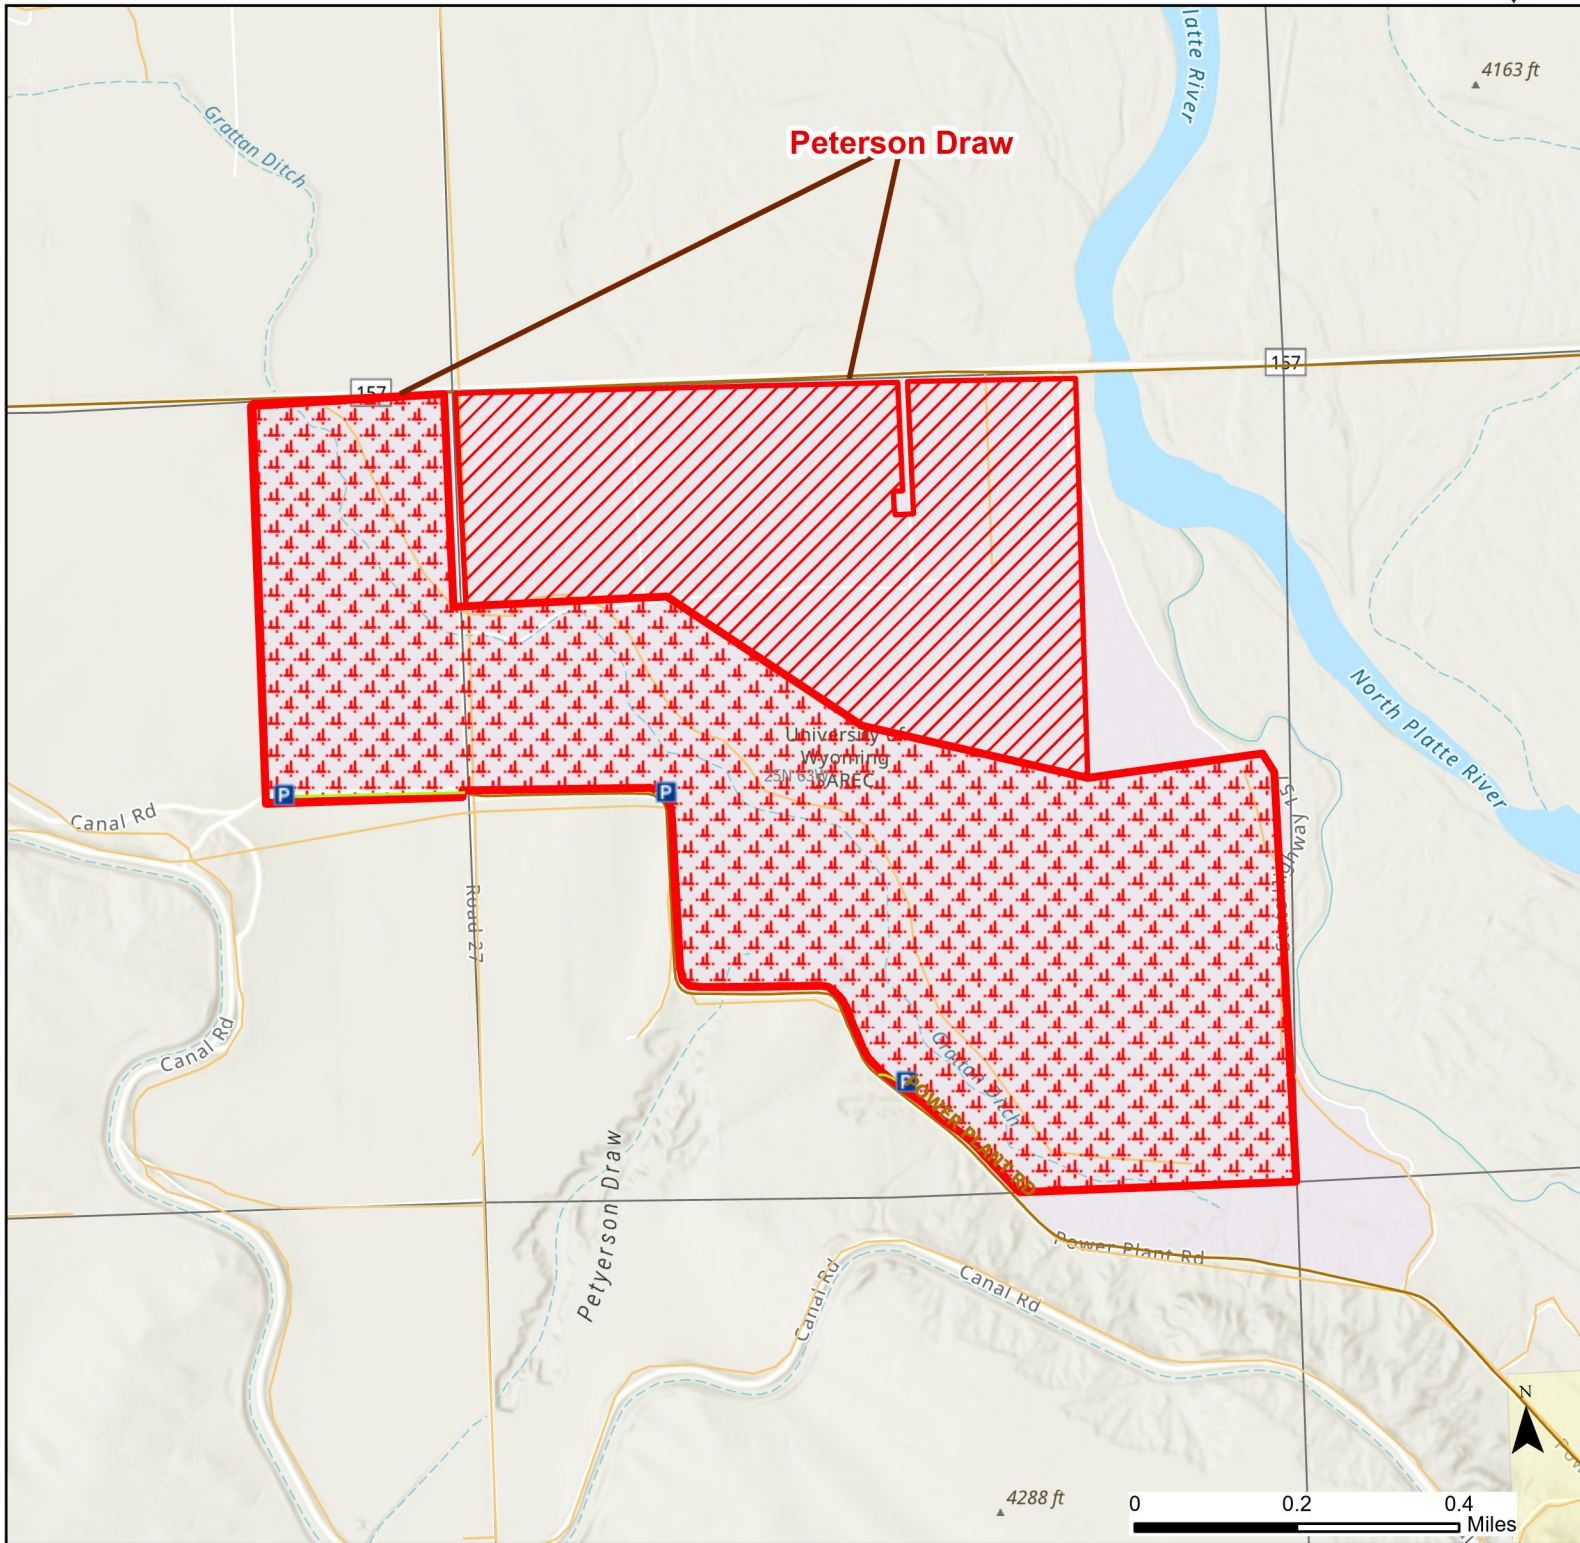

Peterson Draw Hunter Management Area

2024 Hunt
Season

	Coupon Box		HMA Use Only		Boundary		Limited Range Weapons and Archery		State
	Parking		Special Conditions Apply		Closed Road		Archery Only		BLM
	Road Closed		Roads		HMA Ownership		CLOSED		Forest Service
	Gate		County Boundaries		Wyoming Game & Fish Dept.		DOD		Private
	Open Road								

Species allowed to hunt: Waterfowl, Doves, Antelope

See Ranch Rules for More Information and Restrictions

Hunter Management Area rules apply only to those lands enrolled in the HMA.

This map is for visual use, assistance and general location only, does not represent a survey, and is not to be used for legal conveyance. Hunt Area boundaries are approximate, consult Game and Fish Hunting Regulations for descriptions and restrictions. Access to these private lands for any commercial activity must be gained by contacting the individual landowner(s) directly.