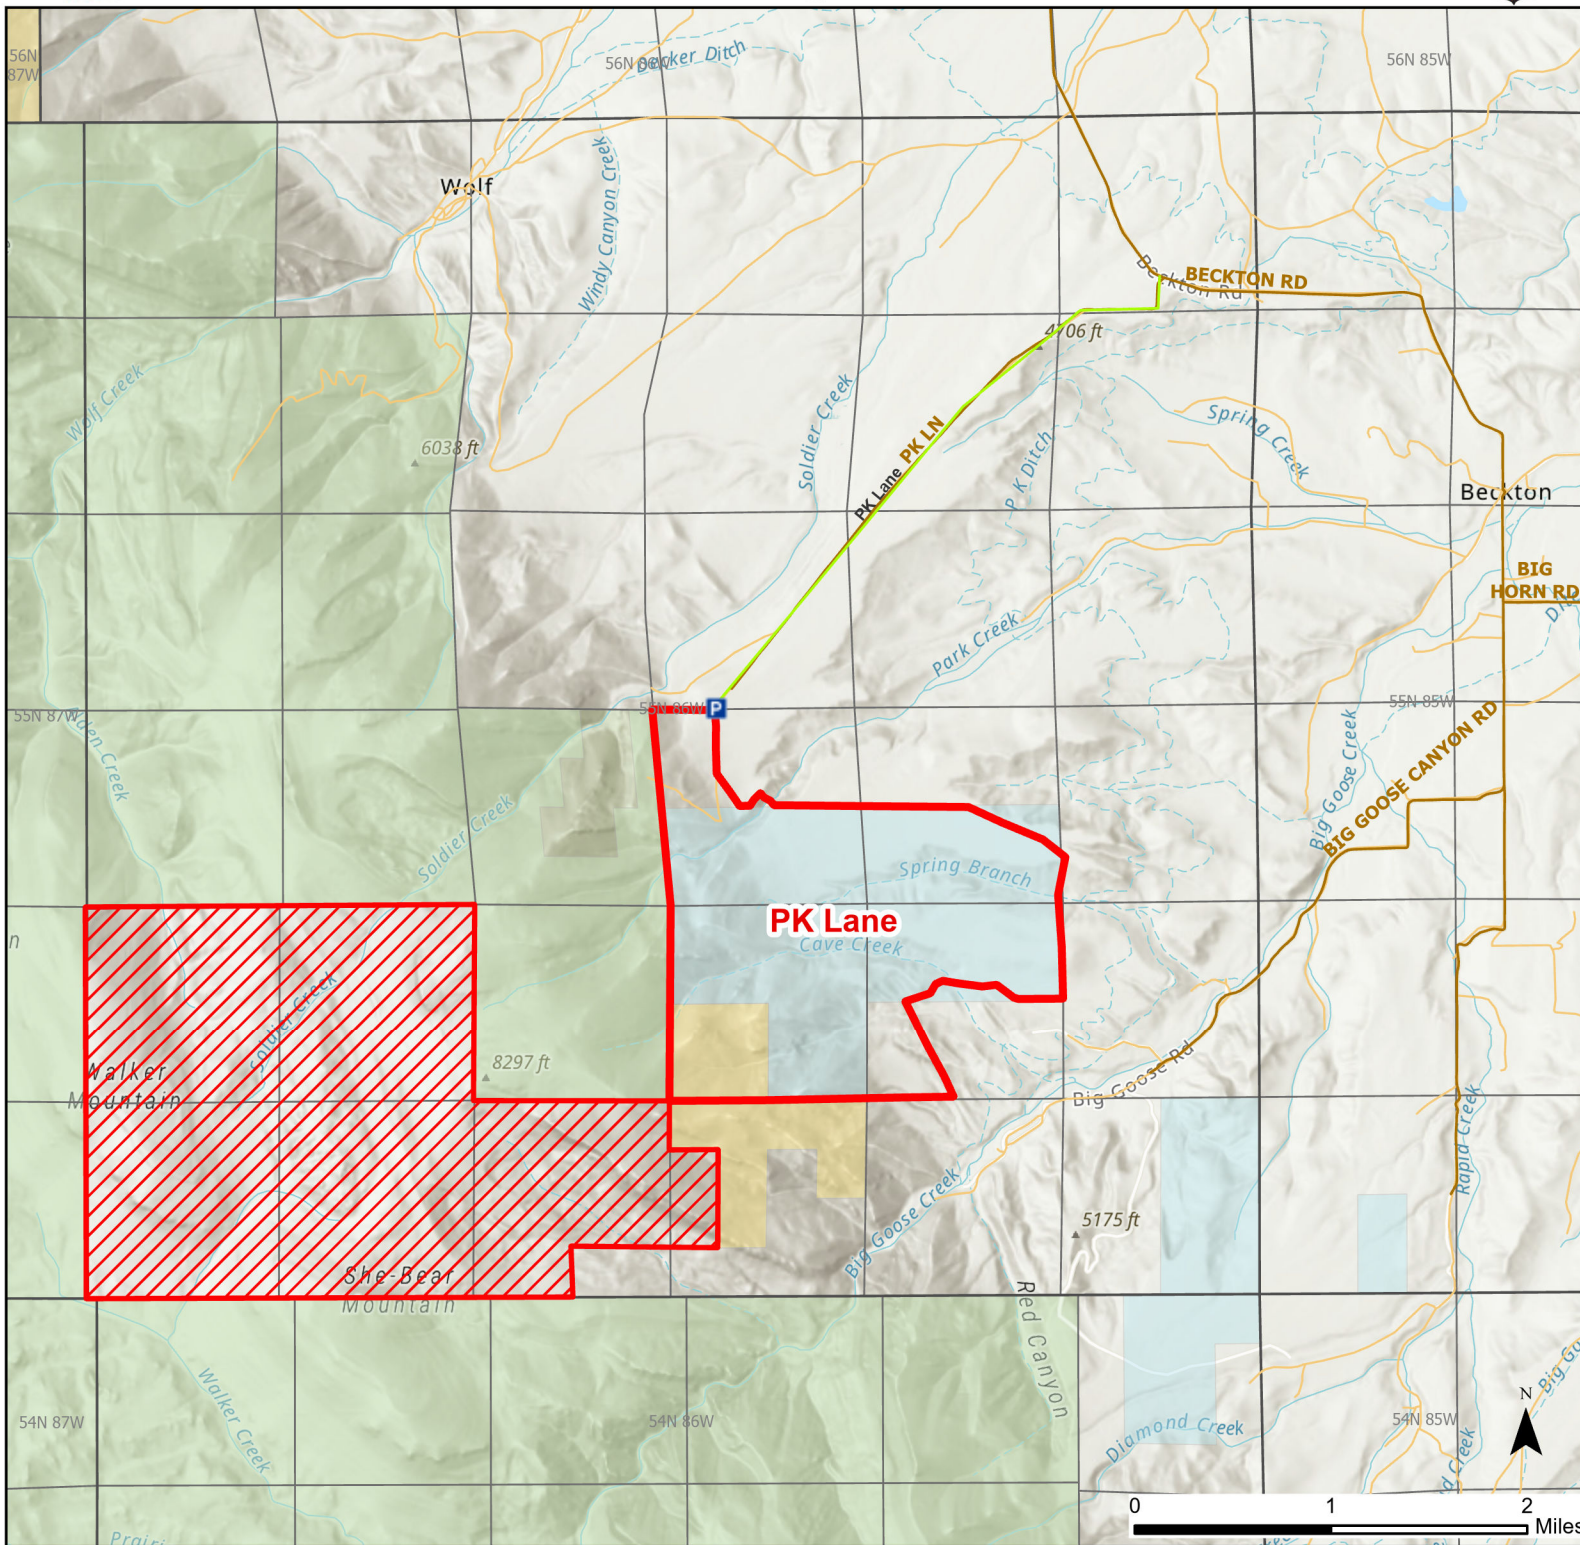

PK Lane Hunter Management Area

2024 Hunt
Season

	Coupon Box		HMA Use Only		Boundary		Limited Range Weapons and Archery		State
	Parking		Special Conditions Apply		Closed Road		Other		BLM
	Road Closed		Roads		CLOSED				Forest Service
	Gate		HMA Ownership						DOD
	Open Road		County Boundaries						Wyoming Game & Fish Dept.
									Private

Species allowed to hunt: Antlerless Elk

See Ranch Rules for More Information and Restrictions

Hunter Management Area rules apply only to those lands enrolled in the HMA.

This map is for visual use, assistance and general location only, does not represent a survey, and is not to be used for legal conveyance. Hunt Area boundaries are approximate, consult Game and Fish Hunting Regulations for descriptions and restrictions. Access to these private lands for any commercial activity must be gained by contacting the individual landowner(s) directly.