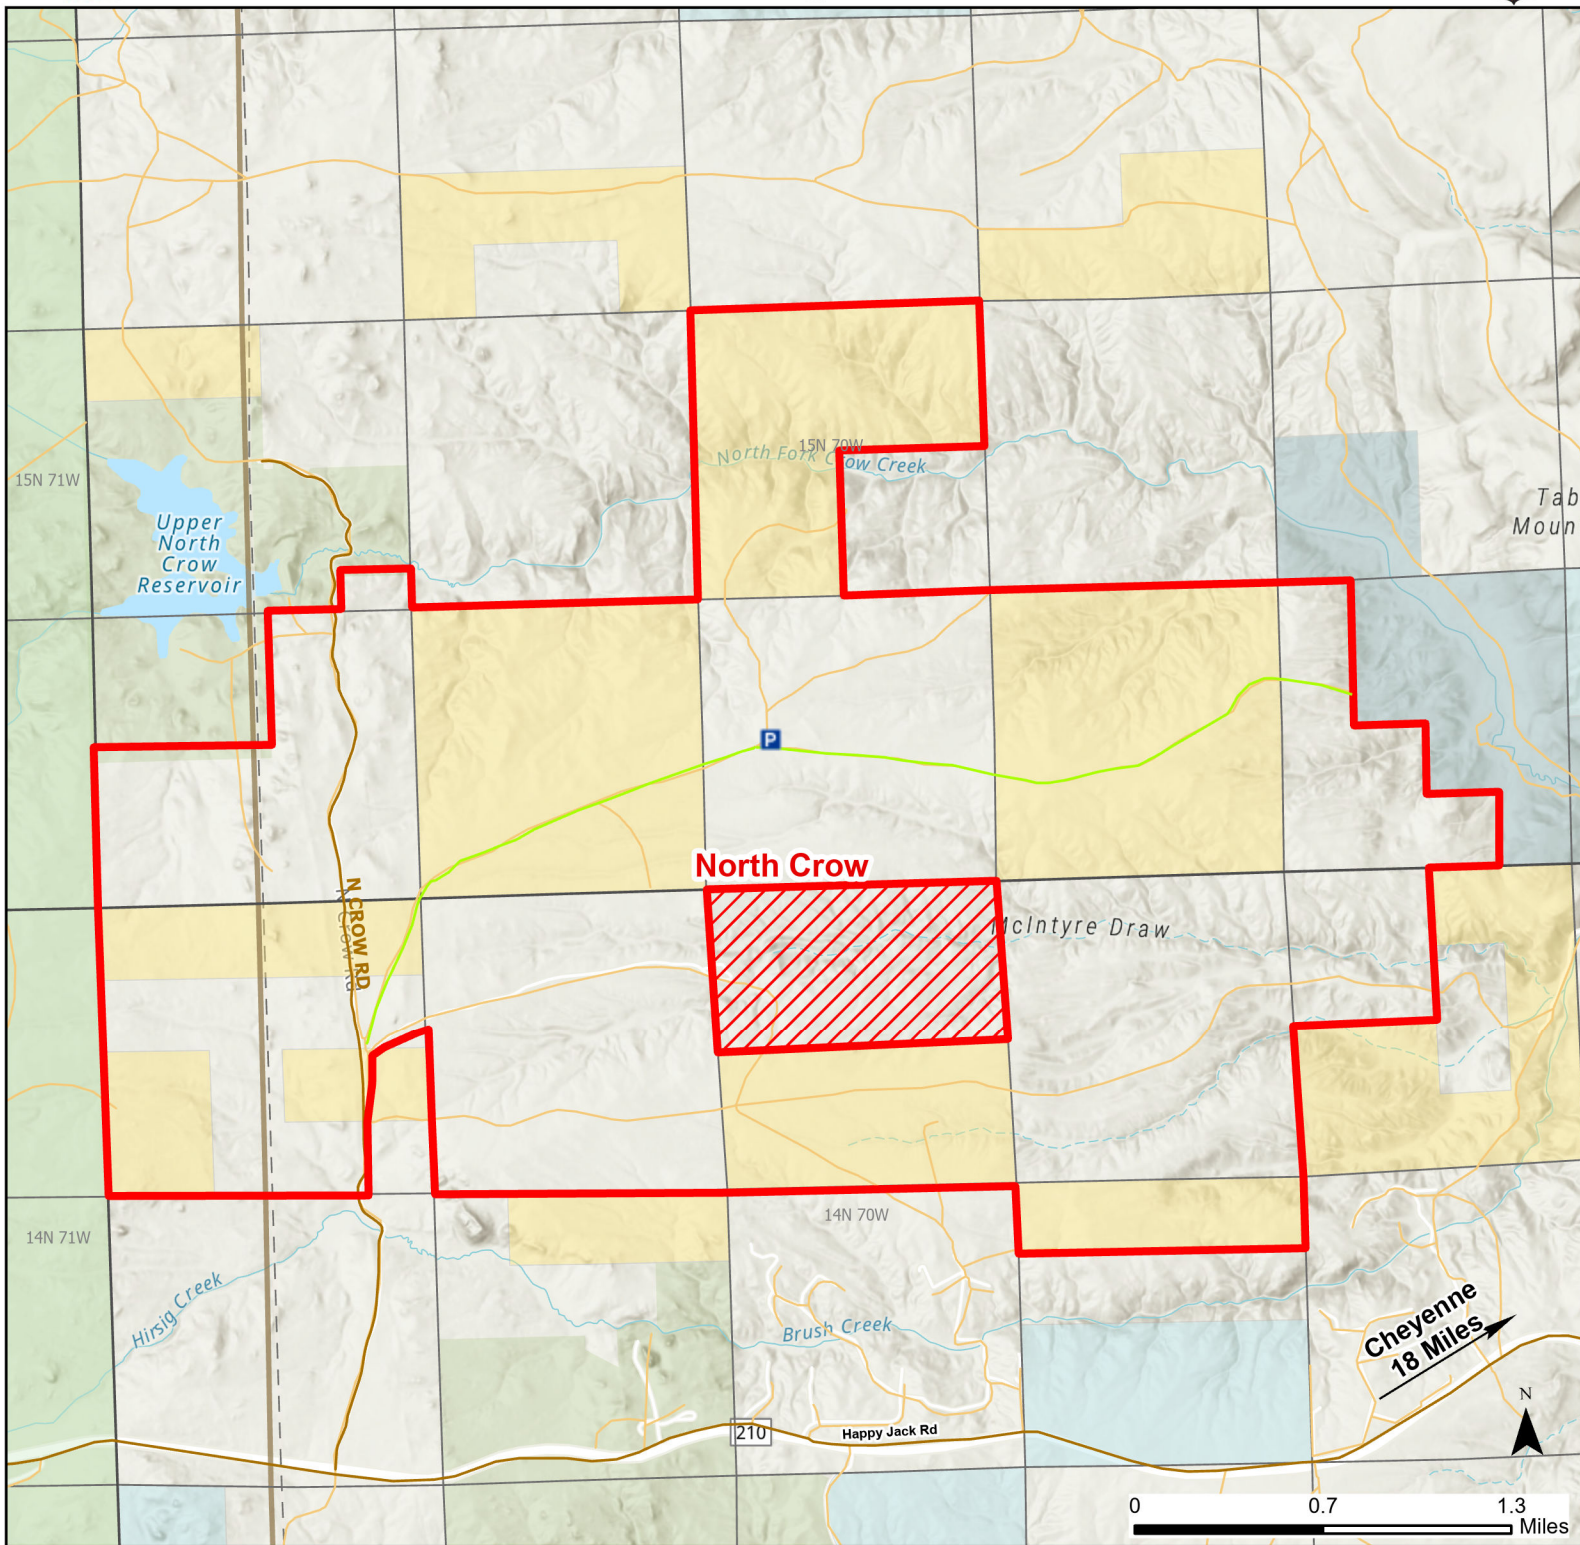

North Crow Hunter Management Area

2024 Hunt
Season

	Coupon Box		HMA Use Only		Boundary		Limited Range Weapons and Archery		State
	Parking		Special Conditions Apply		CLOSED		BLM		Forest Service
	Road Closed		Closed Road		Archery Only		DOD		Wyoming Game & Fish Dept.
	Gate		Roads		Other		Private		
	Open Road		HMA Ownership						
			County Boundaries						

Species allowed to hunt: Antelope, Deer, Antlerless Elk

See Ranch Rules for More Information and Restrictions

Hunter Management Area rules apply only to those lands enrolled in the HMA.

This map is for visual use, assistance and general location only, does not represent a survey, and is not to be used for legal conveyance. Hunt Area boundaries are approximate, consult Game and Fish Hunting Regulations for descriptions and restrictions. Access to these private lands for any commercial activity must be gained by contacting the individual landowner(s) directly.