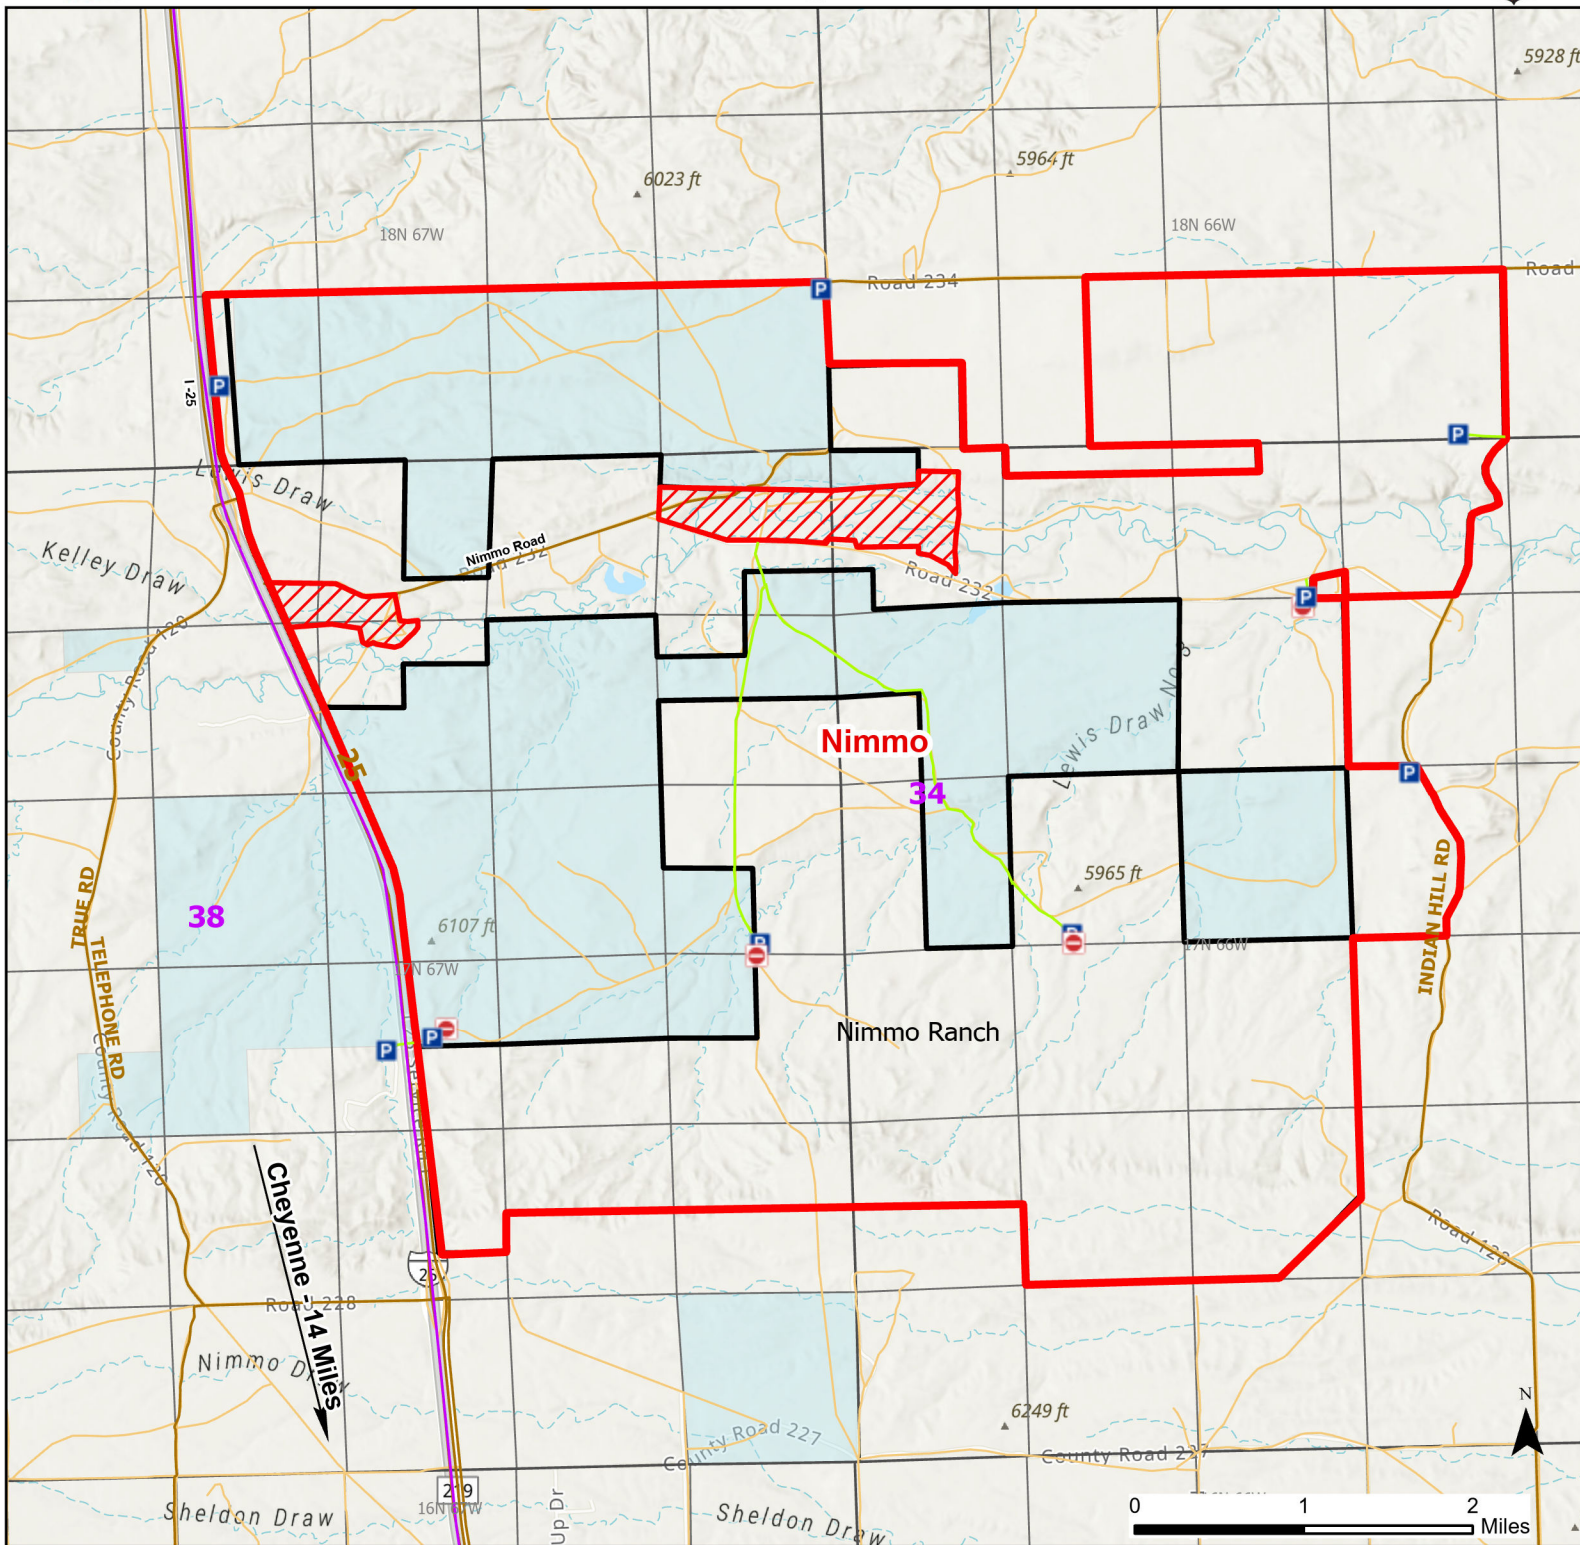

Nimmo Hunter Management Area

2024 Hunt
Season

Coupon Box	HMA Use Only	Boundary	Limited Range Weapons and Archery	State
Parking	Special Conditions Apply	Archery Only	Other	BLM
Road Closed	Closed Road	CLOSED		Forest Service
Gate	Roads			DOD
Open Road	HMA Ownership			Wyoming Game & Fish Dept.
	County Boundaries			Private

Species allowed to hunt: Rabbit, Antelope

See Ranch Rules for More Information and Restrictions

Hunter Management Area rules apply only to those lands enrolled in the HMA.

This map is for visual use, assistance and general location only, does not represent a survey, and is not to be used for legal conveyance. Hunt Area boundaries are approximate, consult Game and Fish Hunting Regulations for descriptions and restrictions. Access to these private lands for any commercial activity must be gained by contacting the individual landowner(s) directly.