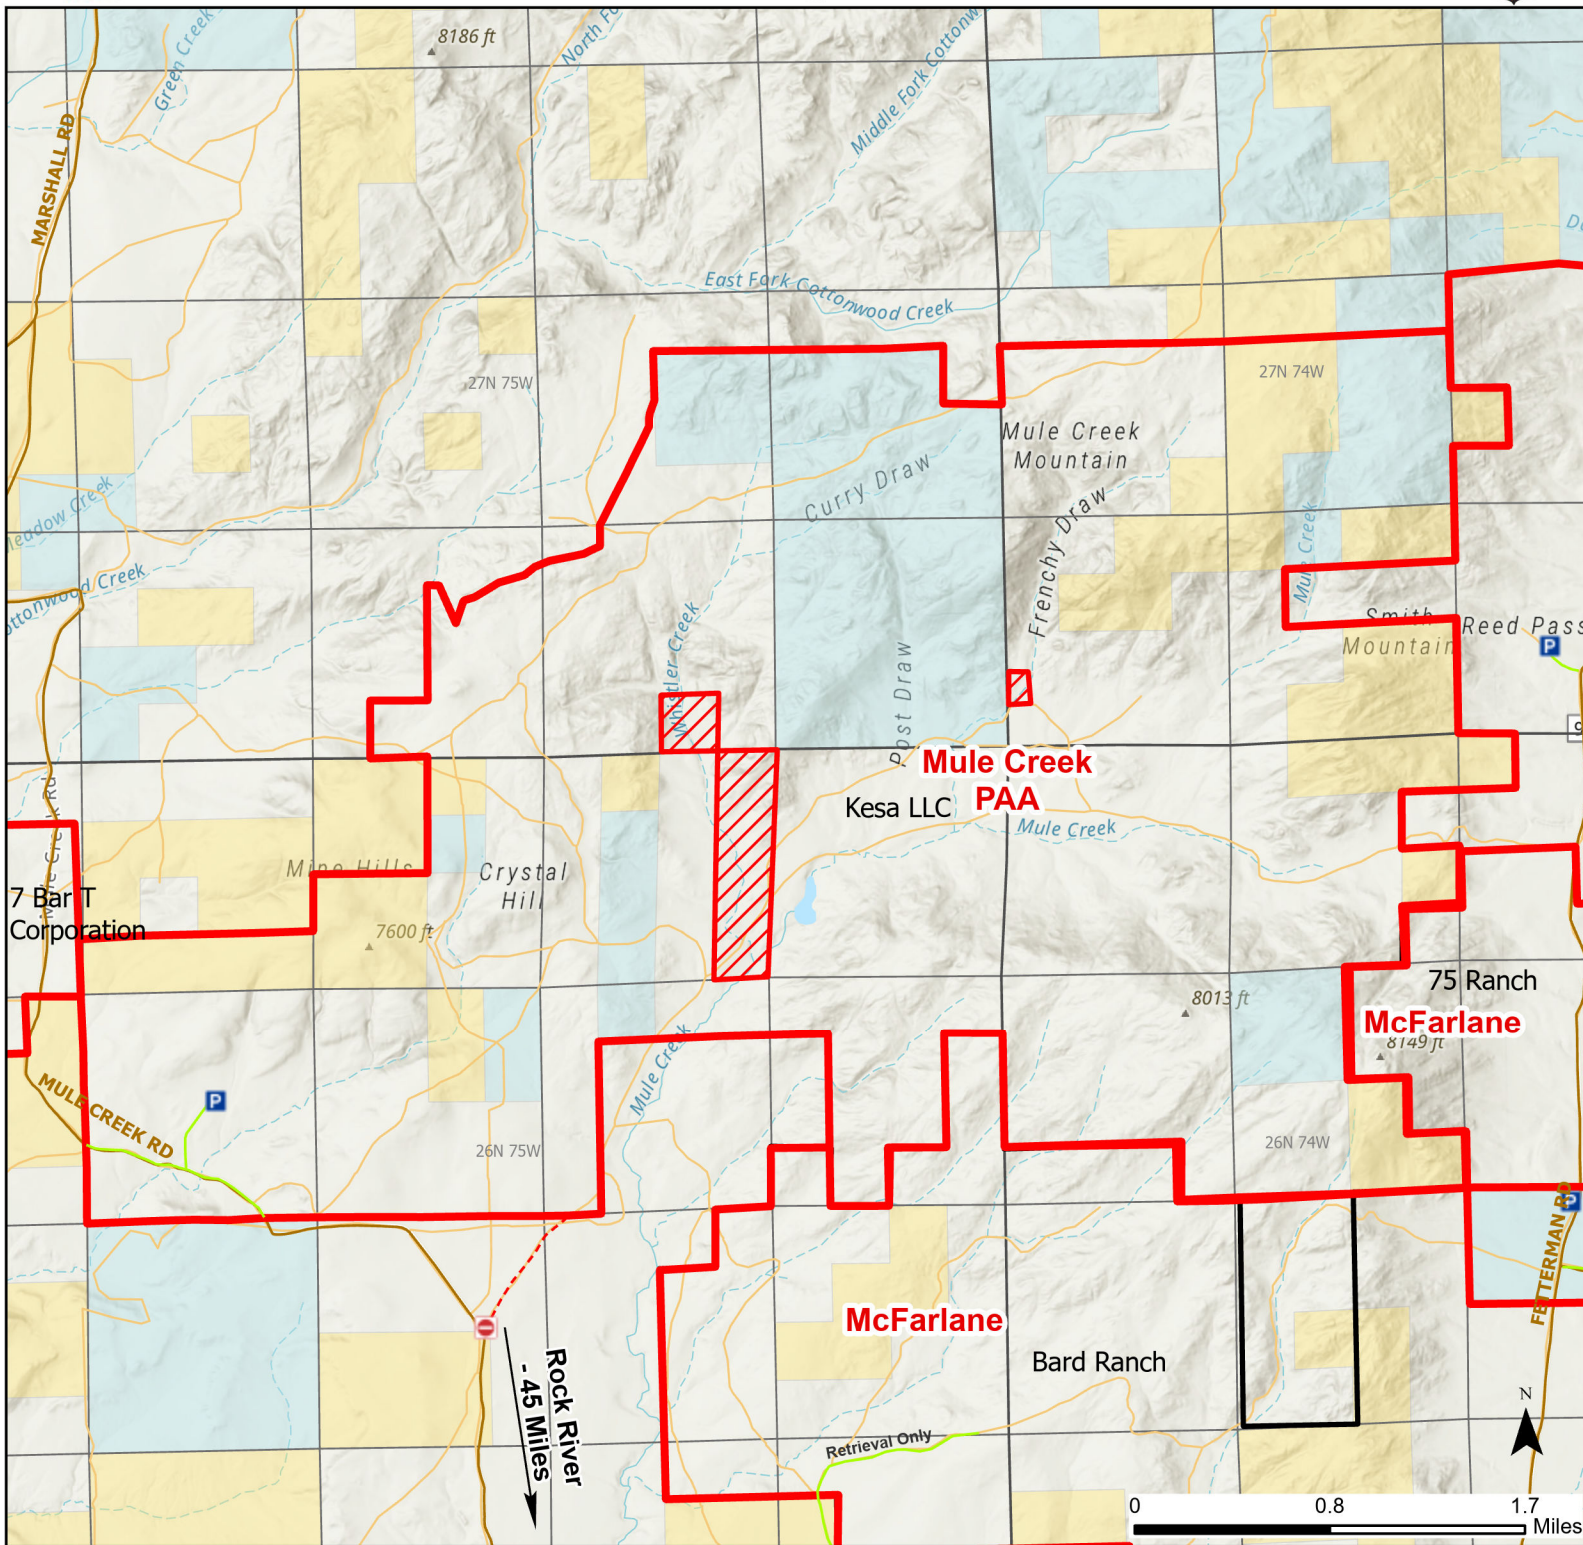

Mule Creek Hunter Management Area

2024 Hunt
Season

Species allowed to hunt: Elk

See Ranch Rules for More Information and Restrictions

Hunter Management Area rules apply only to those lands enrolled in the HMA.

This map is for visual use, assistance and general location only, does not represent a survey, and is not to be used for legal conveyance. Hunt Area boundaries are approximate, consult Game and Fish Hunting Regulations for descriptions and restrictions. Access to these private lands for any commercial activity must be gained by contacting the individual landowner(s) directly.