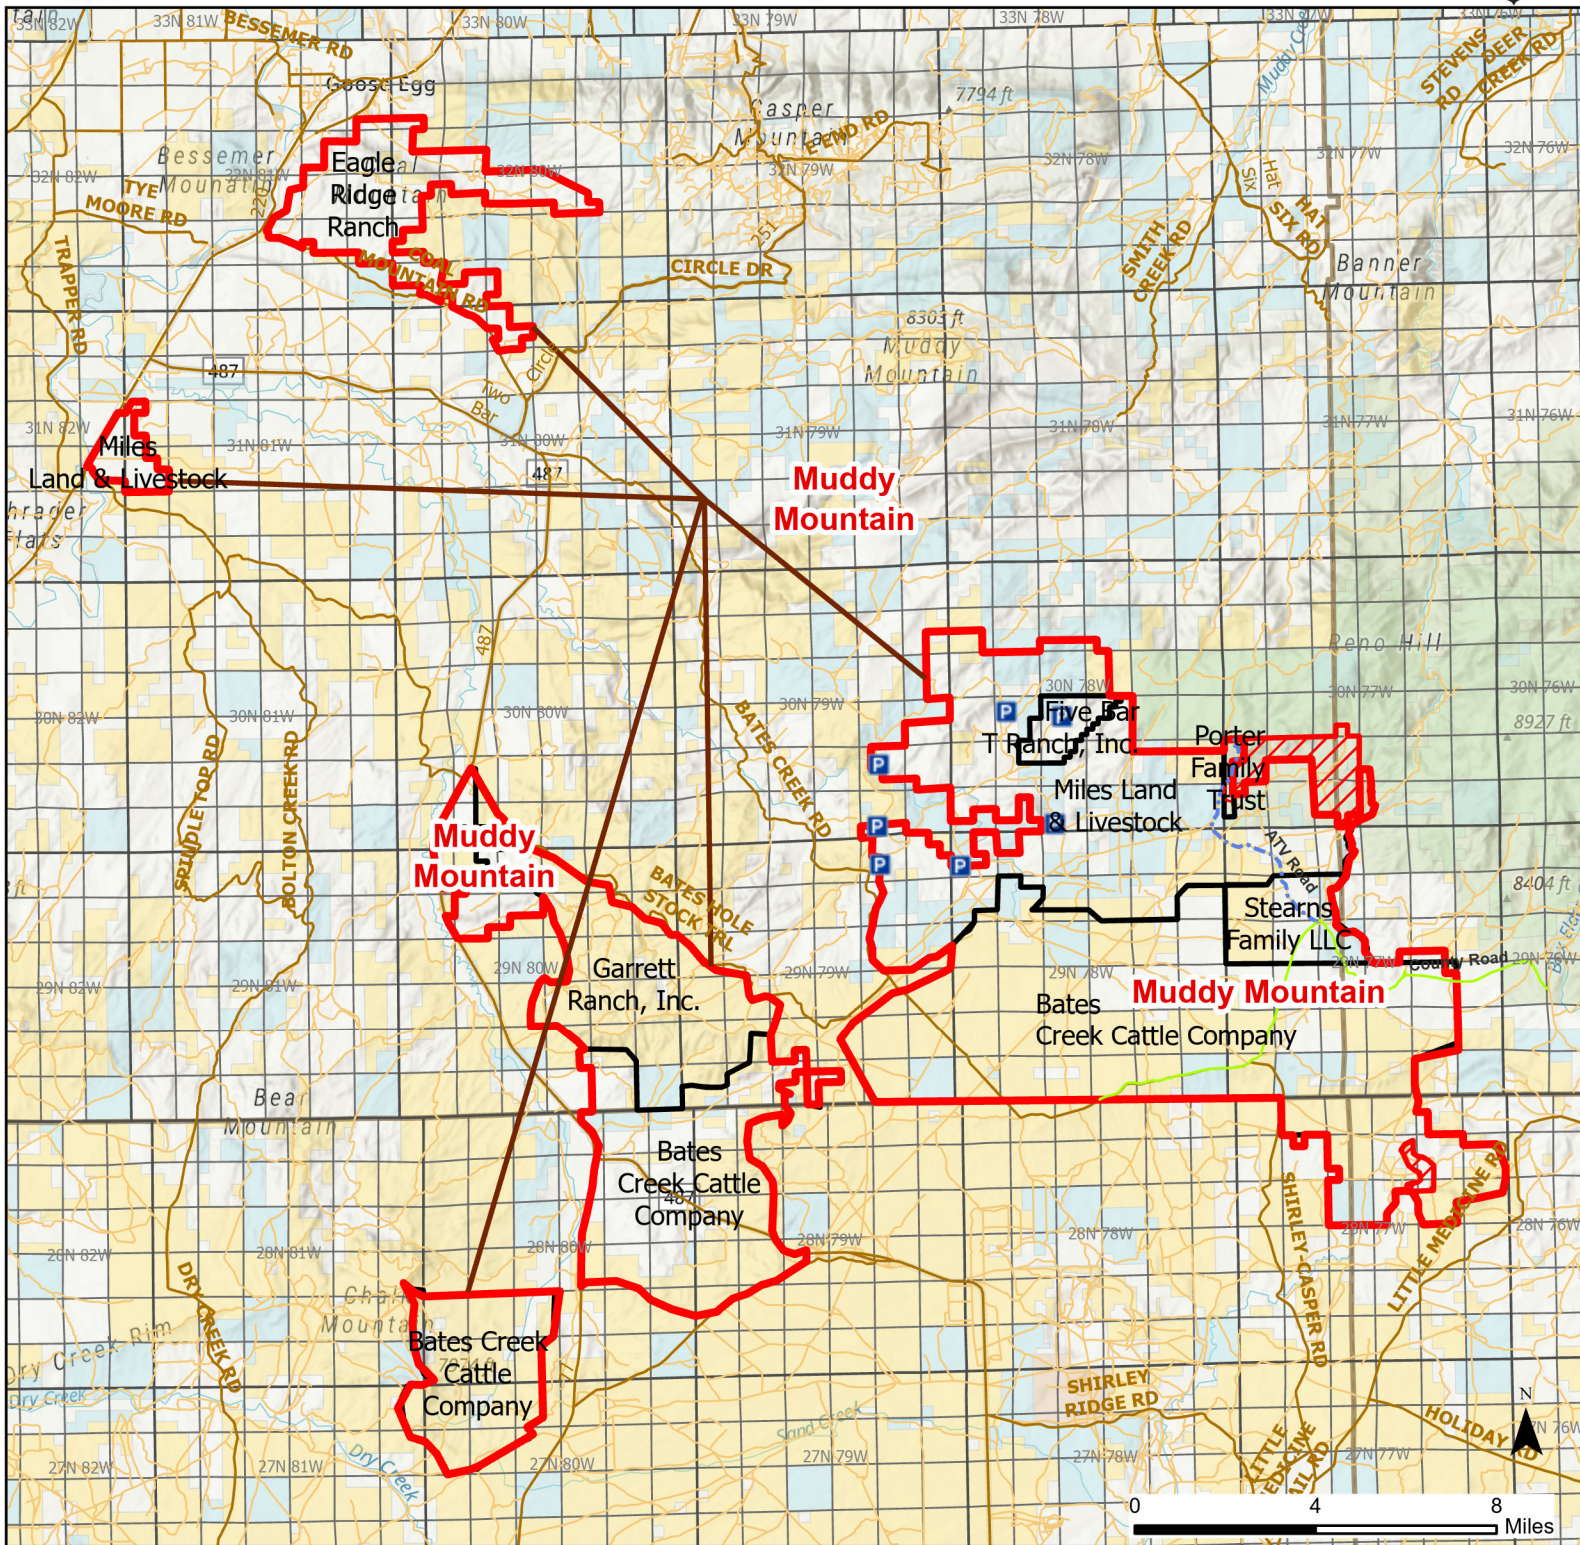

Muddy Mountain Hunter Management Area

2024 Hunt Season

Coupon Box	HMA Use Only	Boundary	Limited Range Weapons and Archery	State
Parking	Special Conditions Apply	Closed Road	Other	BLM
Road Closed	Roads	HMA Ownership	CLOSED	Forest Service
Gate	County Boundaries	Archery Only	Wyoming Game & Fish Dept.	DOD
Open Road				Private

Species allowed to hunt: Antelope, Elk

See Ranch Rules for More Information and Restrictions

Hunter Management Area rules apply only to those lands enrolled in the HMA.

This map is for visual use, assistance and general location only, does not represent a survey, and is not to be used for legal conveyance. Hunt Area boundaries are approximate, consult Game and Fish Hunting Regulations for descriptions and restrictions. Access to these private lands for any commercial activity must be gained by contacting the individual landowner(s) directly.