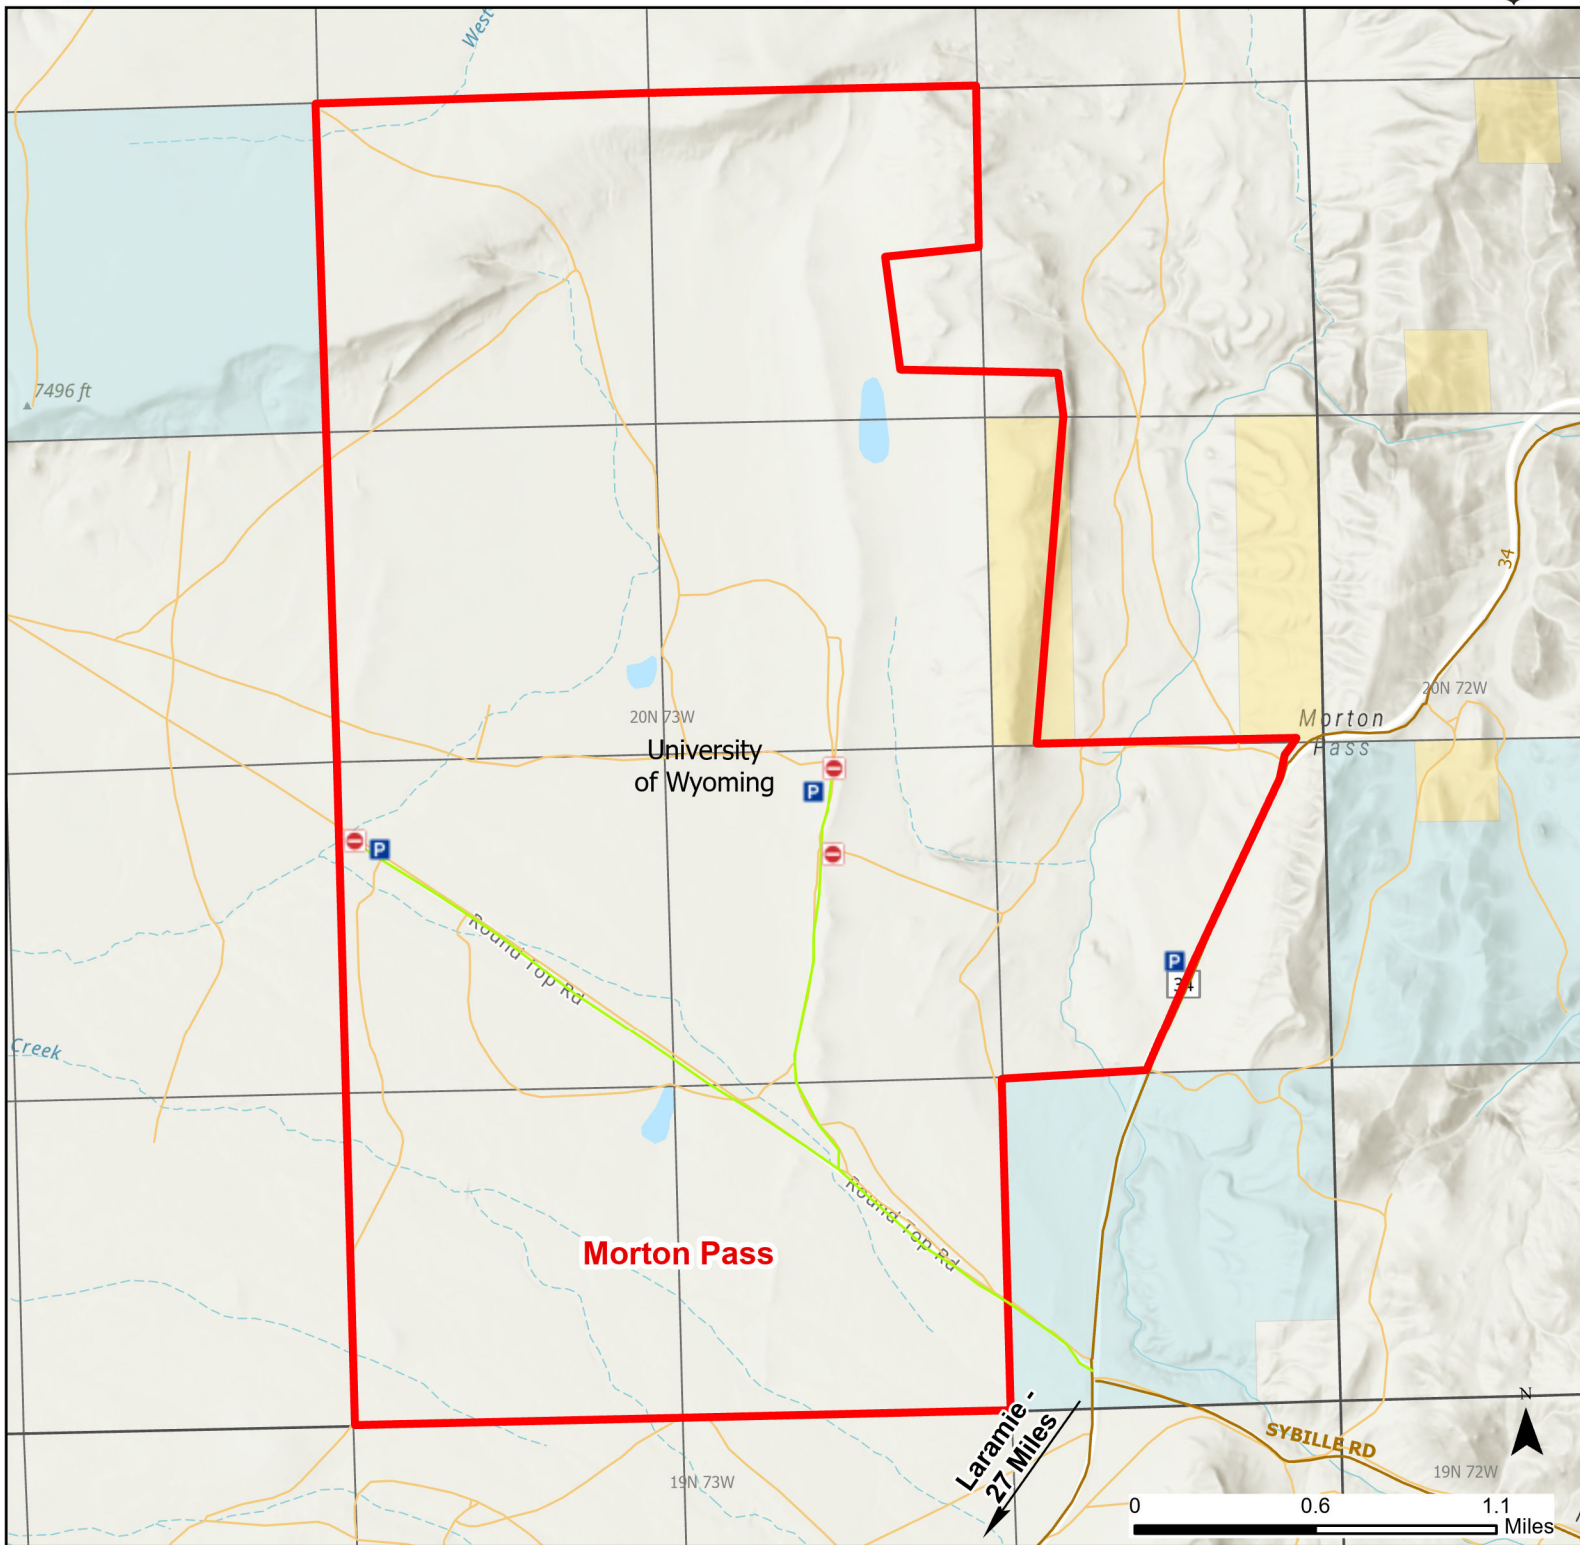

Morton Pass Hunter Management Area

2024 Hunt
Season

Coupon Box	HMA Use Only	Boundary	Limited Range Weapons and Archery	State
Parking	Special Conditions Apply	Archery Only	Other	BLM
Road Closed	Closed Road	HMA Ownership	CLOSED	Forest Service
Gate	Roads	County Boundaries		DOD
Open Road				Wyoming Game & Fish Dept. Private

Species allowed to hunt: Antelope

See Ranch Rules for More Information and Restrictions

Hunter Management Area rules apply only to those lands enrolled in the HMA.

This map is for visual use, assistance and general location only, does not represent a survey, and is not to be used for legal conveyance. Hunt Area boundaries are approximate, consult Game and Fish Hunting Regulations for descriptions and restrictions. Access to these private lands for any commercial activity must be gained by contacting the individual landowner(s) directly.