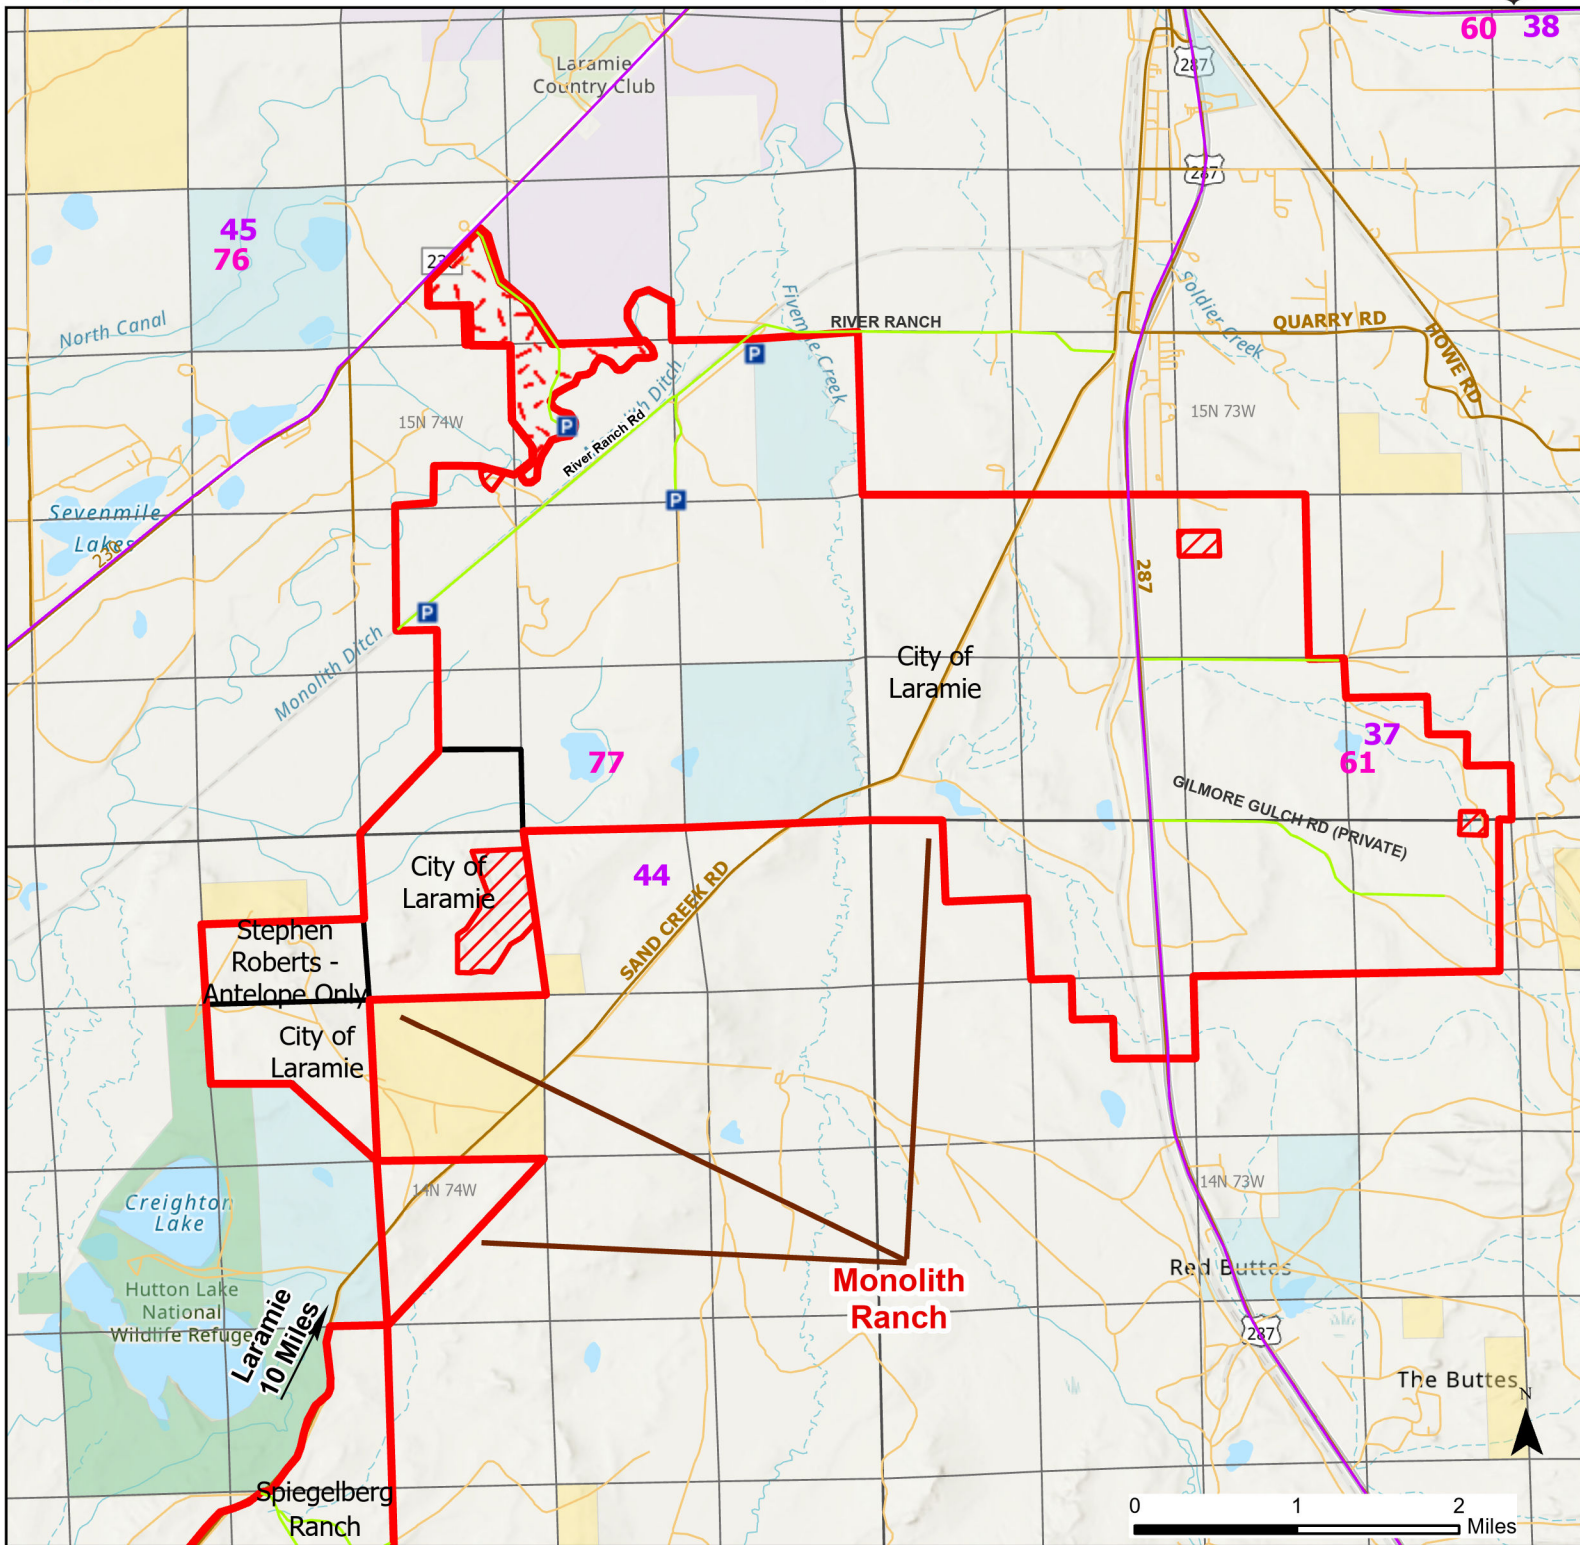

Monolith Ranch Hunter Management Area

2024 Hunt
Season

Coupon Box	HMA Use Only	Boundary	Limited Range Weapons and Archery	State
Parking	Special Conditions Apply	Archery Only	Other	BLM
Road Closed	Closed Road	CLOSED		Forest Service
Gate	HMA Ownership			DOD
Open Road	County Boundaries			Wyoming Game & Fish Dept. Private

Species allowed to hunt: Antelope, White-Tailed Deer

See Ranch Rules for More Information and Restrictions

Hunter Management Area rules apply only to those lands enrolled in the HMA.

This map is for visual use, assistance and general location only, does not represent a survey, and is not to be used for legal conveyance. Hunt Area boundaries are approximate, consult Game and Fish Hunting Regulations for descriptions and restrictions. Access to these private lands for any commercial activity must be gained by contacting the individual landowner(s) directly.