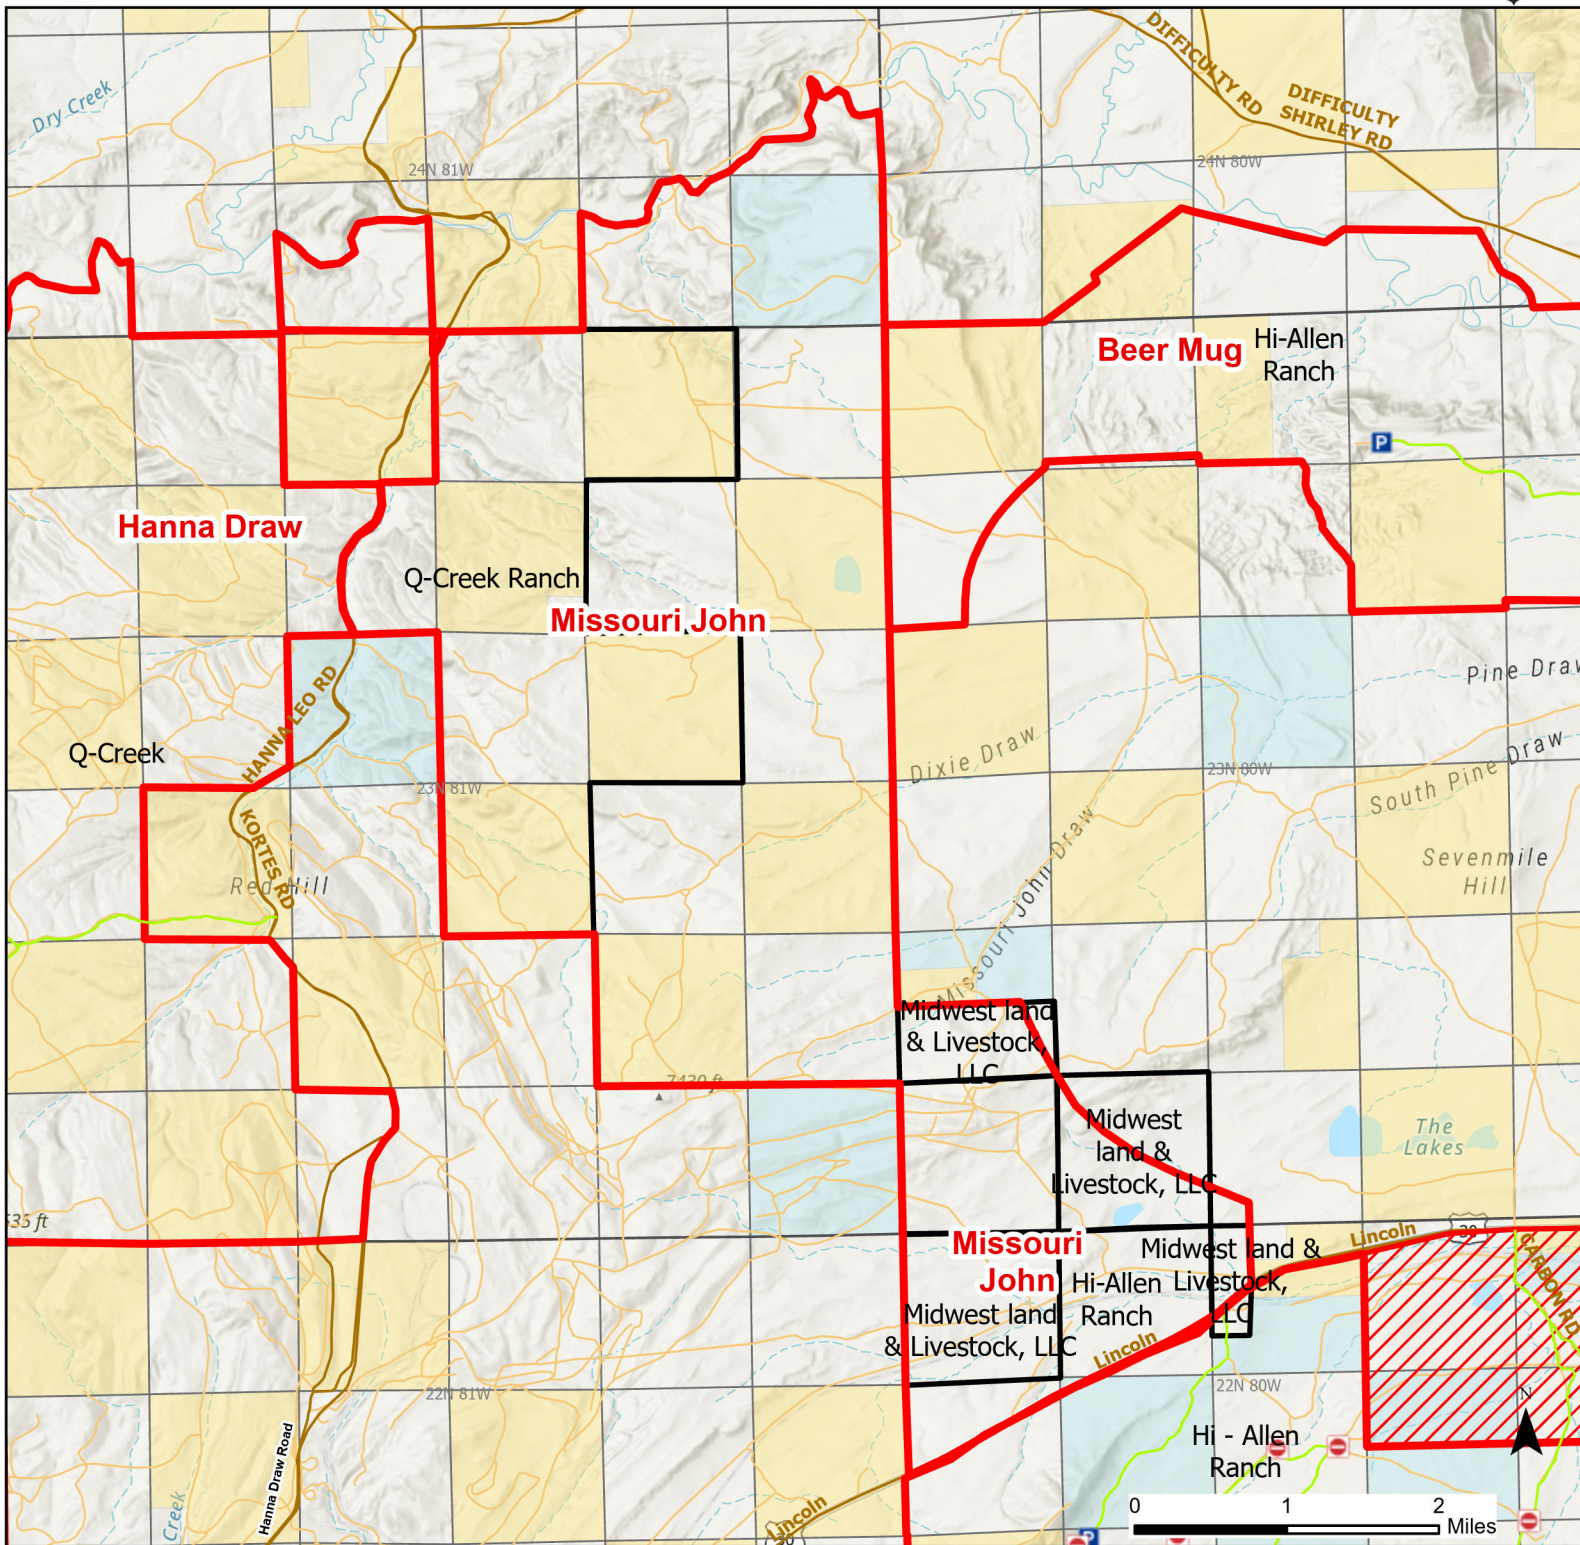

# Missouri John Hunter Management Area

2024 Hunt Season

Species allowed to hunt: Antelope

## See Ranch Rules for More Information and Restrictions

Hunter Management Area rules apply only to those lands enrolled in the HMA.

This map is for visual use, assistance and general location only, does not represent a survey, and is not to be used for legal conveyance. Hunt Area boundaries are approximate, consult Game and Fish Hunting Regulations for descriptions and restrictions. Access to these private lands for any commercial activity must be gained by contacting the individual landowner(s) directly.