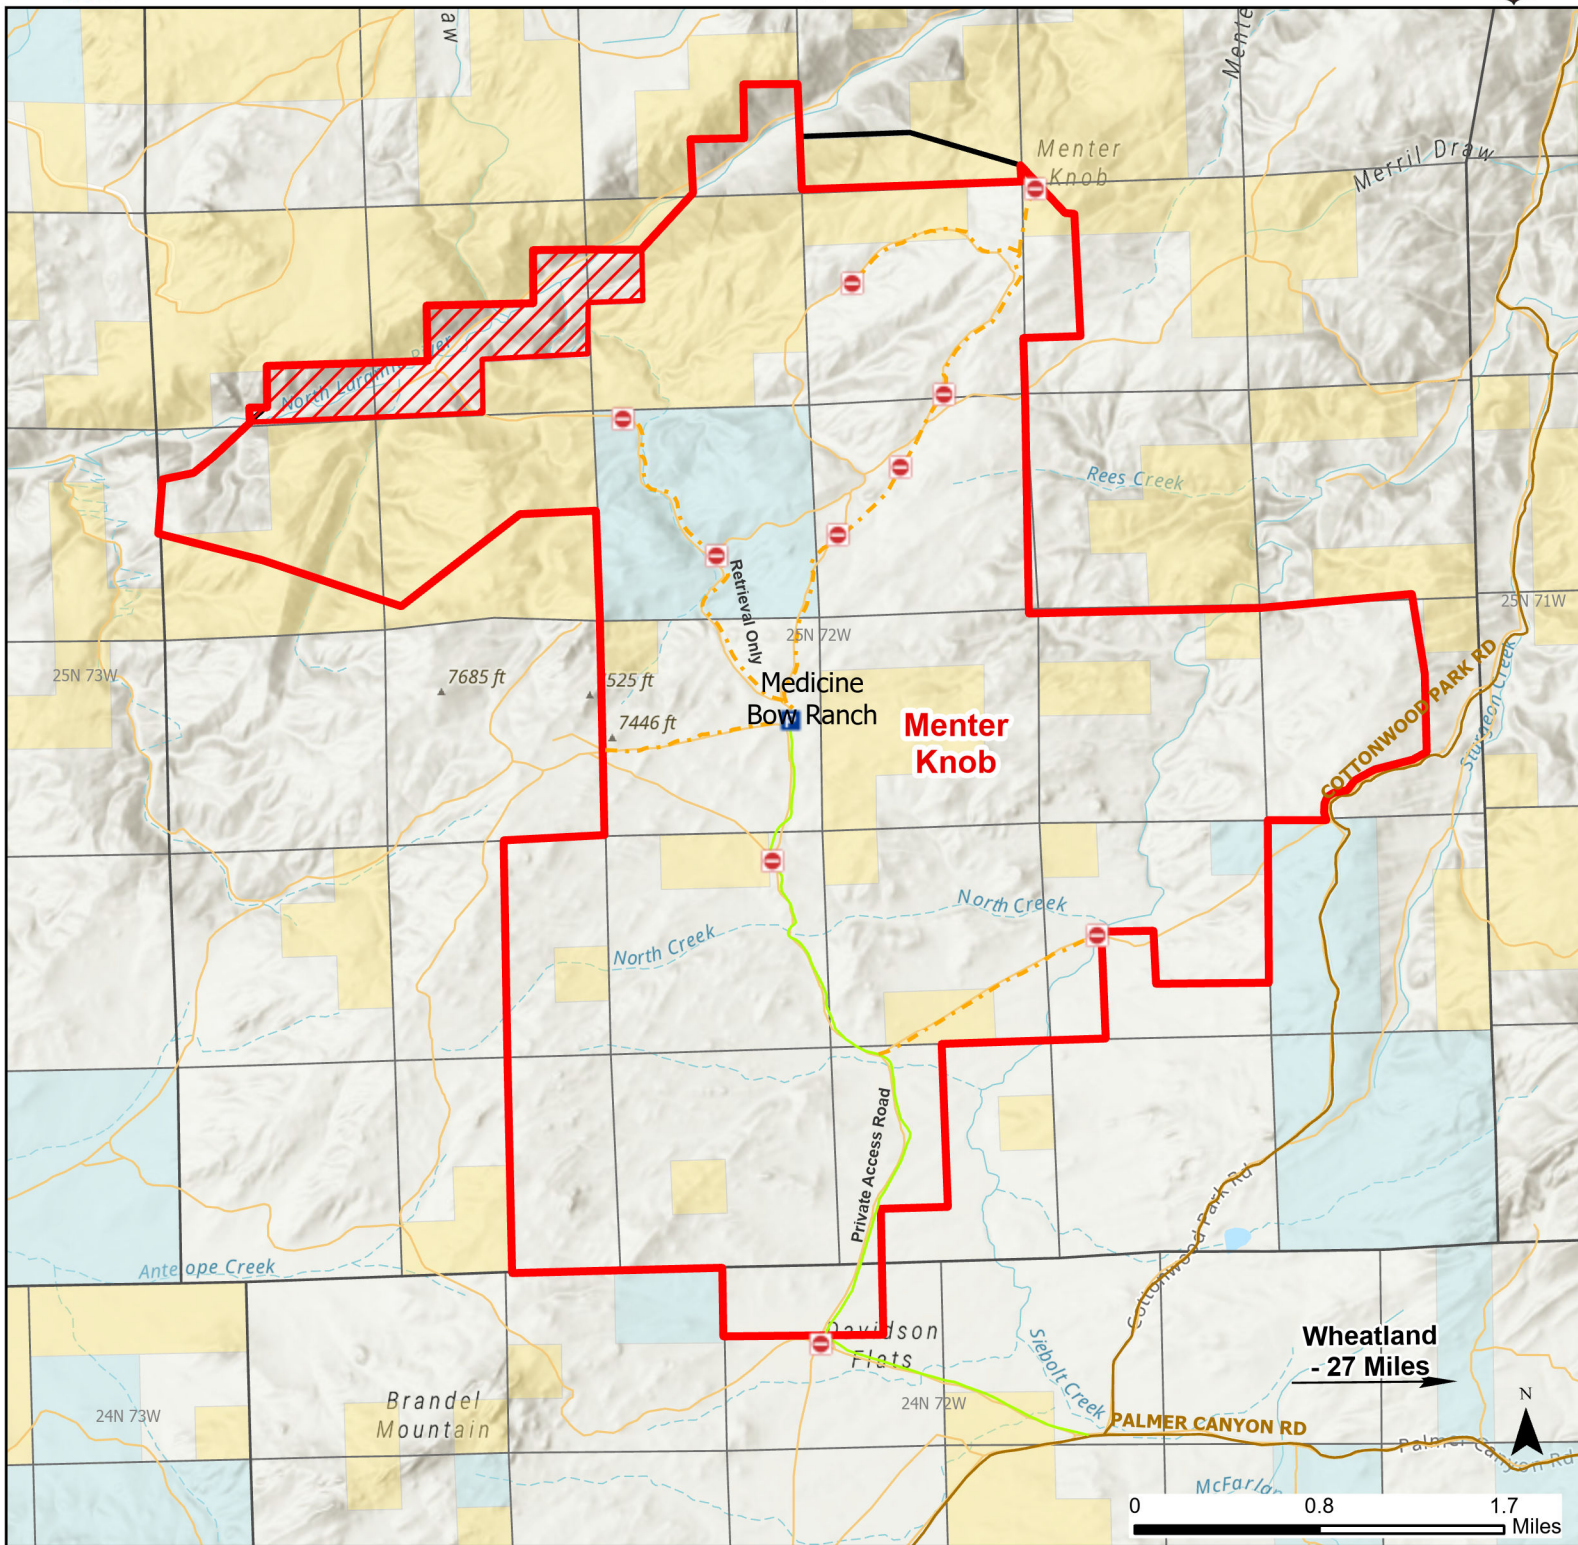

# Menter Knob Hunter Management Area

2024 Hunt  
Season

Species allowed to hunt: Antlerless Elk

**See Ranch Rules for More Information and Restrictions**

Hunter Management Area rules apply only to those lands enrolled in the HMA.

This map is for visual use, assistance and general location only, does not represent a survey, and is not to be used for legal conveyance. Hunt Area boundaries are approximate, consult Game and Fish Hunting Regulations for descriptions and restrictions. Access to these private lands for any commercial activity must be gained by contacting the individual landowner(s) directly.