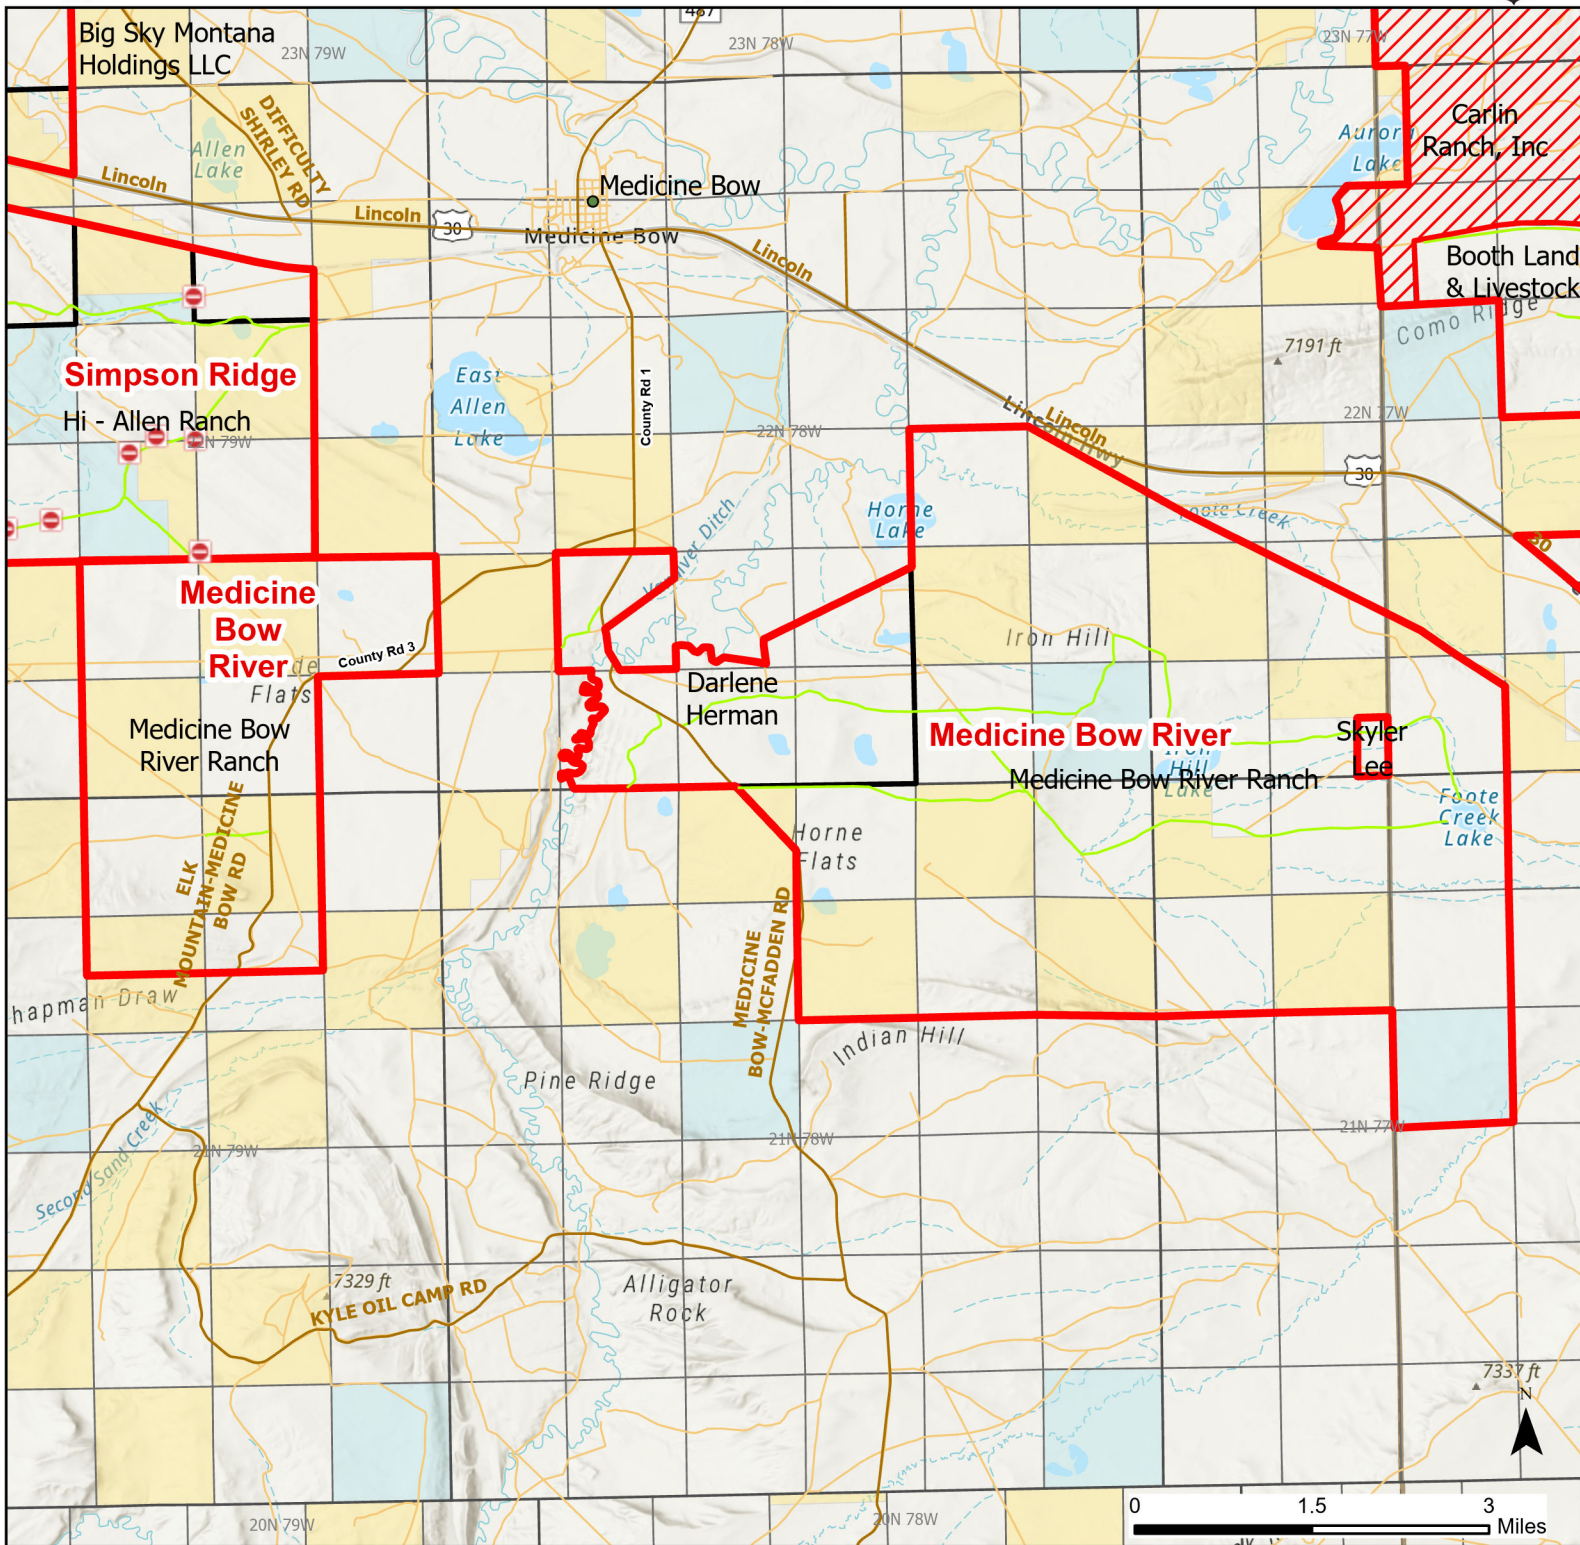

Medicine Bow River Hunter Management Area

2024 Hunt Season

Species allowed to hunt: Antelope

See Ranch Rules for More Information and Restrictions

Hunter Management Area rules apply only to those lands enrolled in the HMA.

This map is for visual use, assistance and general location only, does not represent a survey, and is not to be used for legal conveyance. Hunt Area boundaries are approximate, consult Game and Fish Hunting Regulations for descriptions and restrictions. Access to these private lands for any commercial activity must be gained by contacting the individual landowner(s) directly.