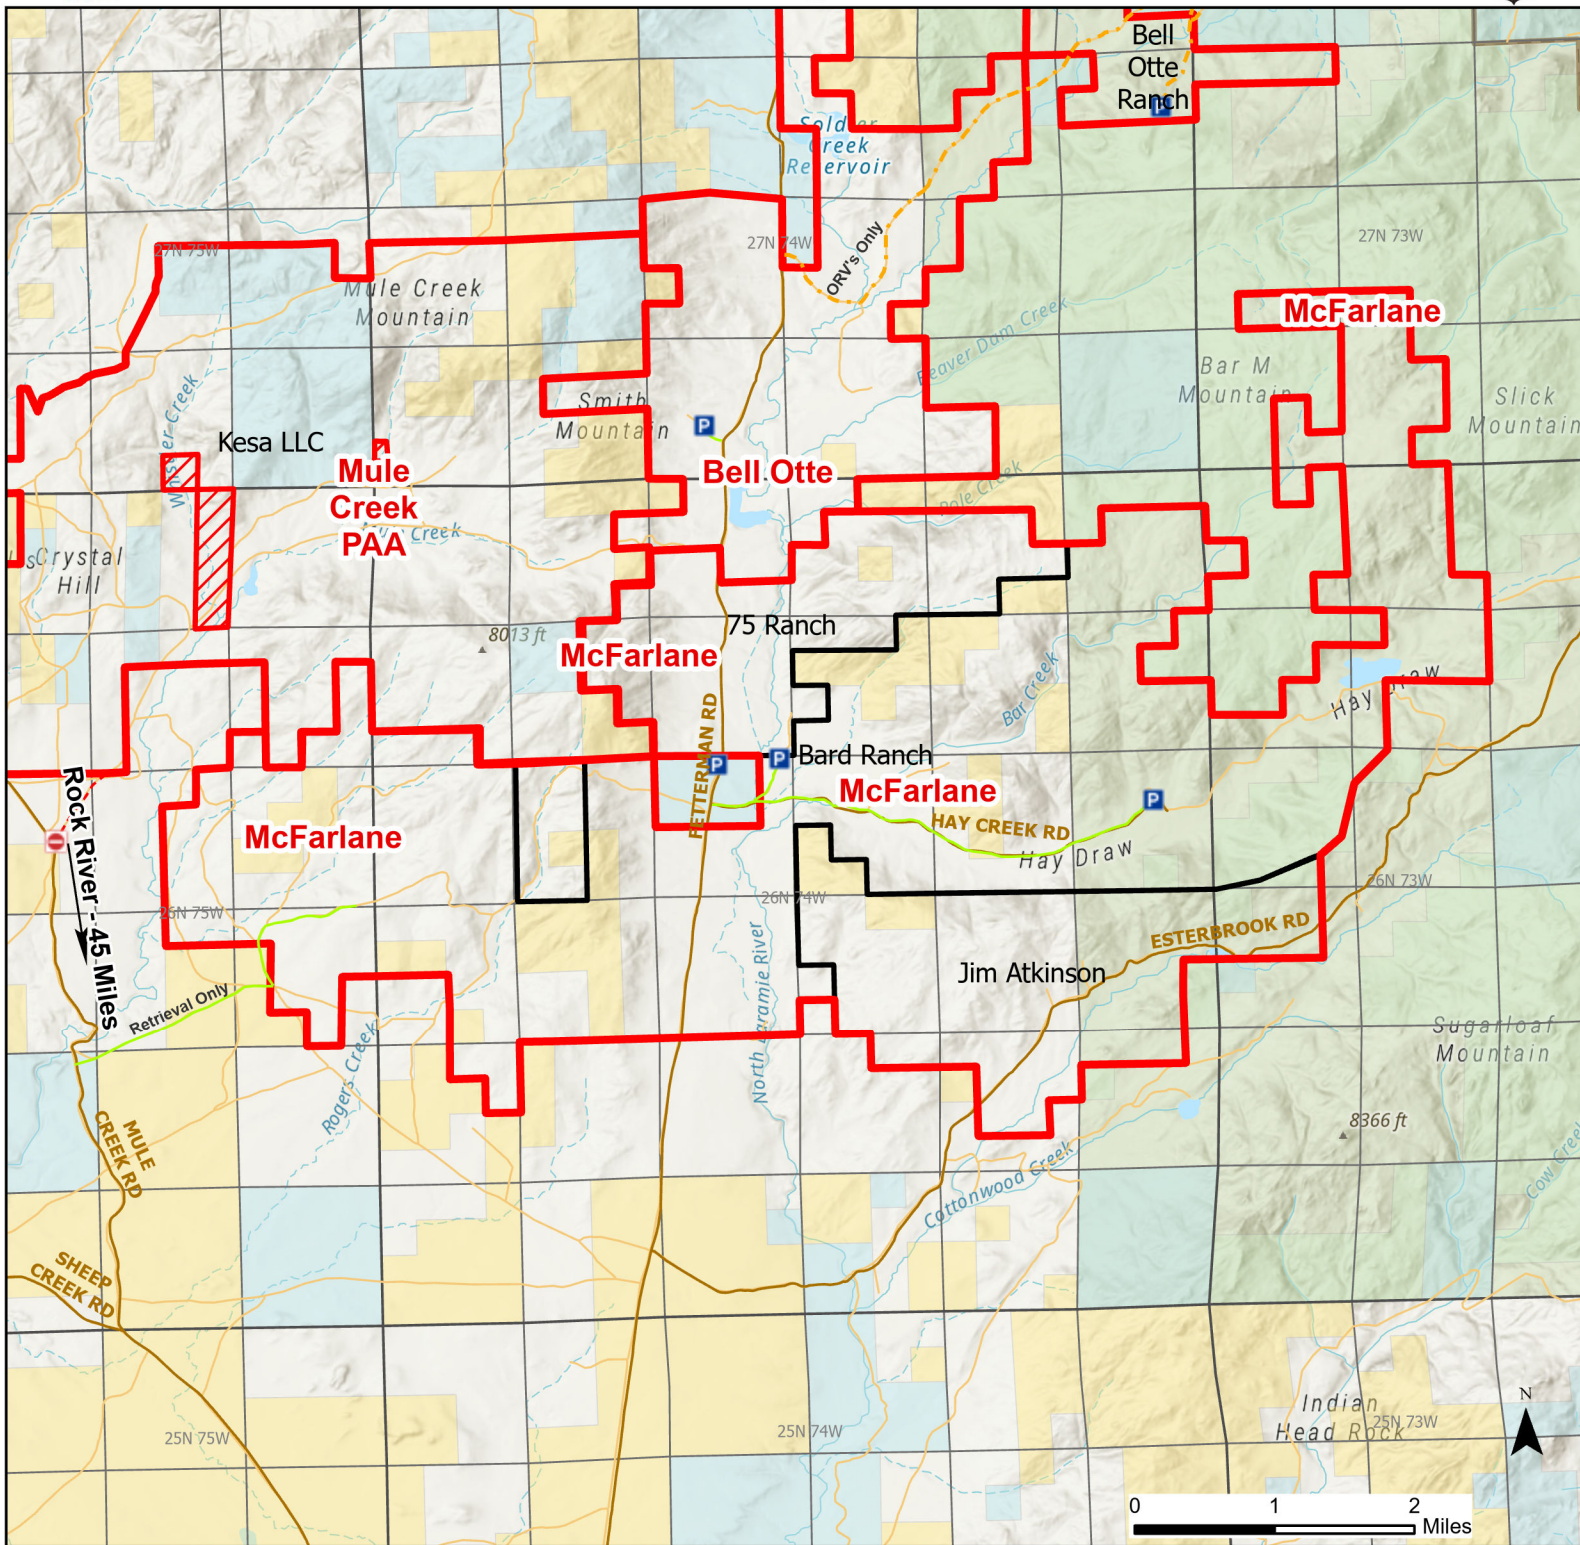

McFarlane Hunter Management Area

2024 Hunt Season

	Coupon Box		HMA Use Only		Boundary		Limited Range Weapons and Archery		State
	Parking		Special Conditions Apply		Archery Only		Other		BLM
	Road Closed		Closed Road		CLOSED				Forest Service
	Gate		Roads						DOD
	Open Road		HMA Ownership						Wyoming Game & Fish Dept.
	County Boundaries								Private

Species allowed to hunt: Antlerless Elk

See Ranch Rules for More Information and Restrictions

Hunter Management Area rules apply only to those lands enrolled in the HMA.

This map is for visual use, assistance and general location only, does not represent a survey, and is not to be used for legal conveyance. Hunt Area boundaries are approximate, consult Game and Fish Hunting Regulations for descriptions and restrictions. Access to these private lands for any commercial activity must be gained by contacting the individual landowner(s) directly.