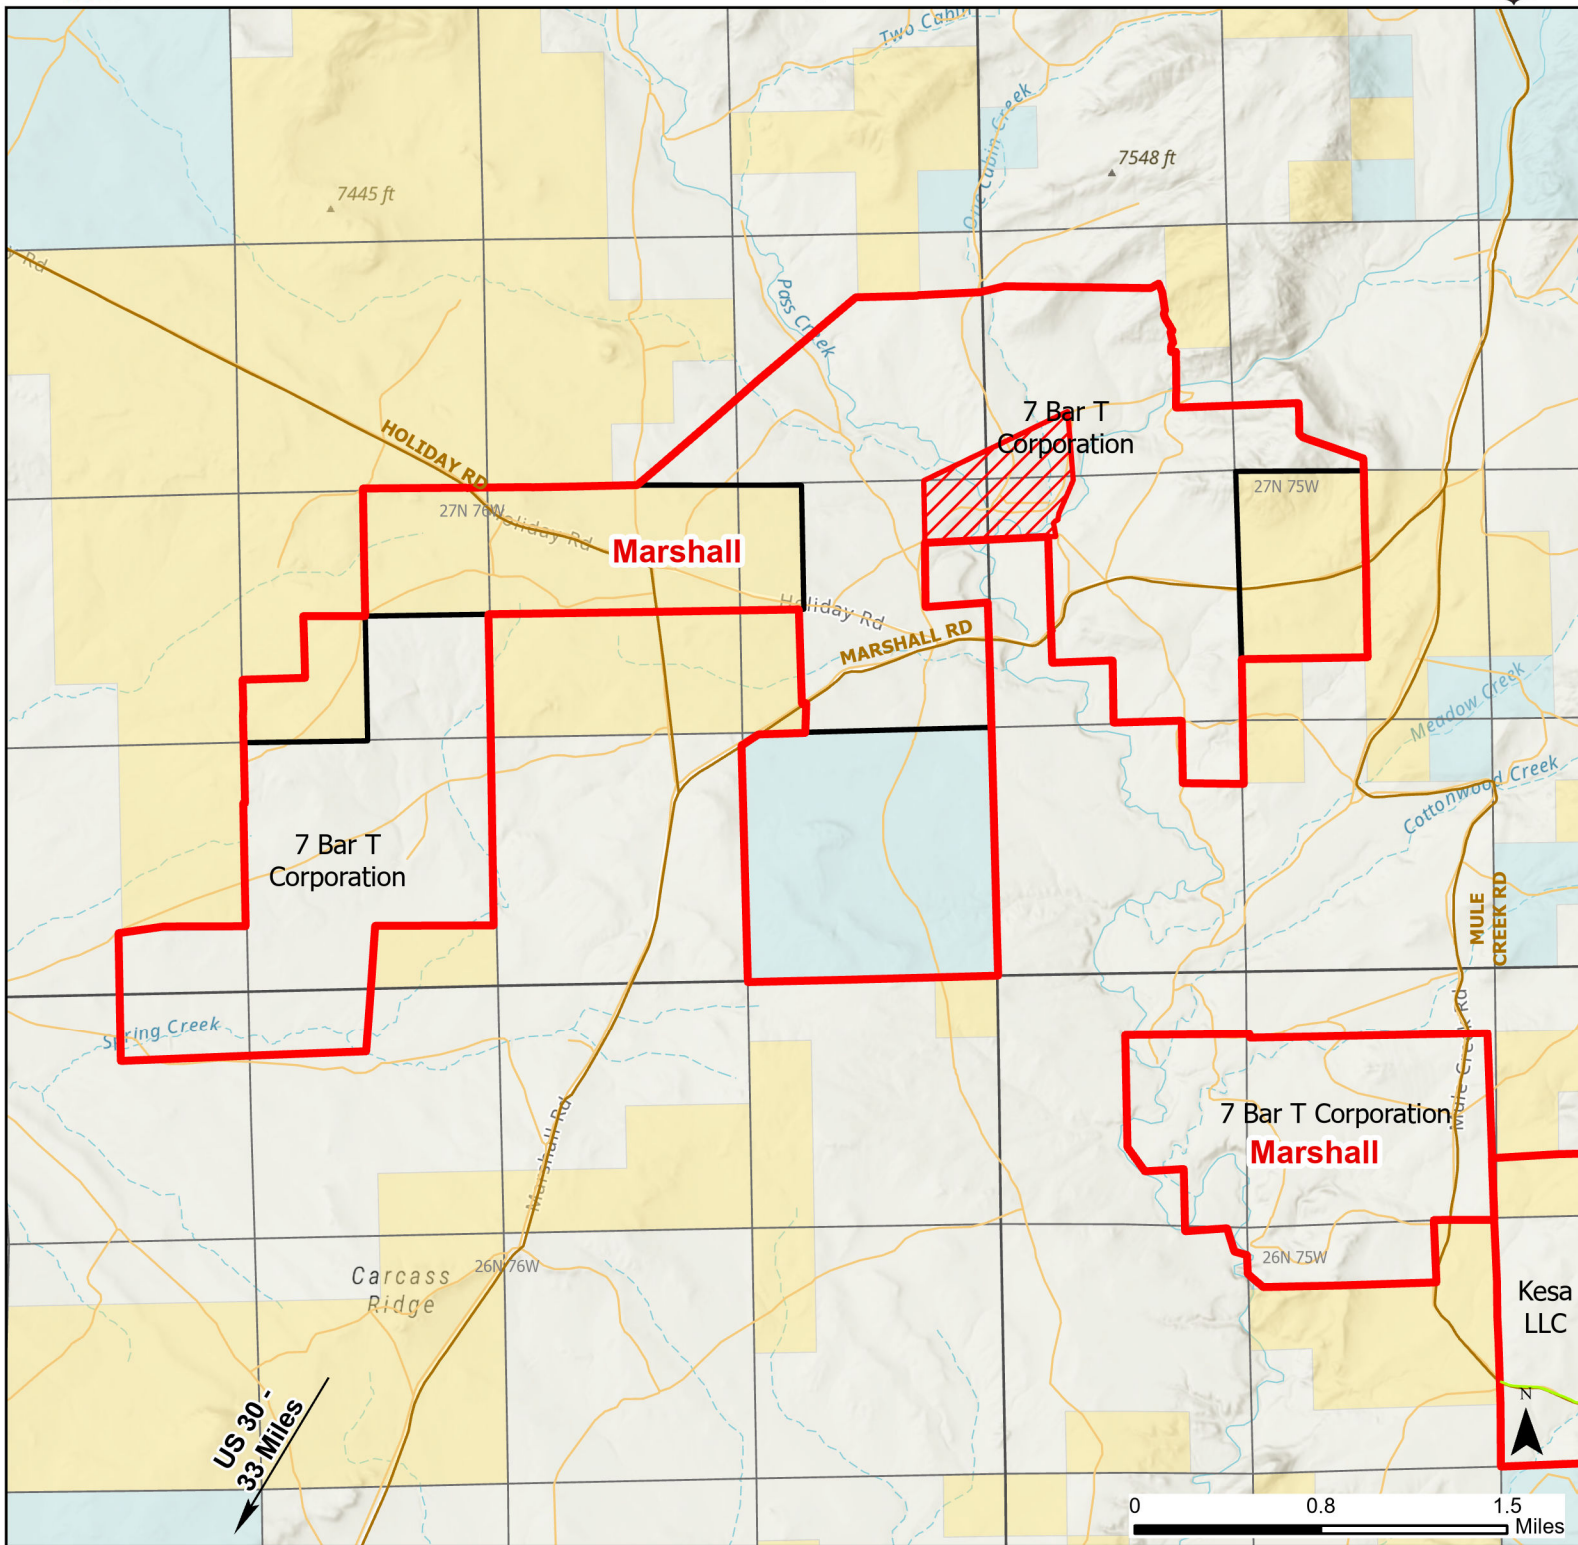

Marshall Hunter Management Area

2024 Hunt
Season

Species allowed to hunt: Antlerless Elk

See Ranch Rules for More Information and Restrictions

Hunter Management Area rules apply only to those lands enrolled in the HMA.

This map is for visual use, assistance and general location only, does not represent a survey, and is not to be used for legal conveyance. Hunt Area boundaries are approximate, consult Game and Fish Hunting Regulations for descriptions and restrictions. Access to these private lands for any commercial activity must be gained by contacting the individual landowner(s) directly.