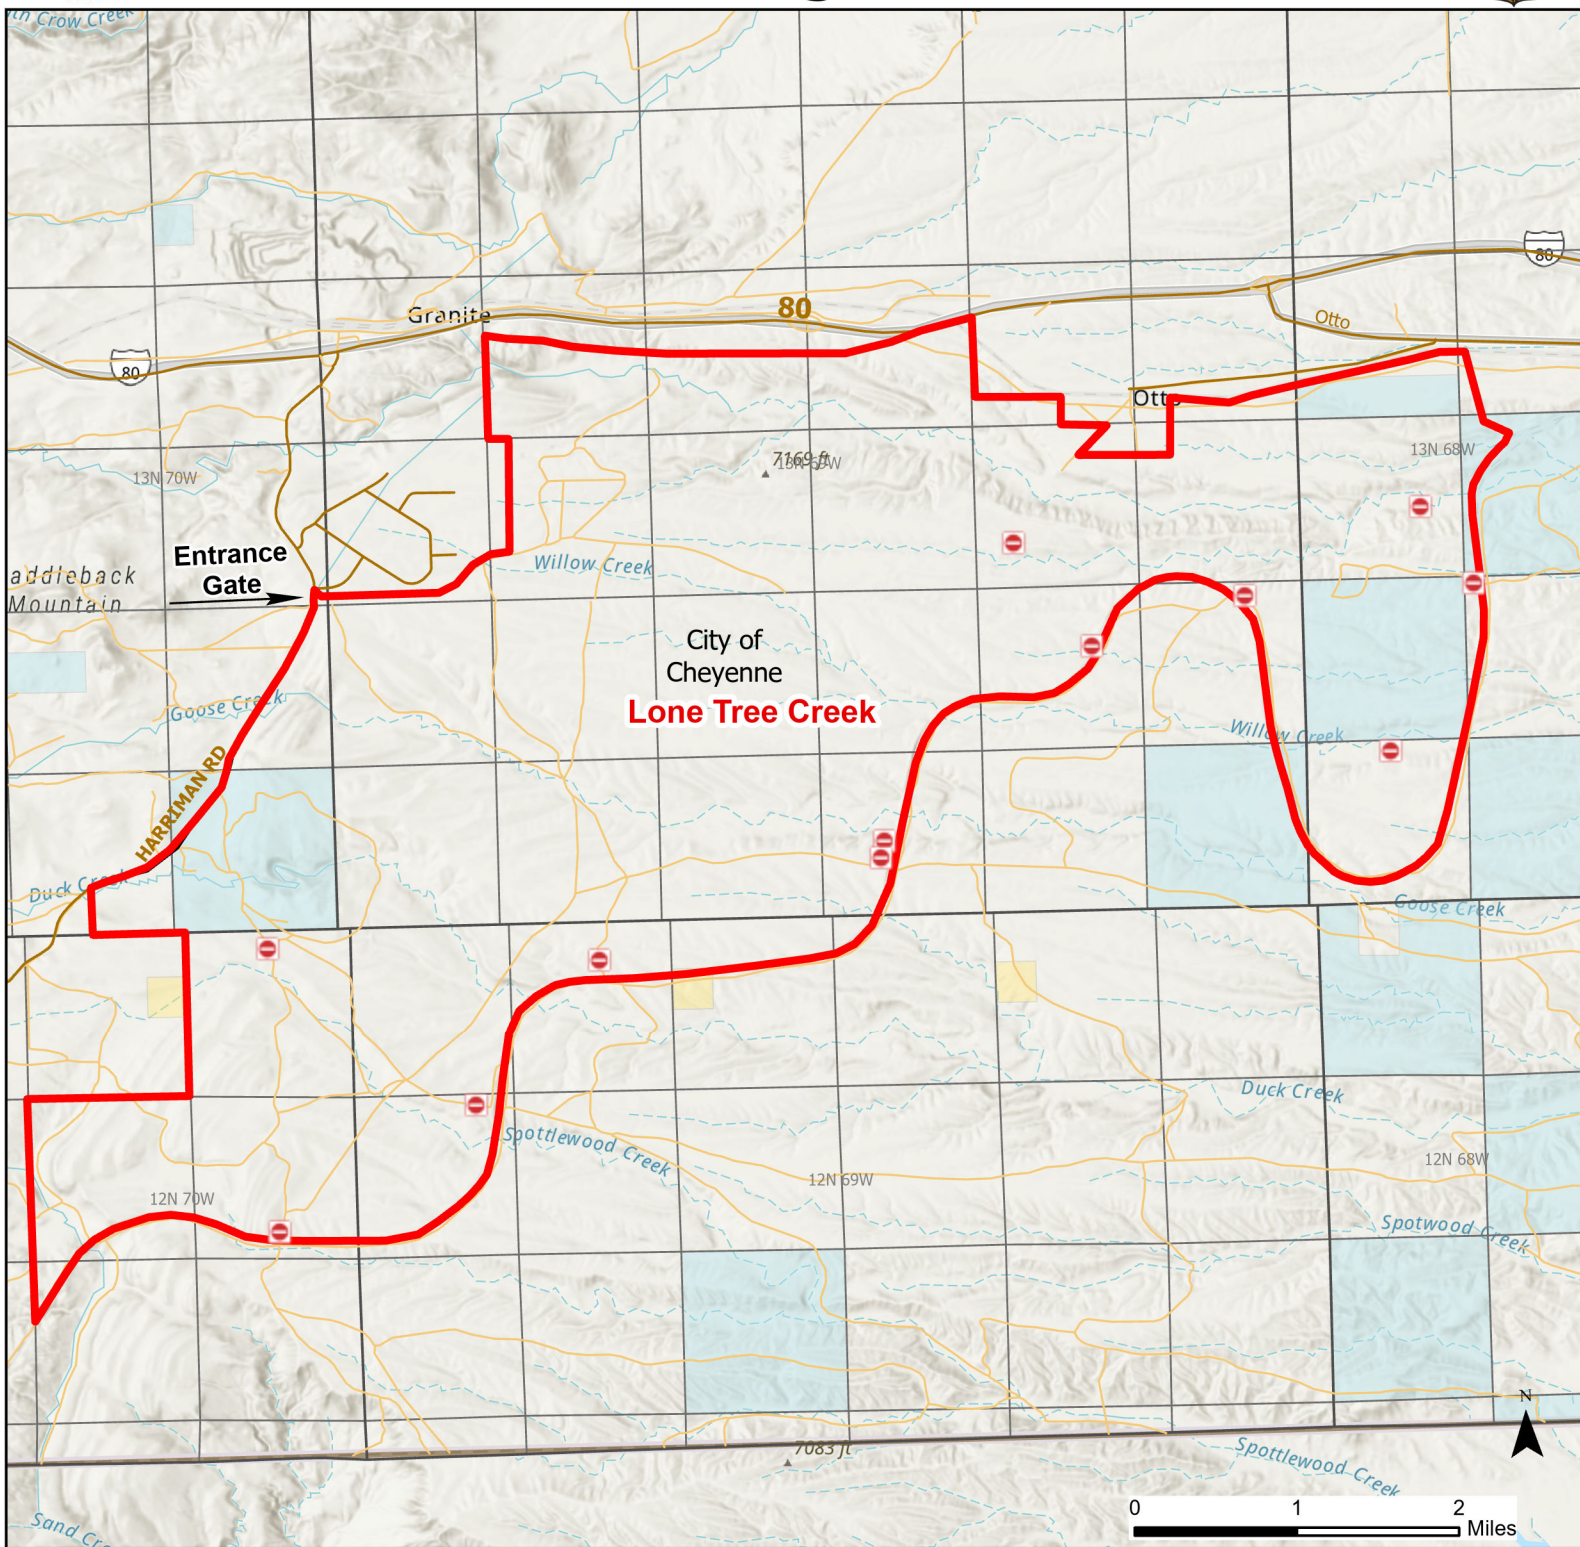

Lone Tree Creek Hunter Management Area

2024 Hunt
Season

Species allowed to hunt: Rabbit, Antelope, Deer (Archery Only), Elk

See Ranch Rules for More Information and Restrictions

Hunter Management Area rules apply only to those lands enrolled in the HMA.

This map is for visual use, assistance and general location only, does not represent a survey, and is not to be used for legal conveyance. Hunt Area boundaries are approximate, consult Game and Fish Hunting Regulations for descriptions and restrictions. Access to these private lands for any commercial activity must be gained by contacting the individual landowner(s) directly.