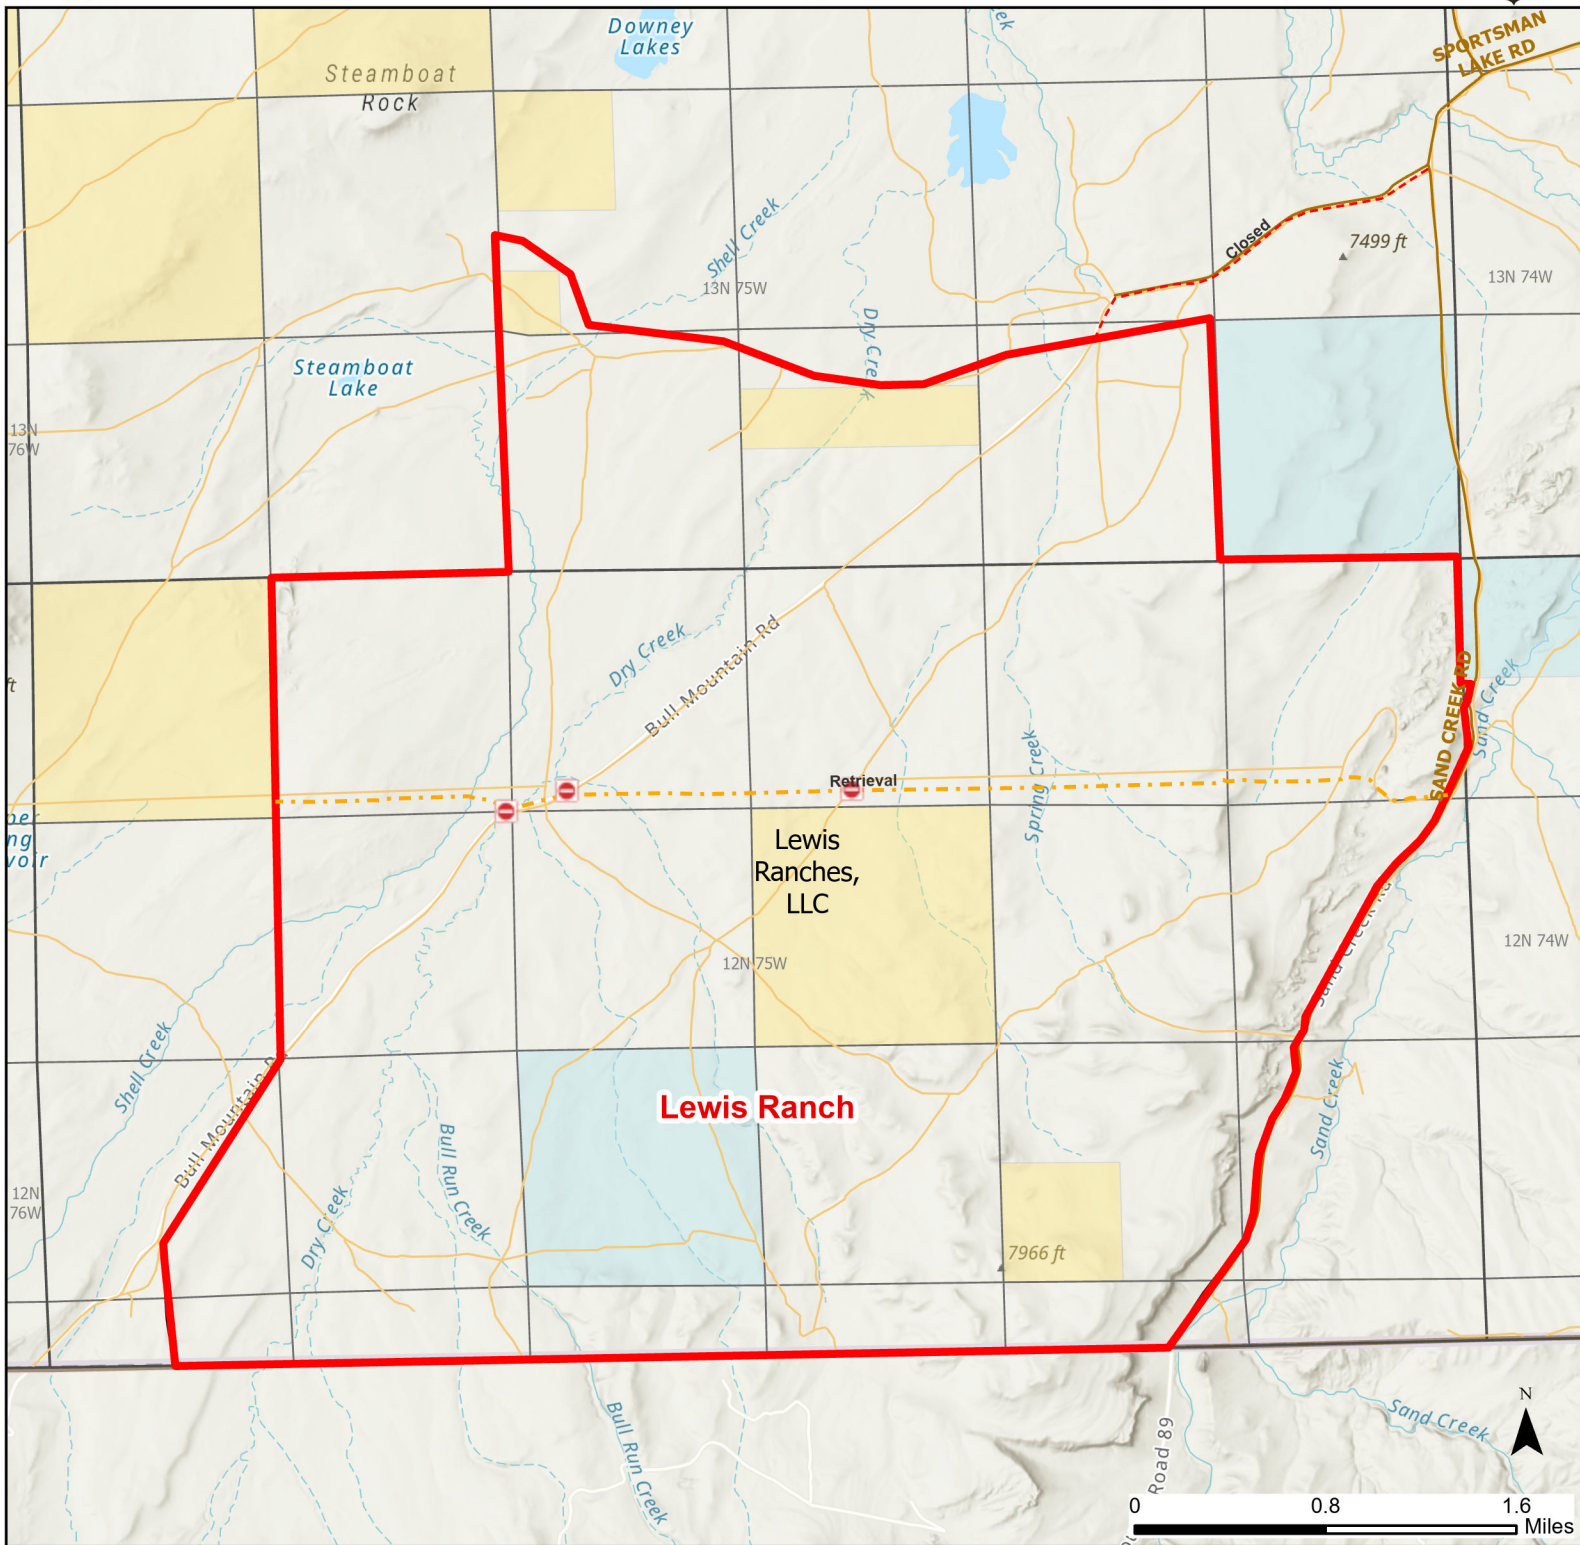

Lewis Ranch Hunter Management Area

2024 Hunt
Season

Species allowed to hunt: Antlerless Elk

See Ranch Rules for More Information and Restrictions

Hunter Management Area rules apply only to those lands enrolled in the HMA.

This map is for visual use, assistance and general location only, does not represent a survey, and is not to be used for legal conveyance. Hunt Area boundaries are approximate, consult Game and Fish Hunting Regulations for descriptions and restrictions. Access to these private lands for any commercial activity must be gained by contacting the individual landowner(s) directly.