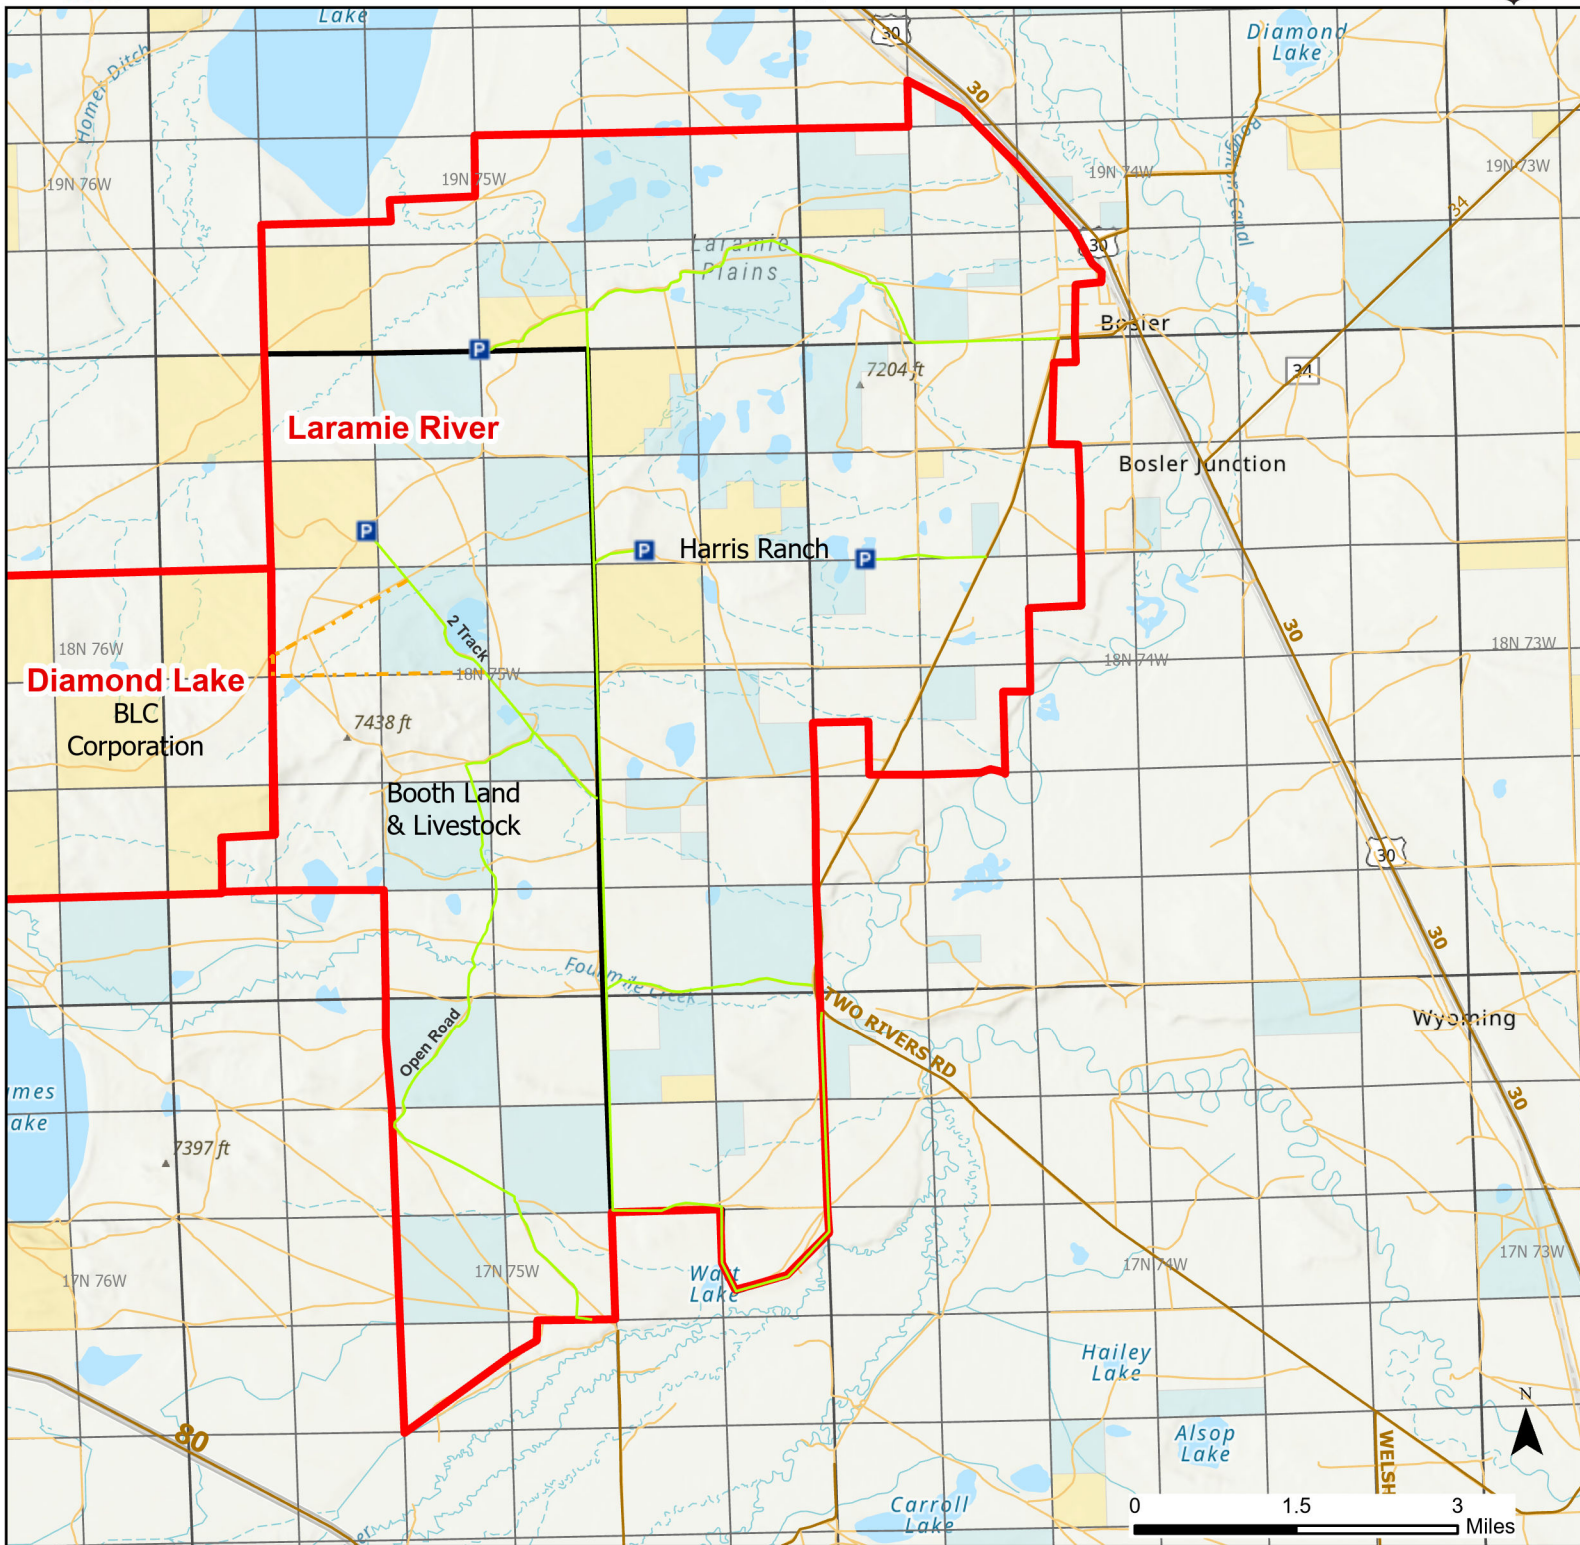

Laramie River Hunter Management Area

2024 Hunt Season

	Coupon Box		HMA Use Only		Boundary		Limited Range Weapons and Archery		State
	Parking		Special Conditions Apply		Archery Only		Other		BLM
	Road Closed		Closed Road		HMA Ownership		CLOSED		Forest Service
	Gate		Roads		County Boundaries				DOD
	Open Road								Wyoming Game & Fish Dept. Private

Species allowed to hunt: Antelope

See Ranch Rules for More Information and Restrictions

Hunter Management Area rules apply only to those lands enrolled in the HMA.

This map is for visual use, assistance and general location only, does not represent a survey, and is not to be used for legal conveyance. Hunt Area boundaries are approximate, consult Game and Fish Hunting Regulations for descriptions and restrictions. Access to these private lands for any commercial activity must be gained by contacting the individual landowner(s) directly.