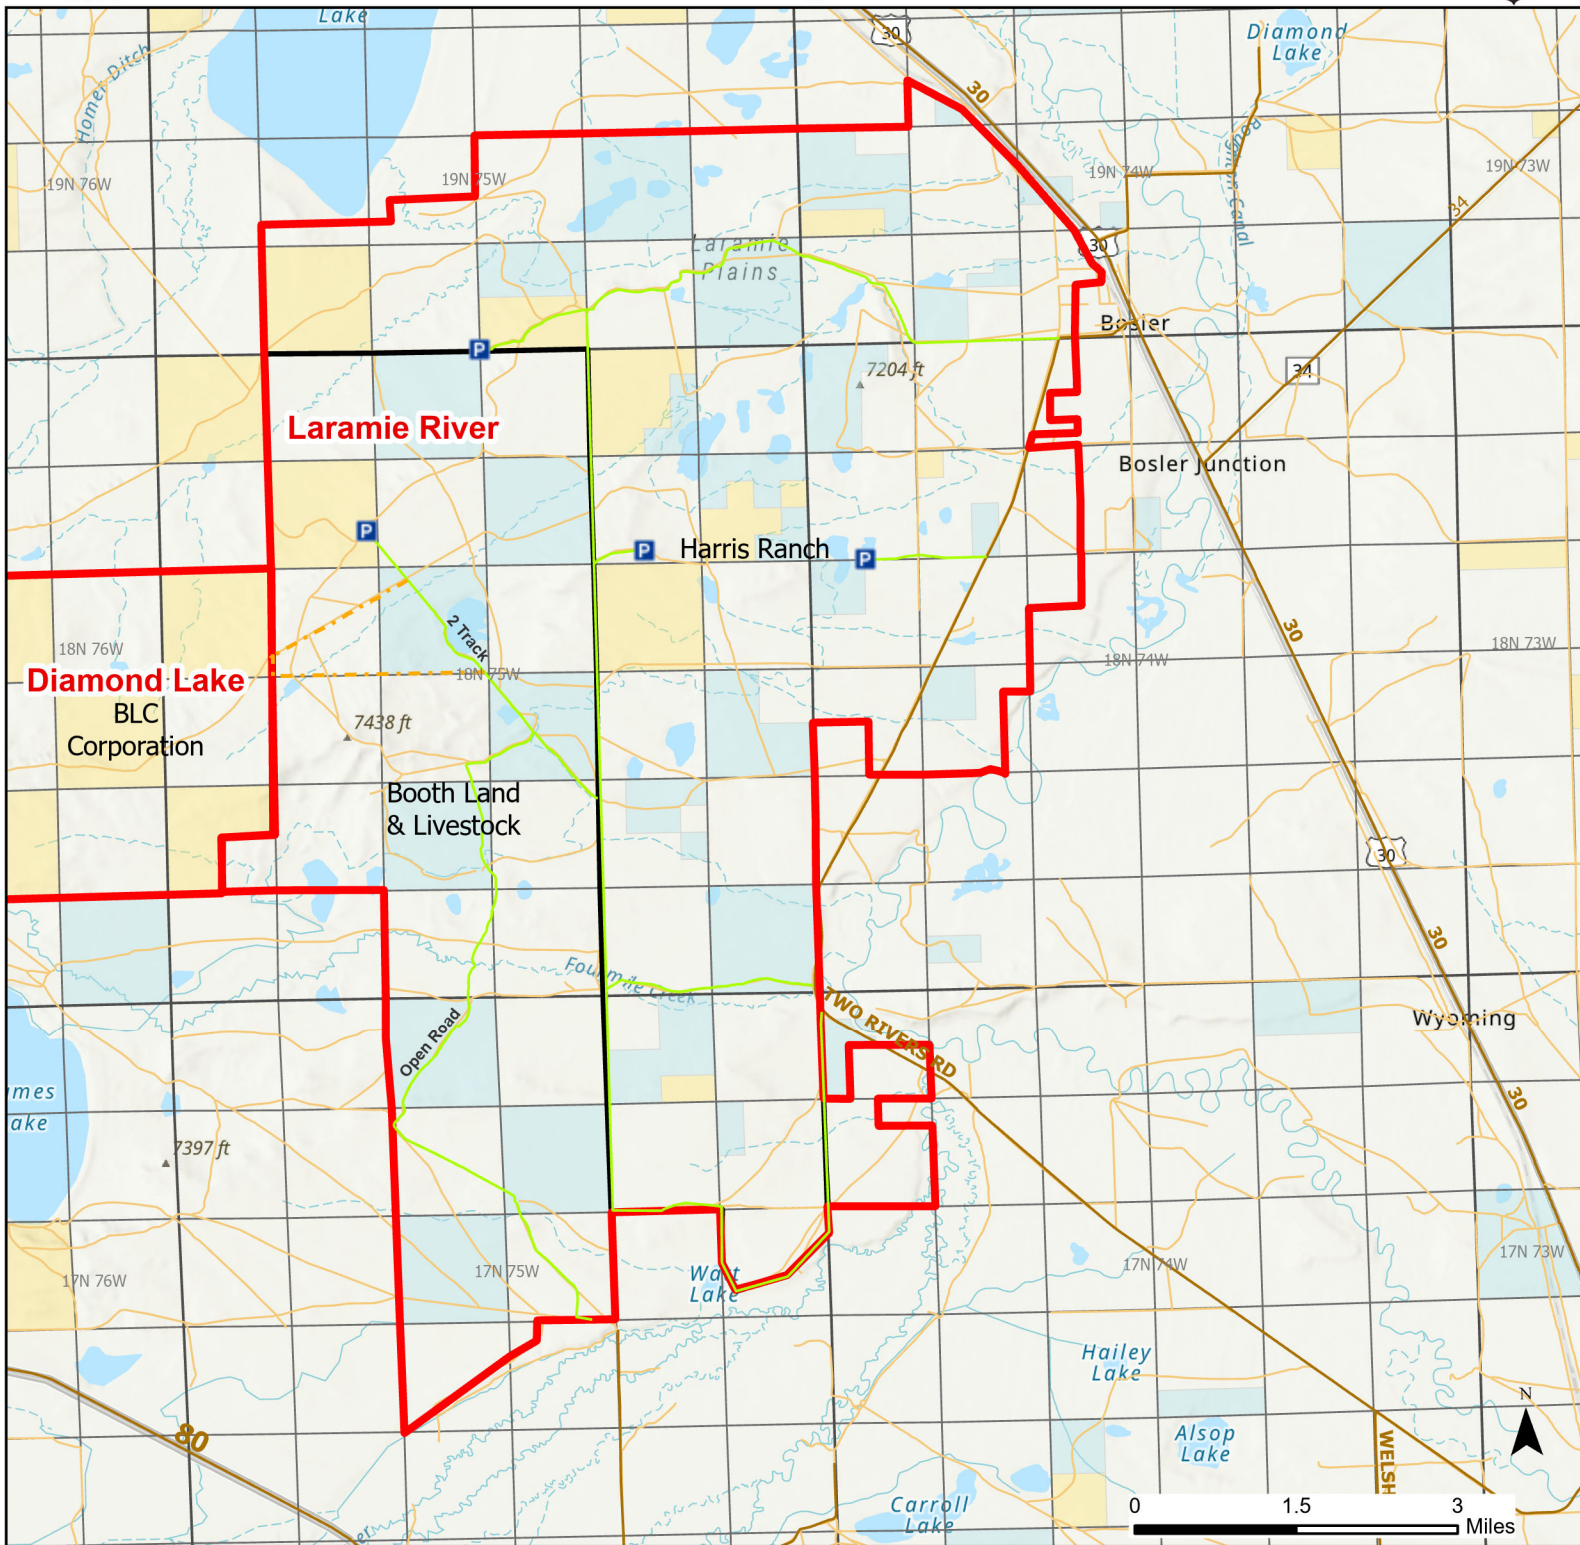

Laramie River Hunter Management Area

2024 Hunt Season

	Coupon Box		HMA Use Only		Boundary		Limited Range Weapons and Archery		State
	Parking		Special Conditions Apply		Archery Only		Other		BLM
	Road Closed		Closed Road		HMA Ownership		CLOSED		Forest Service
	Gate		Roads		County Boundaries				DOD
	Open Road								Wyoming Game & Fish Dept. Private

Species allowed to hunt: Antelope

See Ranch Rules for More Information and Restrictions

Hunter Management Area rules apply only to those lands enrolled in the HMA.

This map is for visual use, assistance and general location only, does not represent a survey, and is not to be used for legal conveyance. Hunt Area boundaries are approximate, consult Game and Fish Hunting Regulations for descriptions and restrictions. Access to these private lands for any commercial activity must be gained by contacting the individual landowner(s) directly.