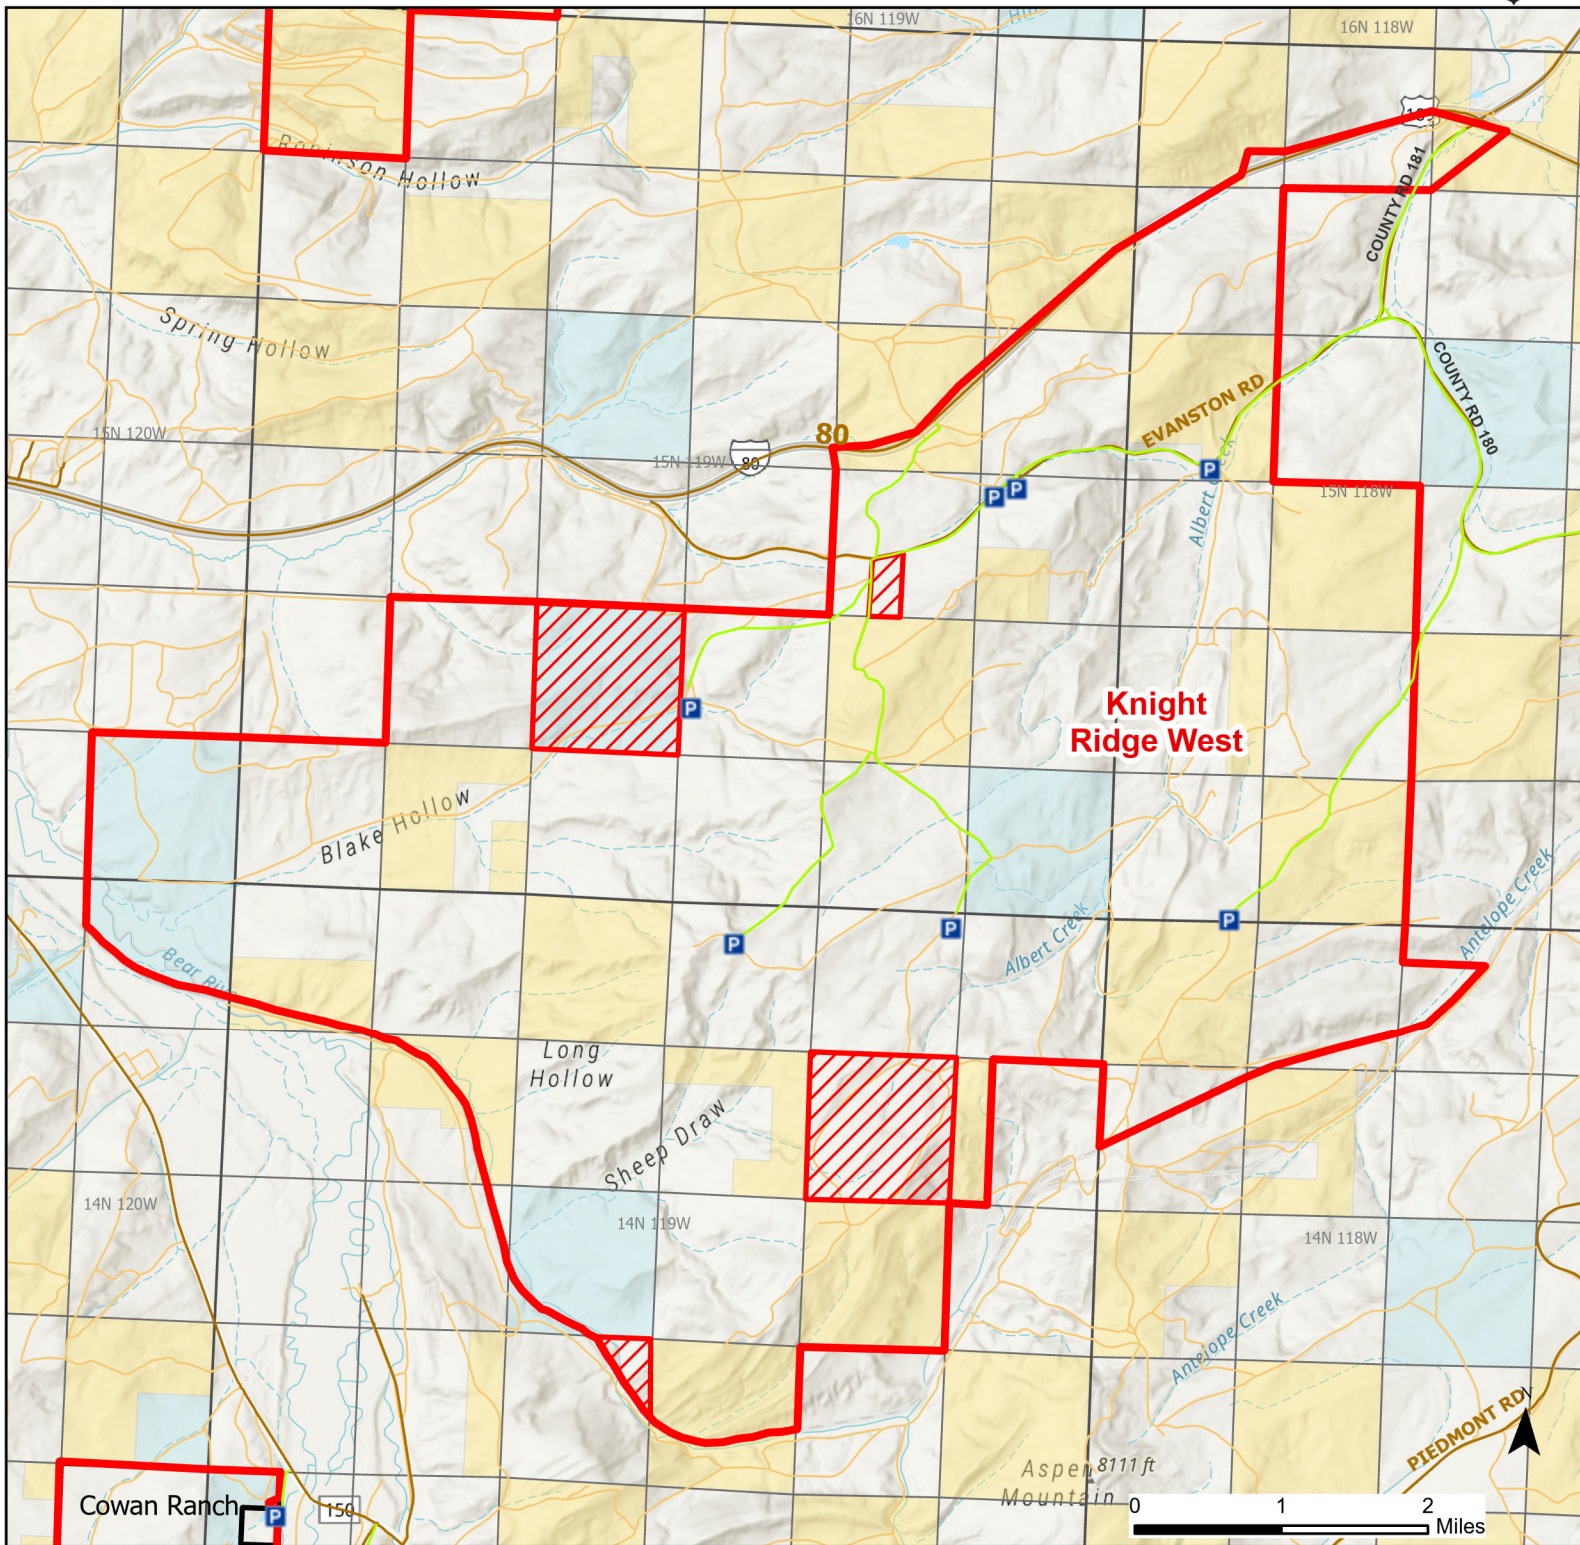

# Knight Ridge West Hunter Management Area

2024 Hunt  
Season

Coupon Box	HMA Use Only	Boundary	Limited Range Weapons and Archery	State
Parking	Special Conditions Apply	Archery Only	Other	BLM
Road Closed	Closed Road	CLOSED		Forest Service
Gate	HMA Ownership			DOD
Open Road	County Boundaries			Wyoming Game & Fish Dept. Private

Species allowed to hunt: Antlerless Elk

## See Ranch Rules for More Information and Restrictions

Hunter Management Area rules apply only to those lands enrolled in the HMA.

This map is for visual use, assistance and general location only, does not represent a survey, and is not to be used for legal conveyance. Hunt Area boundaries are approximate, consult Game and Fish Hunting Regulations for descriptions and restrictions. Access to these private lands for any commercial activity must be gained by contacting the individual landowner(s) directly.