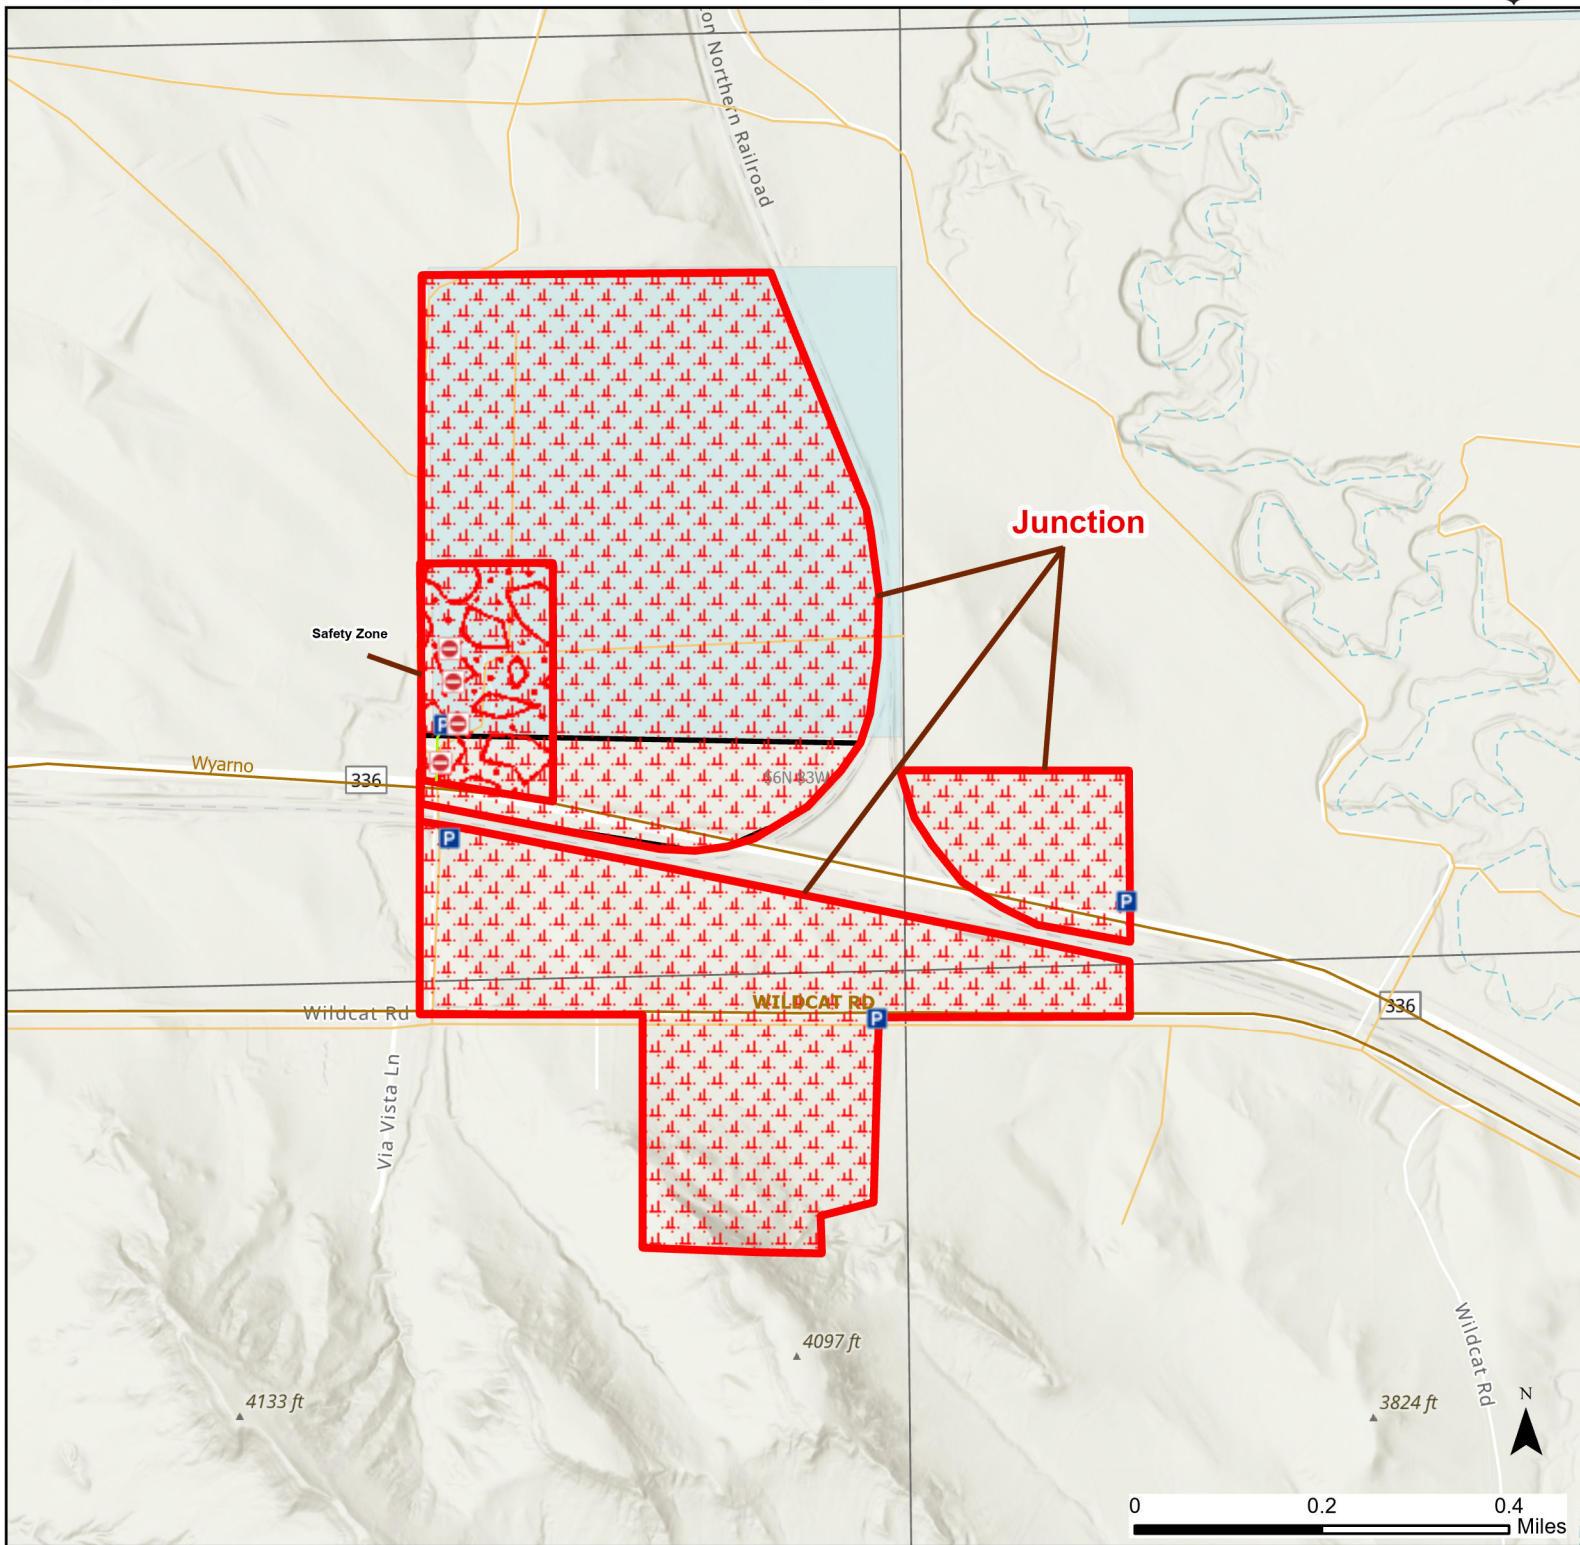

# Junction Hunter Management Area

2024 Hunt  
Season

Species allowed to hunt: Waterfowl, Game Birds, Rabbits, Antelope, Deer

## See Ranch Rules for More Information and Restrictions

Hunter Management Area rules apply only to those lands enrolled in the HMA.

This map is for visual use, assistance and general location only, does not represent a survey, and is not to be used for legal conveyance. Hunt Area boundaries are approximate, consult Game and Fish Hunting Regulations for descriptions and restrictions. Access to these private lands for any commercial activity must be gained by contacting the individual landowner(s) directly.