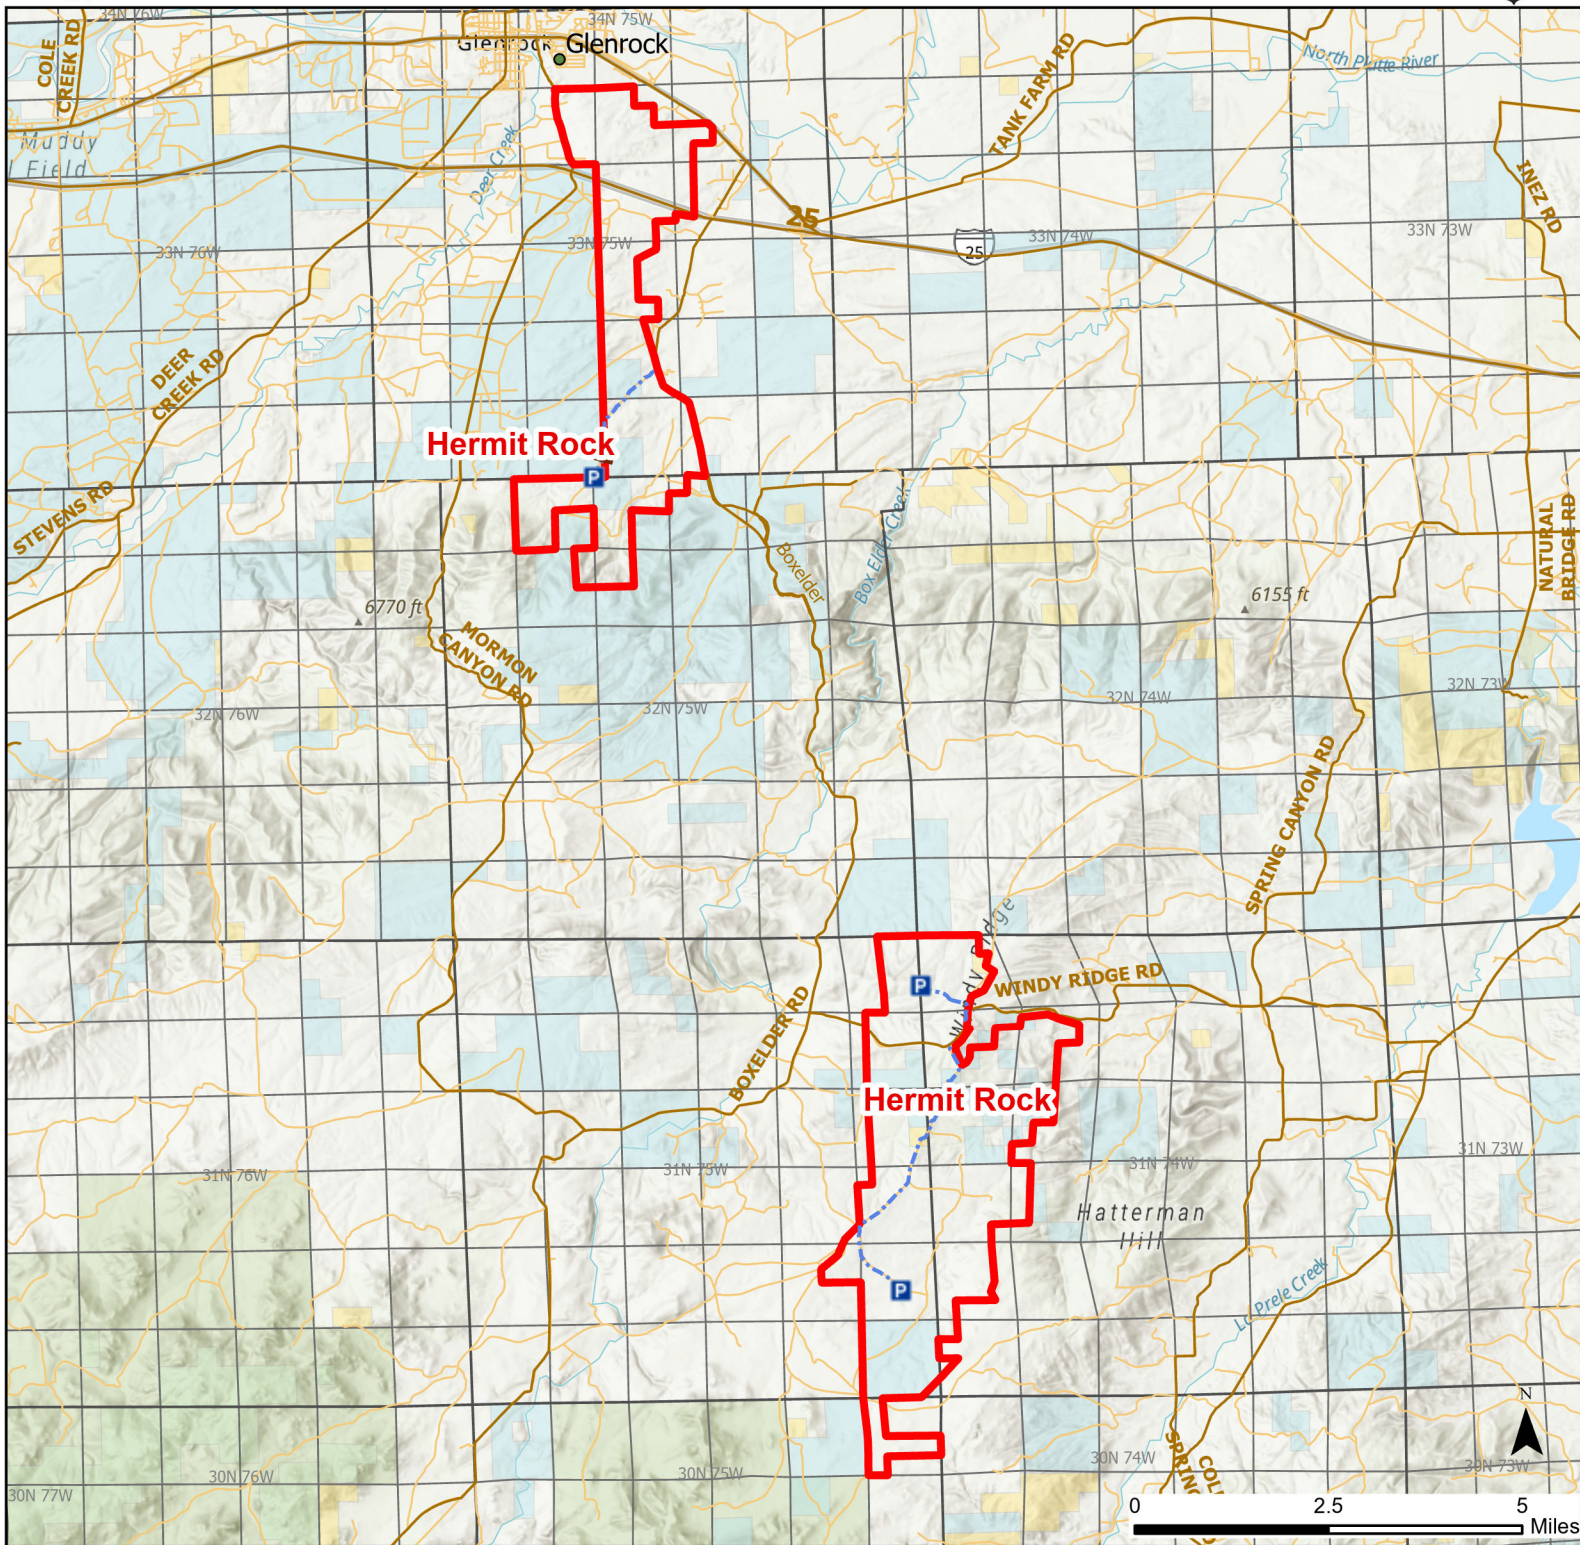

Hermit Rock Hunter Management Area

2024 Hunt Season

Species allowed to hunt: Antelope, White-tailed Deer, Elk

See Ranch Rules for More Information and Restrictions

Hunter Management Area rules apply only to those lands enrolled in the HMA.

This map is for visual use, assistance and general location only, does not represent a survey, and is not to be used for legal conveyance. Hunt Area boundaries are approximate, consult Game and Fish Hunting Regulations for descriptions and restrictions. Access to these private lands for any commercial activity must be gained by contacting the individual landowner(s) directly.