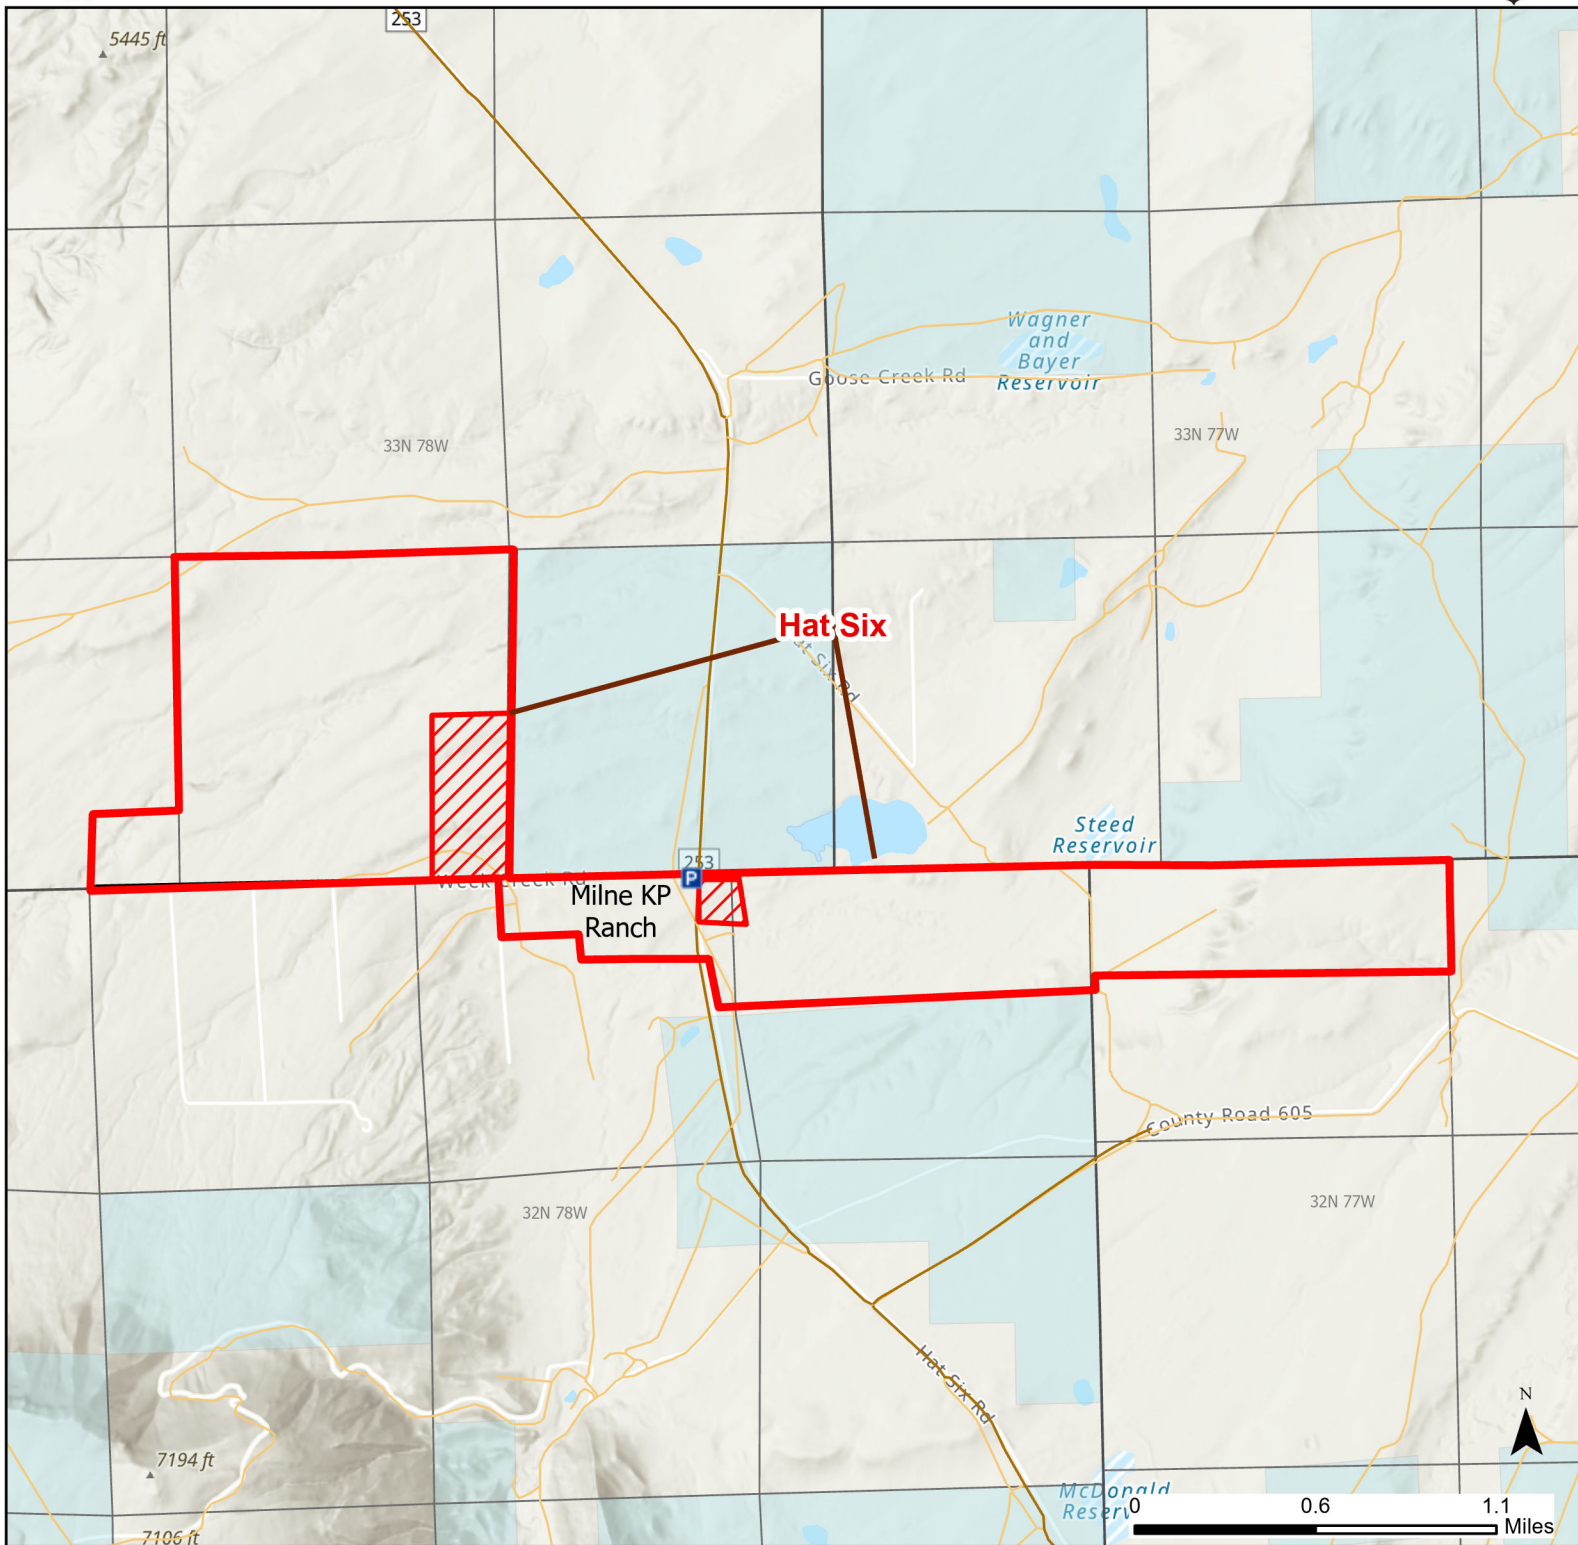

Hat Six Hunter Management Area

2024 Hunt
Season

Species allowed to hunt: Antelope

See Ranch Rules for More Information and Restrictions

Hunter Management Area rules apply only to those lands enrolled in the HMA.

This map is for visual use, assistance and general location only, does not represent a survey, and is not to be used for legal conveyance. Hunt Area boundaries are approximate, consult Game and Fish Hunting Regulations for descriptions and restrictions. Access to these private lands for any commercial activity must be gained by contacting the individual landowner(s) directly.