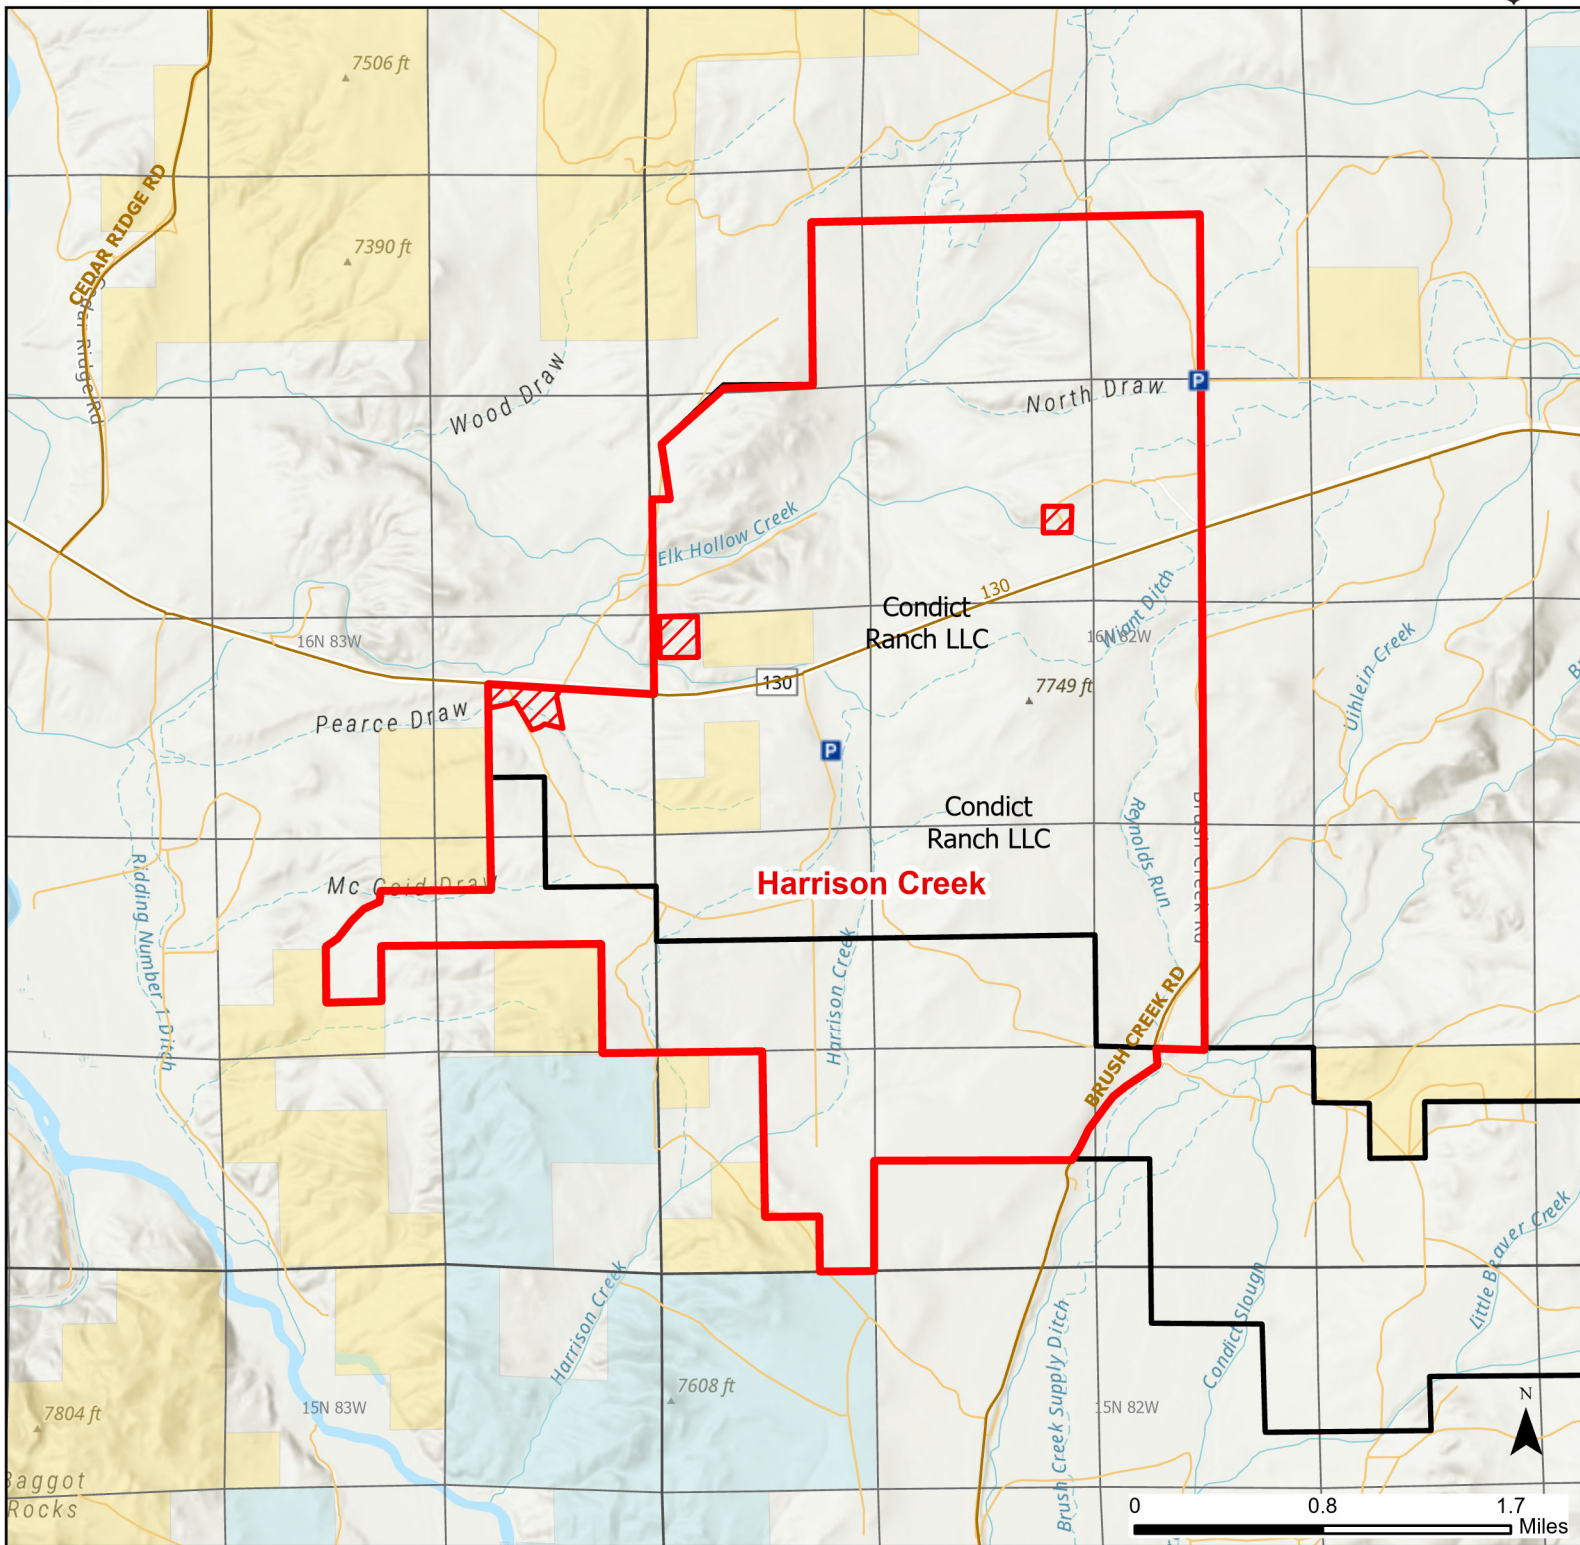

# Harrison Creek Hunter Management Area

2024 Hunt  
Season

	Coupon Box		HMA Use Only		Boundary		Limited Range Weapons and Archery		State
	Parking		Special Conditions Apply		Archery Only		Other		BLM
	Road Closed		Closed Road		CLOSED		Forest Service		DOD
	Gate		Roads				Wyoming Game & Fish Dept.		Private
	Open Road		HMA Ownership						
			County Boundaries						

Species allowed to hunt: Antlerless Elk

## See Ranch Rules for More Information and Restrictions

Hunter Management Area rules apply only to those lands enrolled in the HMA.

This map is for visual use, assistance and general location only, does not represent a survey, and is not to be used for legal conveyance. Hunt Area boundaries are approximate, consult Game and Fish Hunting Regulations for descriptions and restrictions. Access to these private lands for any commercial activity must be gained by contacting the individual landowner(s) directly.