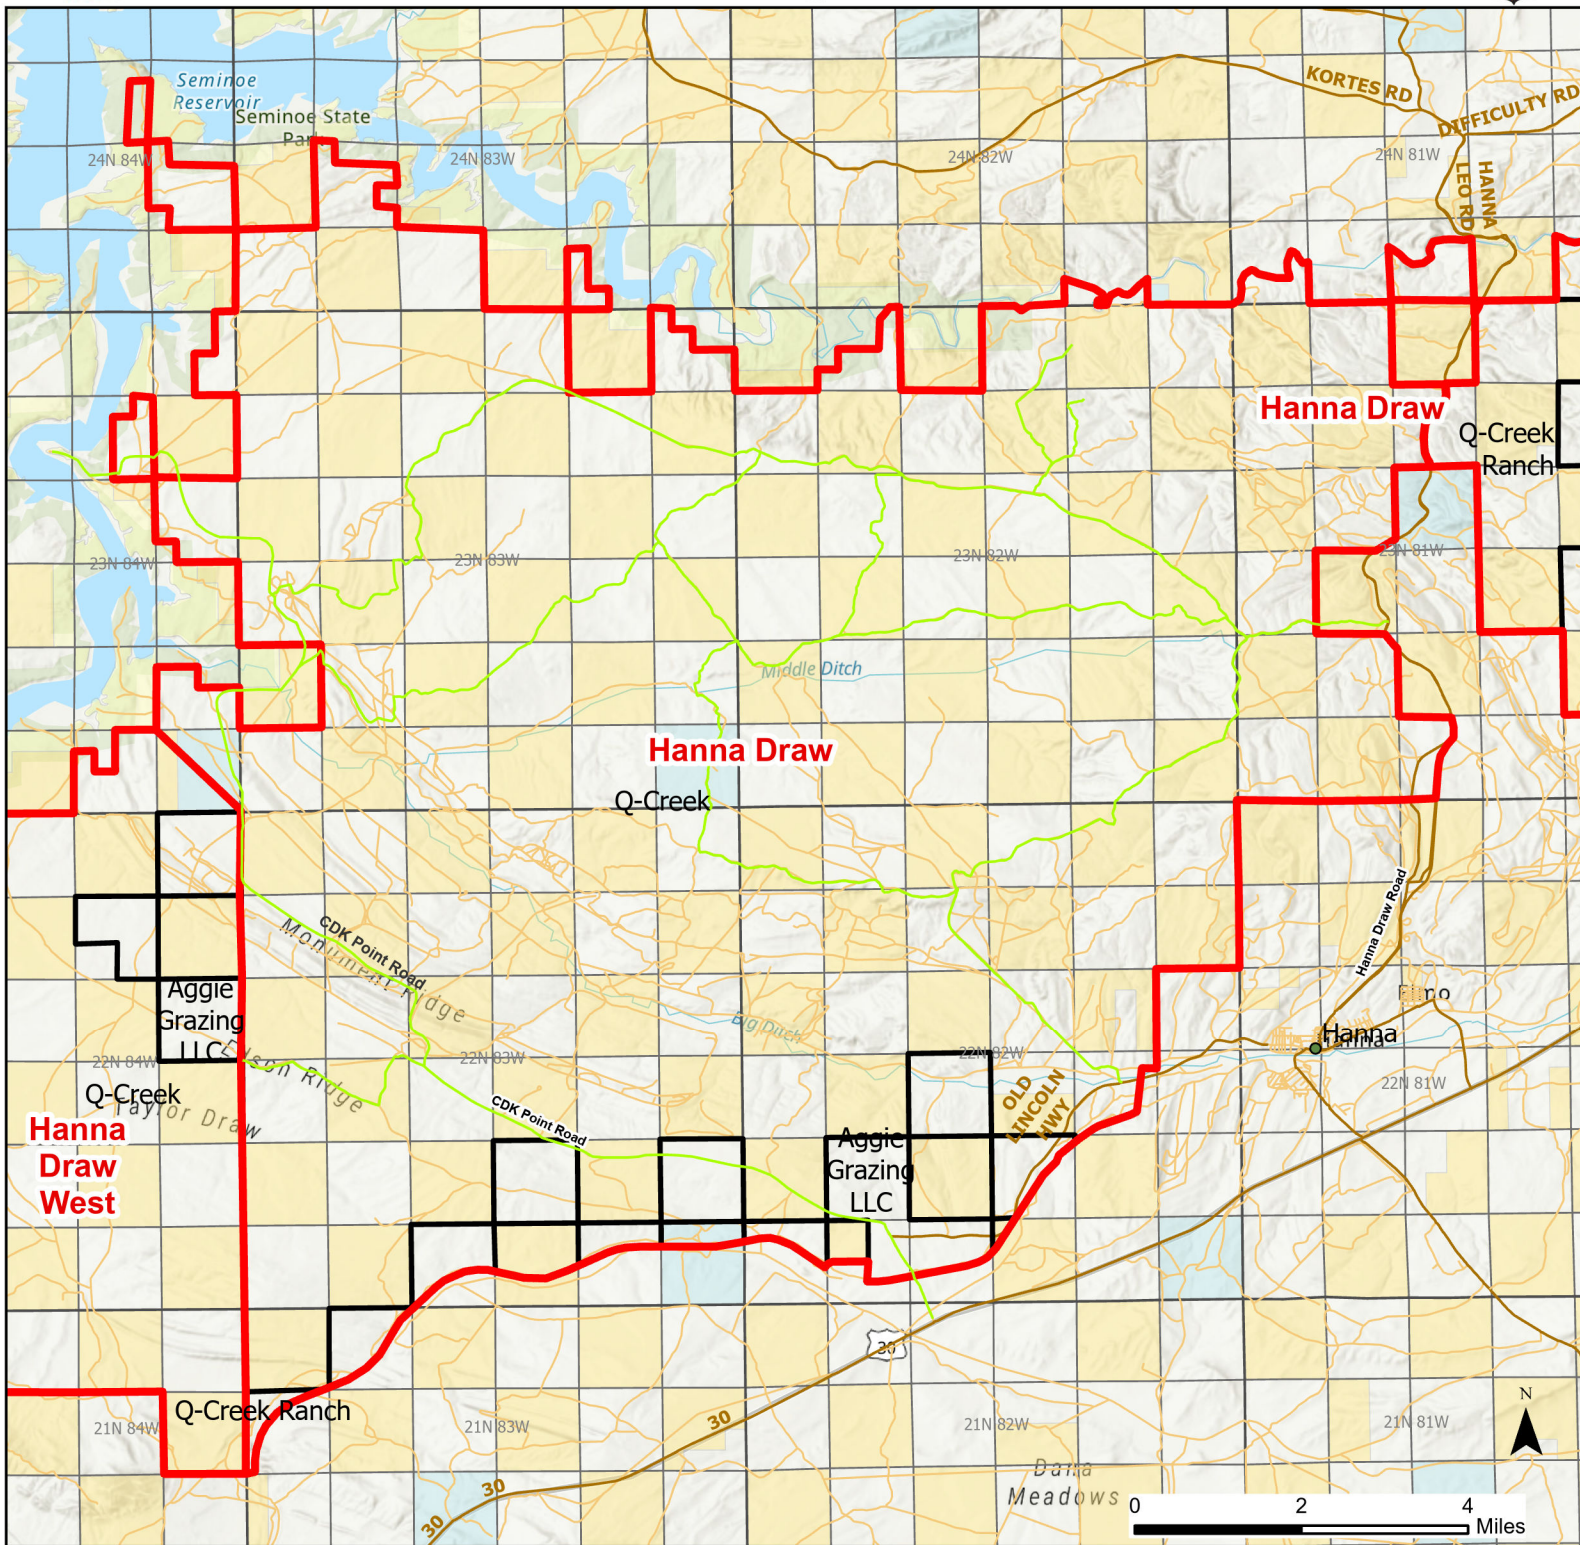

Hanna Draw Hunter Management Area

2024 Hunt
Season

Coupon Box	HMA Use Only	Boundary	Limited Range Weapons and Archery	State
Parking	Special Conditions Apply	Archery Only	Other	BLM
Road Closed	Closed Road	HMA Ownership	CLOSED	Forest Service
Gate	Roads	County Boundaries		DOD
Open Road				Wyoming Game & Fish Dept. Private

Species allowed to hunt: Antelope, Antlerless Elk

See Ranch Rules for More Information and Restrictions

Hunter Management Area rules apply only to those lands enrolled in the HMA.

This map is for visual use, assistance and general location only, does not represent a survey, and is not to be used for legal conveyance. Hunt Area boundaries are approximate, consult Game and Fish Hunting Regulations for descriptions and restrictions. Access to these private lands for any commercial activity must be gained by contacting the individual landowner(s) directly.