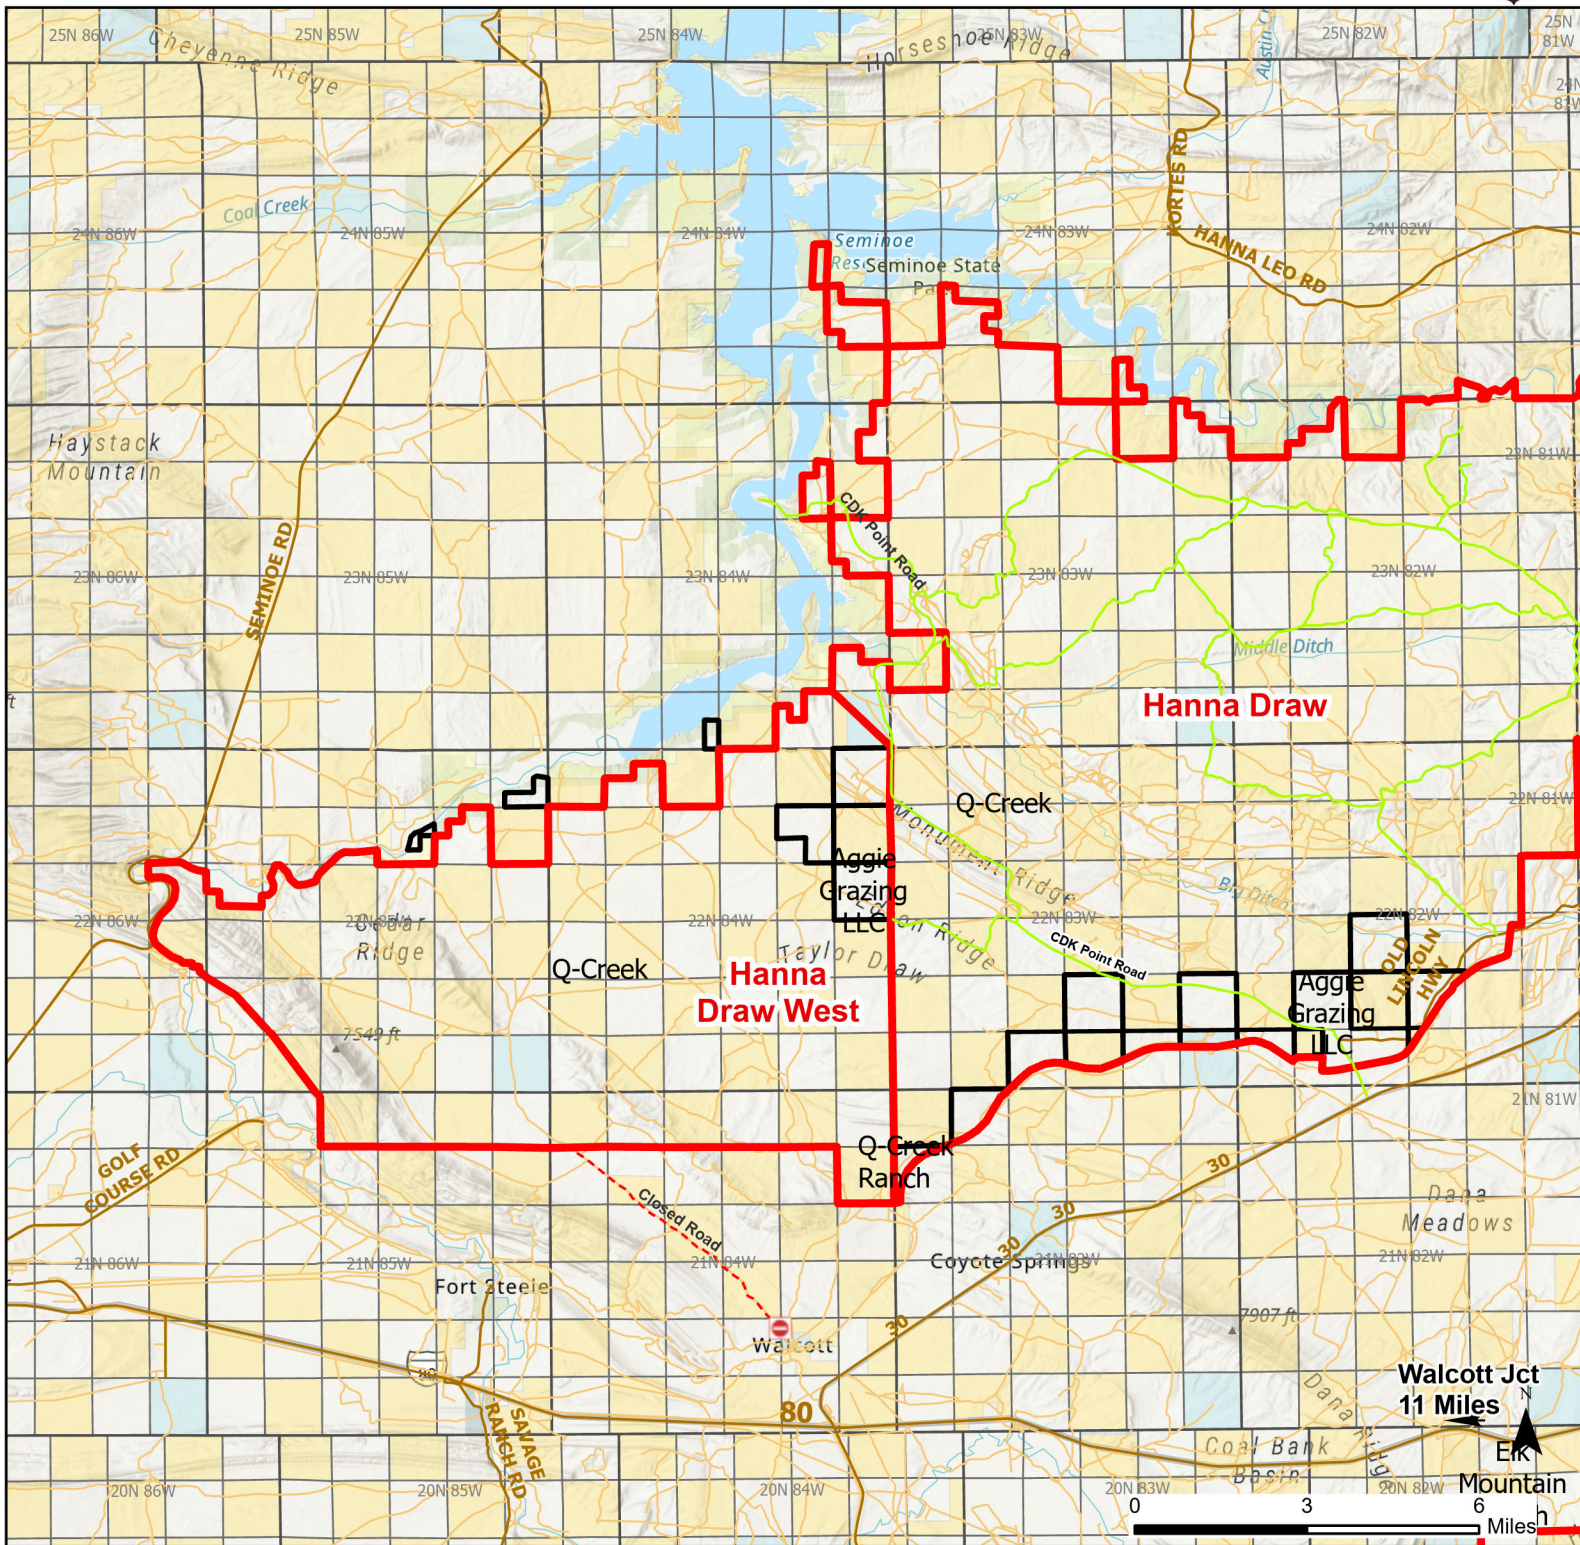

Hanna Draw West Hunter Management Area

2024 Hunt
Season

Coupon Box	HMA Use Only	Boundary	Limited Range Weapons and Archery	State
Parking	Special Conditions Apply	Archery Only	Other	BLM
Road Closed	Closed Road		CLOSED	Forest Service
Gate	Roads			DOD
Open Road	HMA Ownership			Wyoming Game & Fish Dept.
	County Boundaries			Private

Species allowed to hunt: Elk

See Ranch Rules for More Information and Restrictions

Hunter Management Area rules apply only to those lands enrolled in the HMA.

This map is for visual use, assistance and general location only, does not represent a survey, and is not to be used for legal conveyance. Hunt Area boundaries are approximate, consult Game and Fish Hunting Regulations for descriptions and restrictions. Access to these private lands for any commercial activity must be gained by contacting the individual landowner(s) directly.