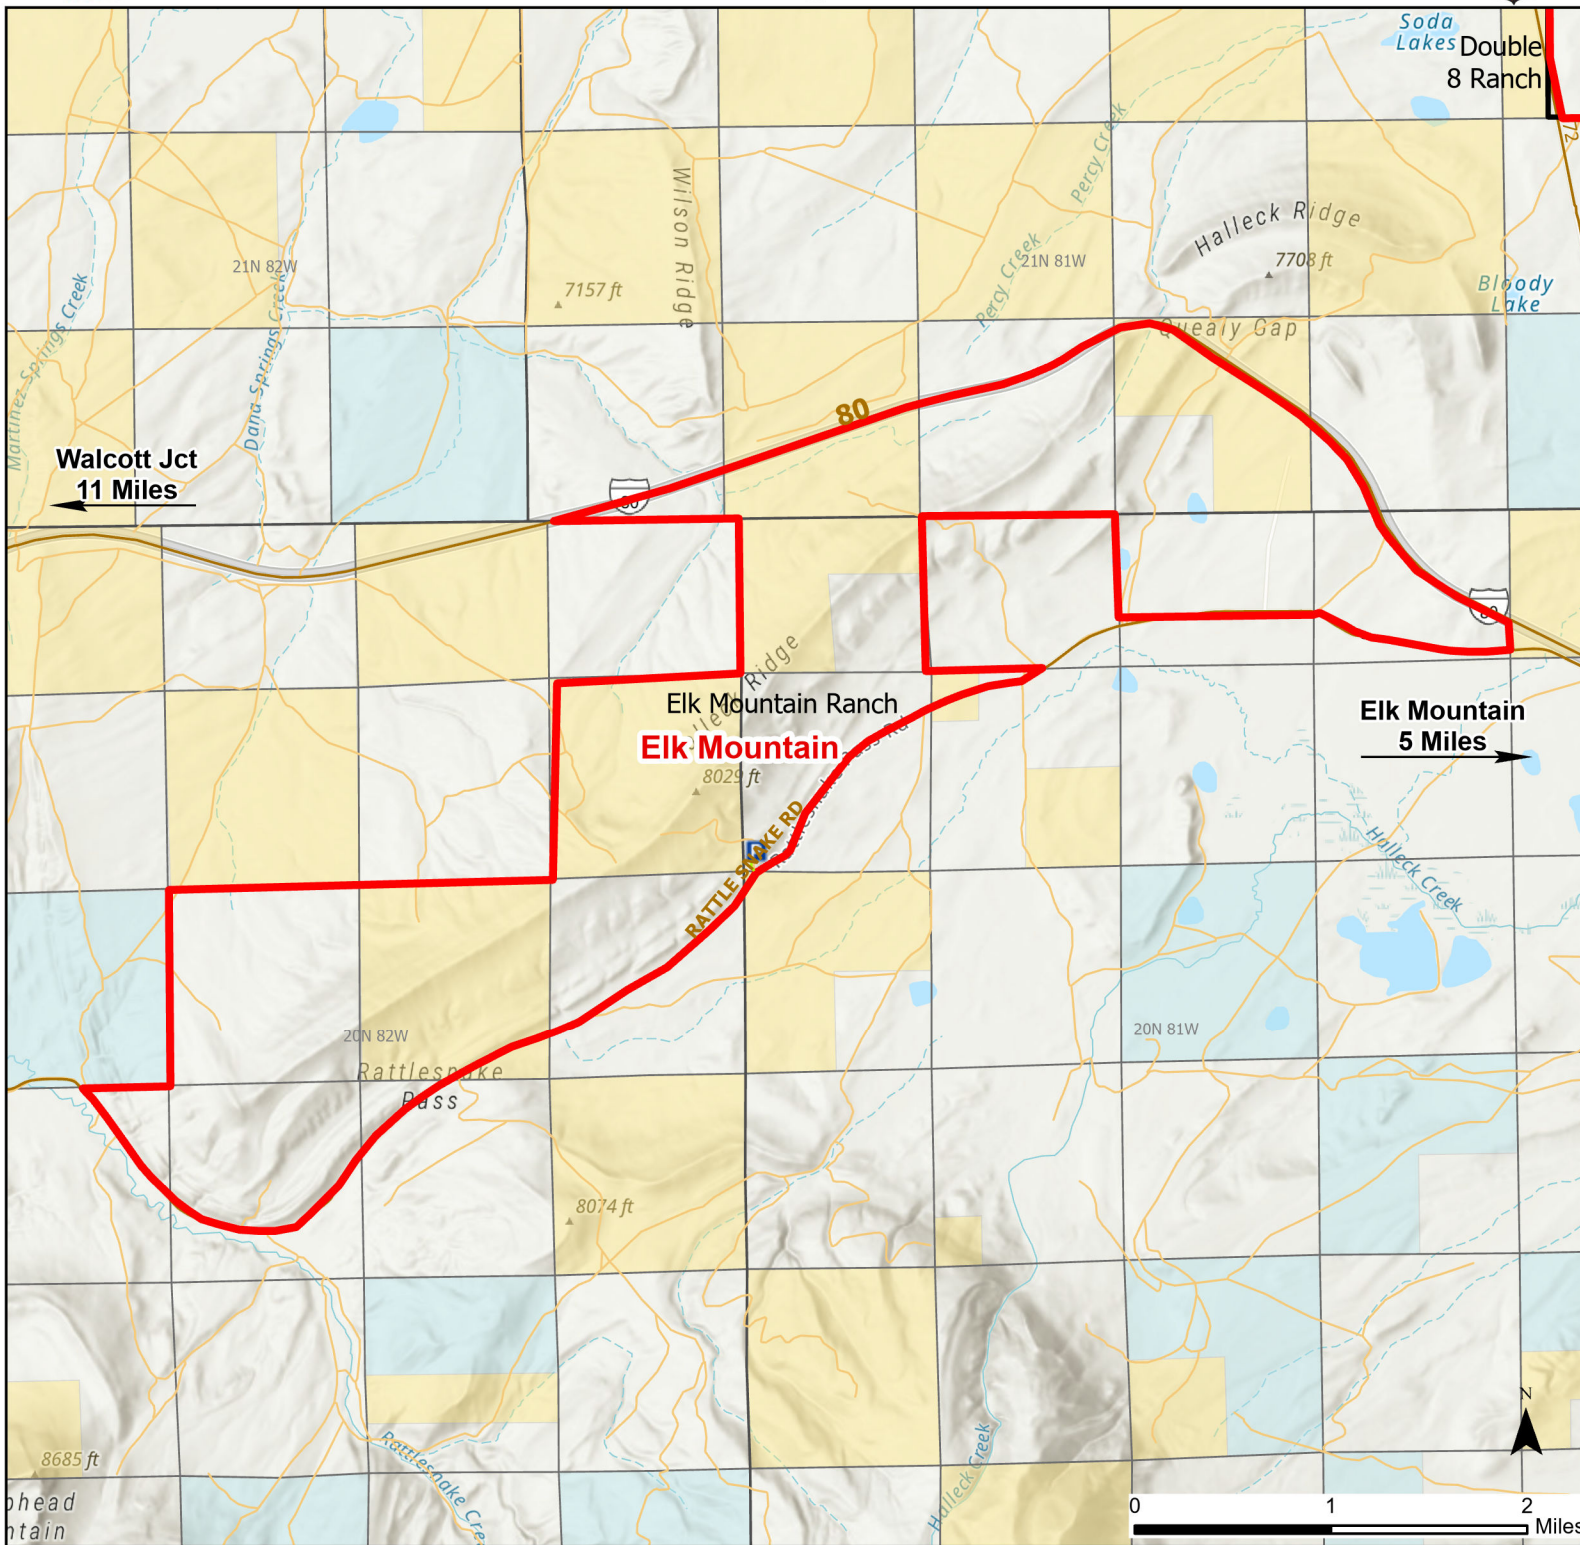

# Elk Mountain Hunter Management Area

2024 Hunt Season

Species allowed to hunt: Antlerless Elk

**See Ranch Rules for More Information and Restrictions**

Hunter Management Area rules apply only to those lands enrolled in the HMA.

This map is for visual use, assistance and general location only, does not represent a survey, and is not to be used for legal conveyance. Hunt Area boundaries are approximate, consult Game and Fish Hunting Regulations for descriptions and restrictions. Access to these private lands for any commercial activity must be gained by contacting the individual landowner(s) directly.