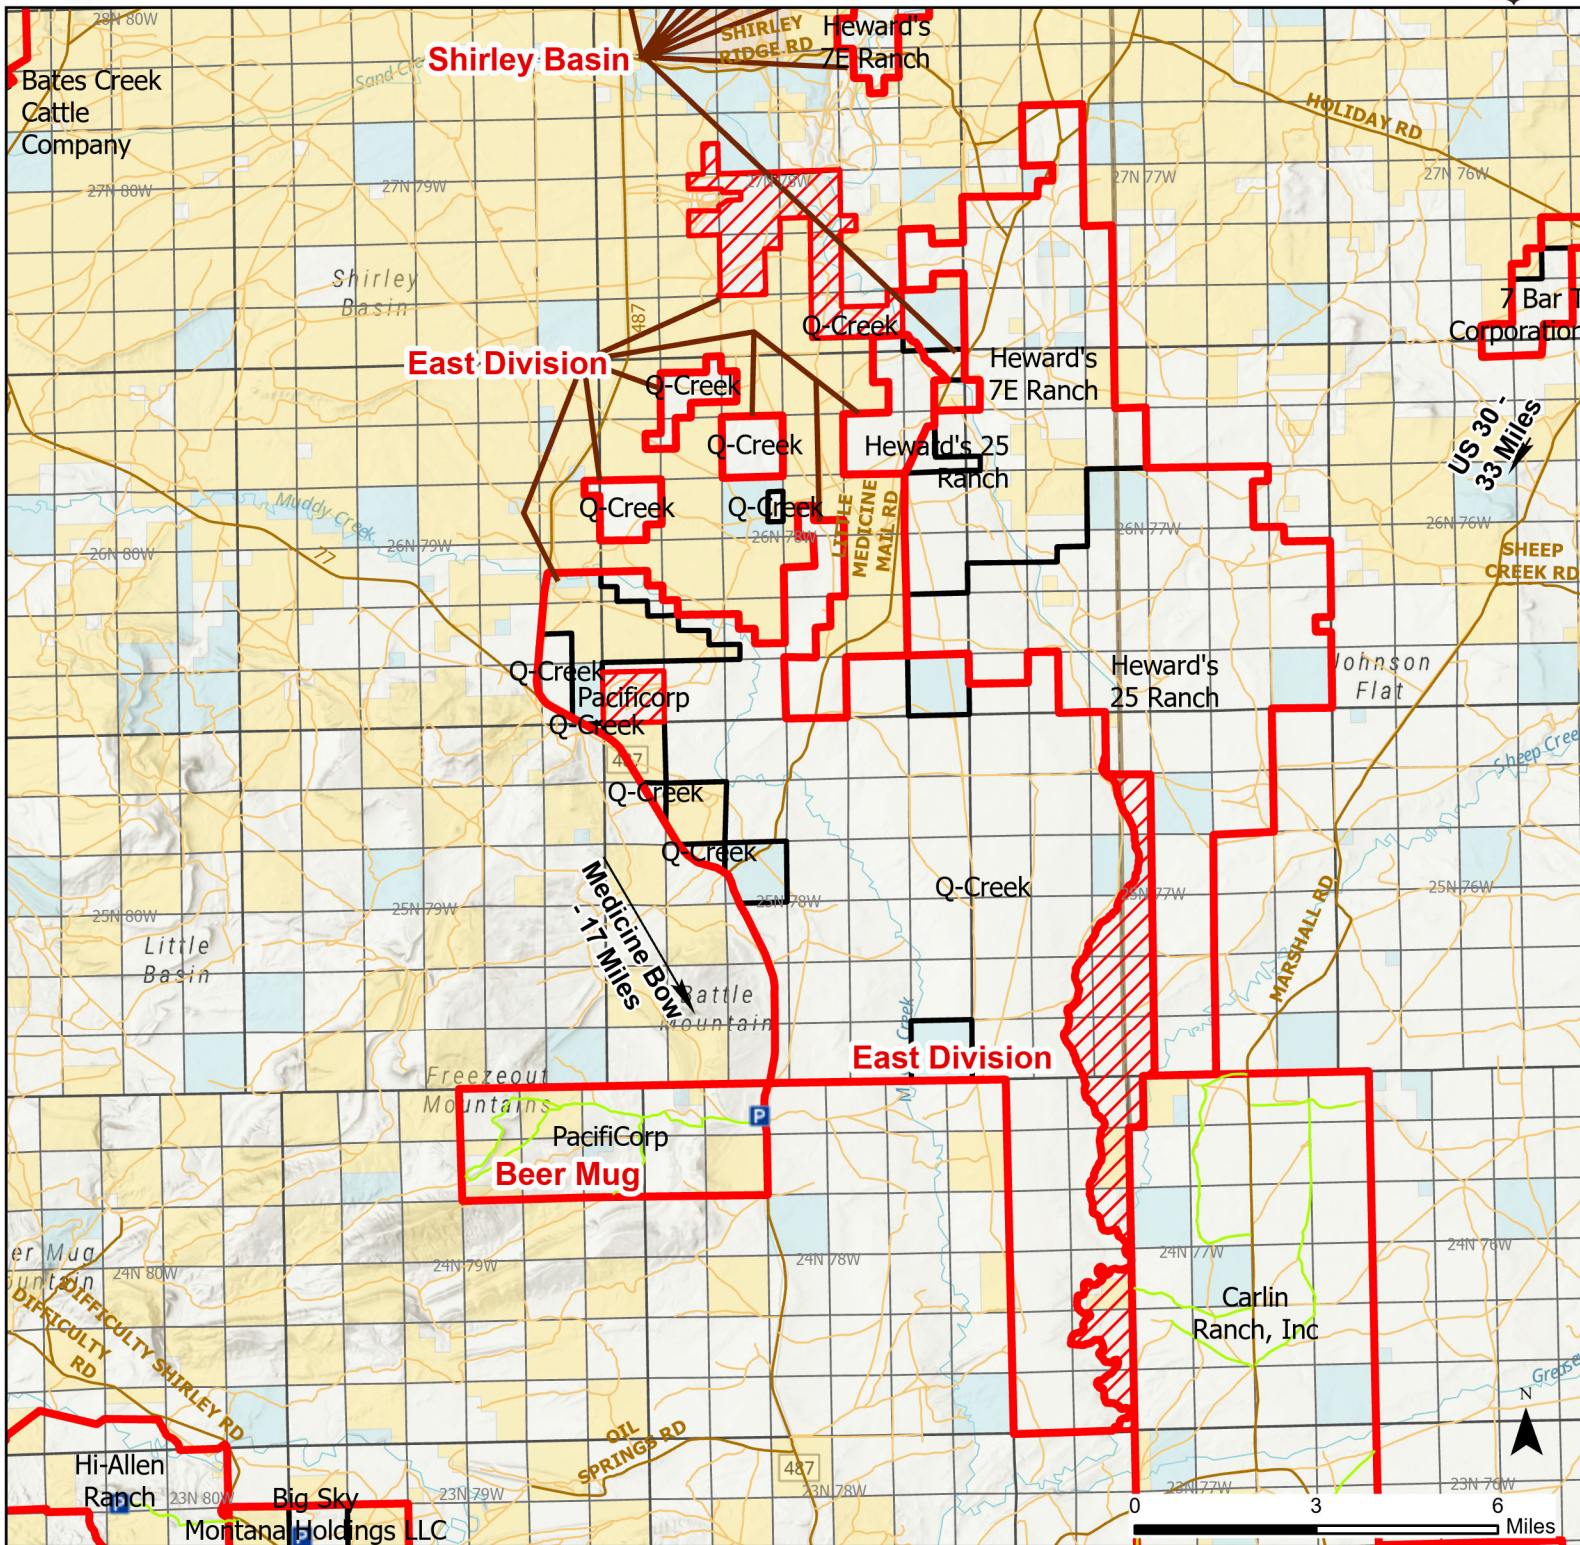

East Division Hunter Management Area

2024 Hunt
Season

Coupon Box	HMA Use Only	Boundary	Limited Range Weapons and Archery	State
Parking	Special Conditions Apply	Archery Only	Other	BLM
Road Closed	Closed Road	CLOSED		Forest Service
Gate	HMA Ownership			DOD
Open Road	County Boundaries			Wyoming Game & Fish Dept. Private

Species allowed to hunt: Antelope, Antlerless Elk

See Ranch Rules for More Information and Restrictions

Hunter Management Area rules apply only to those lands enrolled in the HMA.

This map is for visual use, assistance and general location only, does not represent a survey, and is not to be used for legal conveyance. Hunt Area boundaries are approximate, consult Game and Fish Hunting Regulations for descriptions and restrictions. Access to these private lands for any commercial activity must be gained by contacting the individual landowner(s) directly.