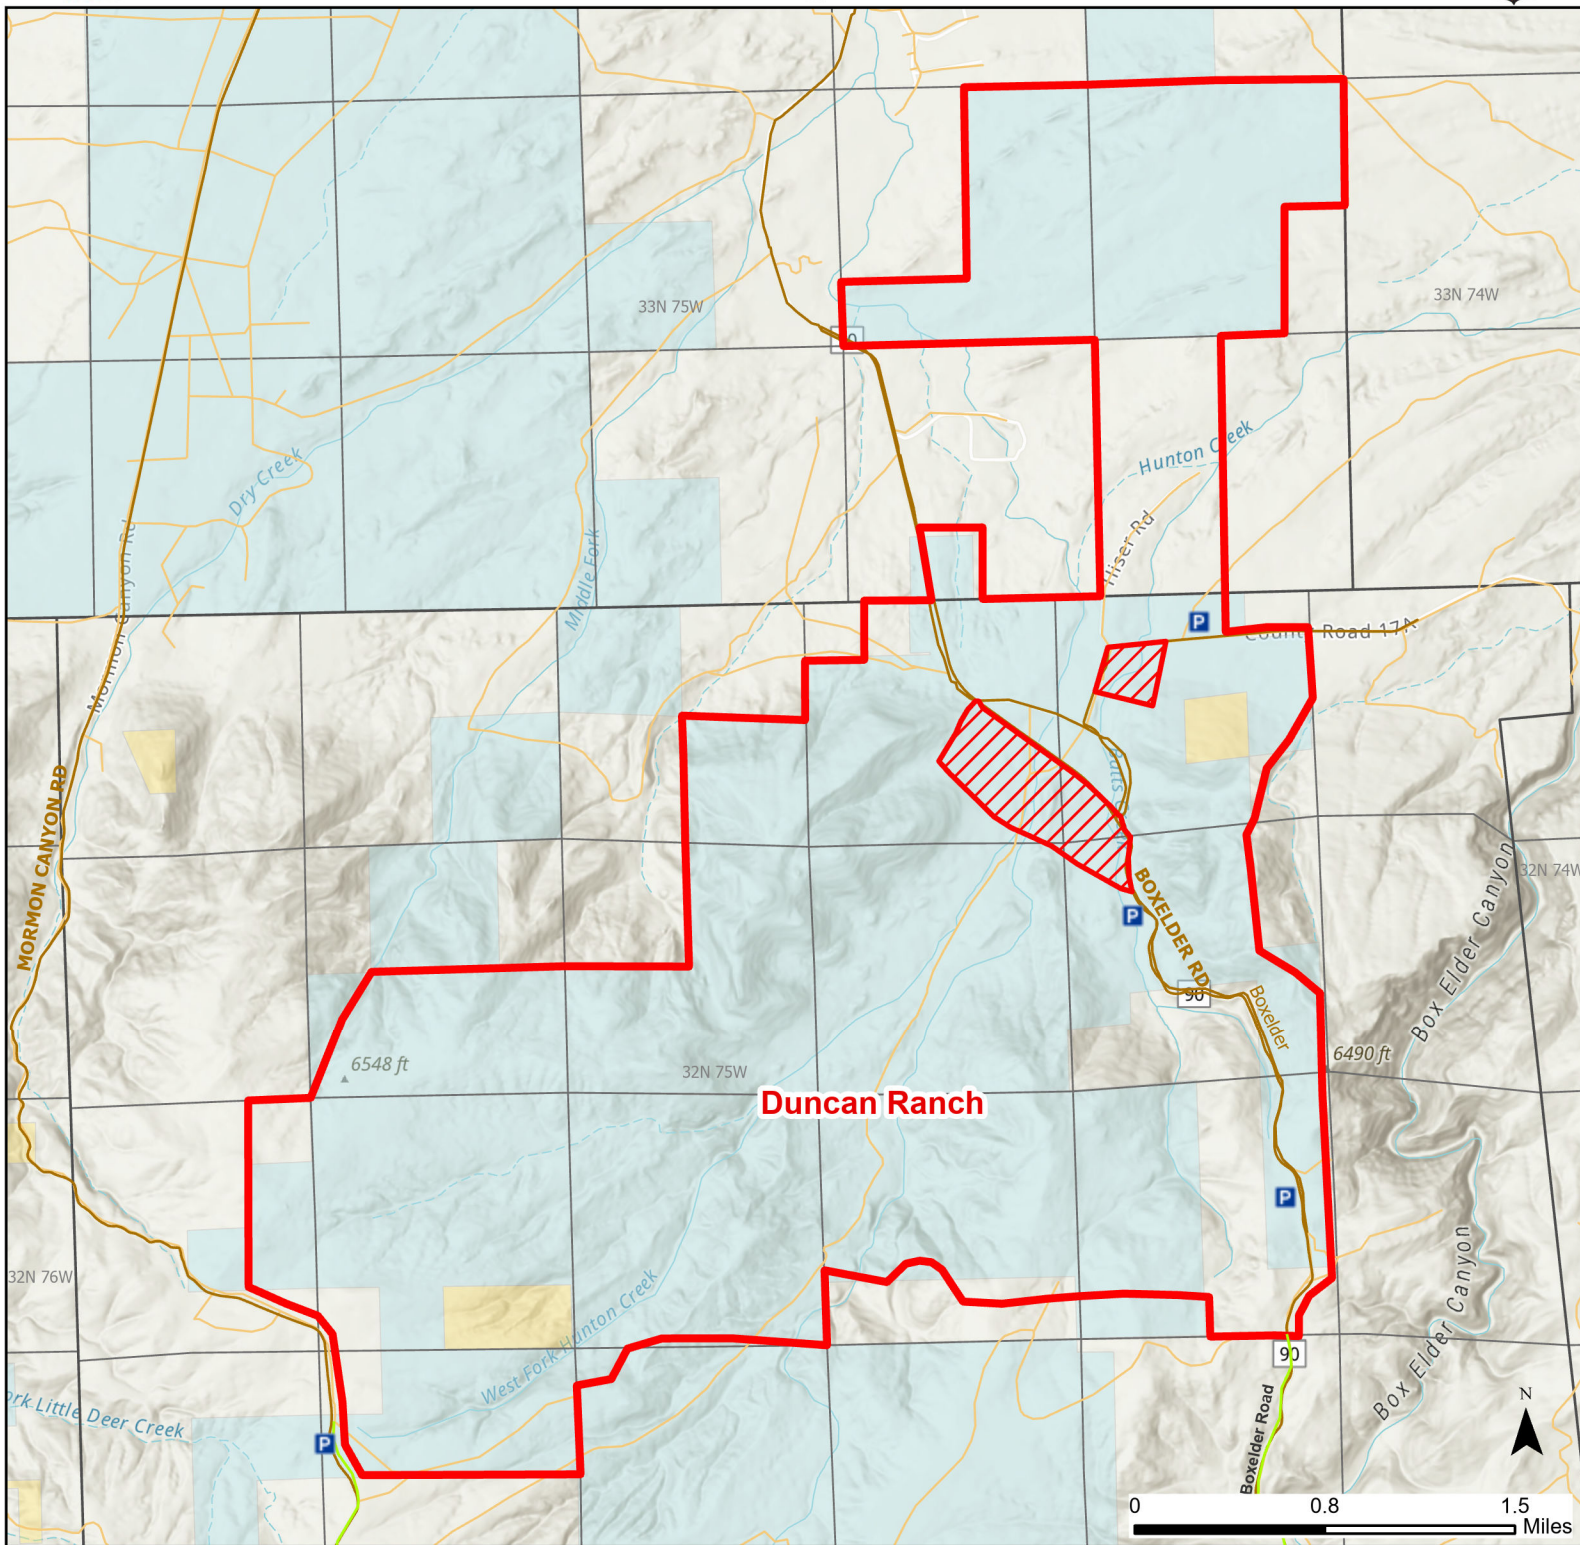

Duncan Ranch Hunter Management Area

2024 Hunt
Season

Species allowed to hunt: Blue Grouse, Partridge, Turkey, Rabbit, Antelope, Deer, Elk, Mountain Lion, Black Bear

See Ranch Rules for More Information and Restrictions

Hunter Management Area rules apply only to those lands enrolled in the HMA.

This map is for visual use, assistance and general location only, does not represent a survey, and is not to be used for legal conveyance. Hunt Area boundaries are approximate, consult Game and Fish Hunting Regulations for descriptions and restrictions. Access to these private lands for any commercial activity must be gained by contacting the individual landowner(s) directly.