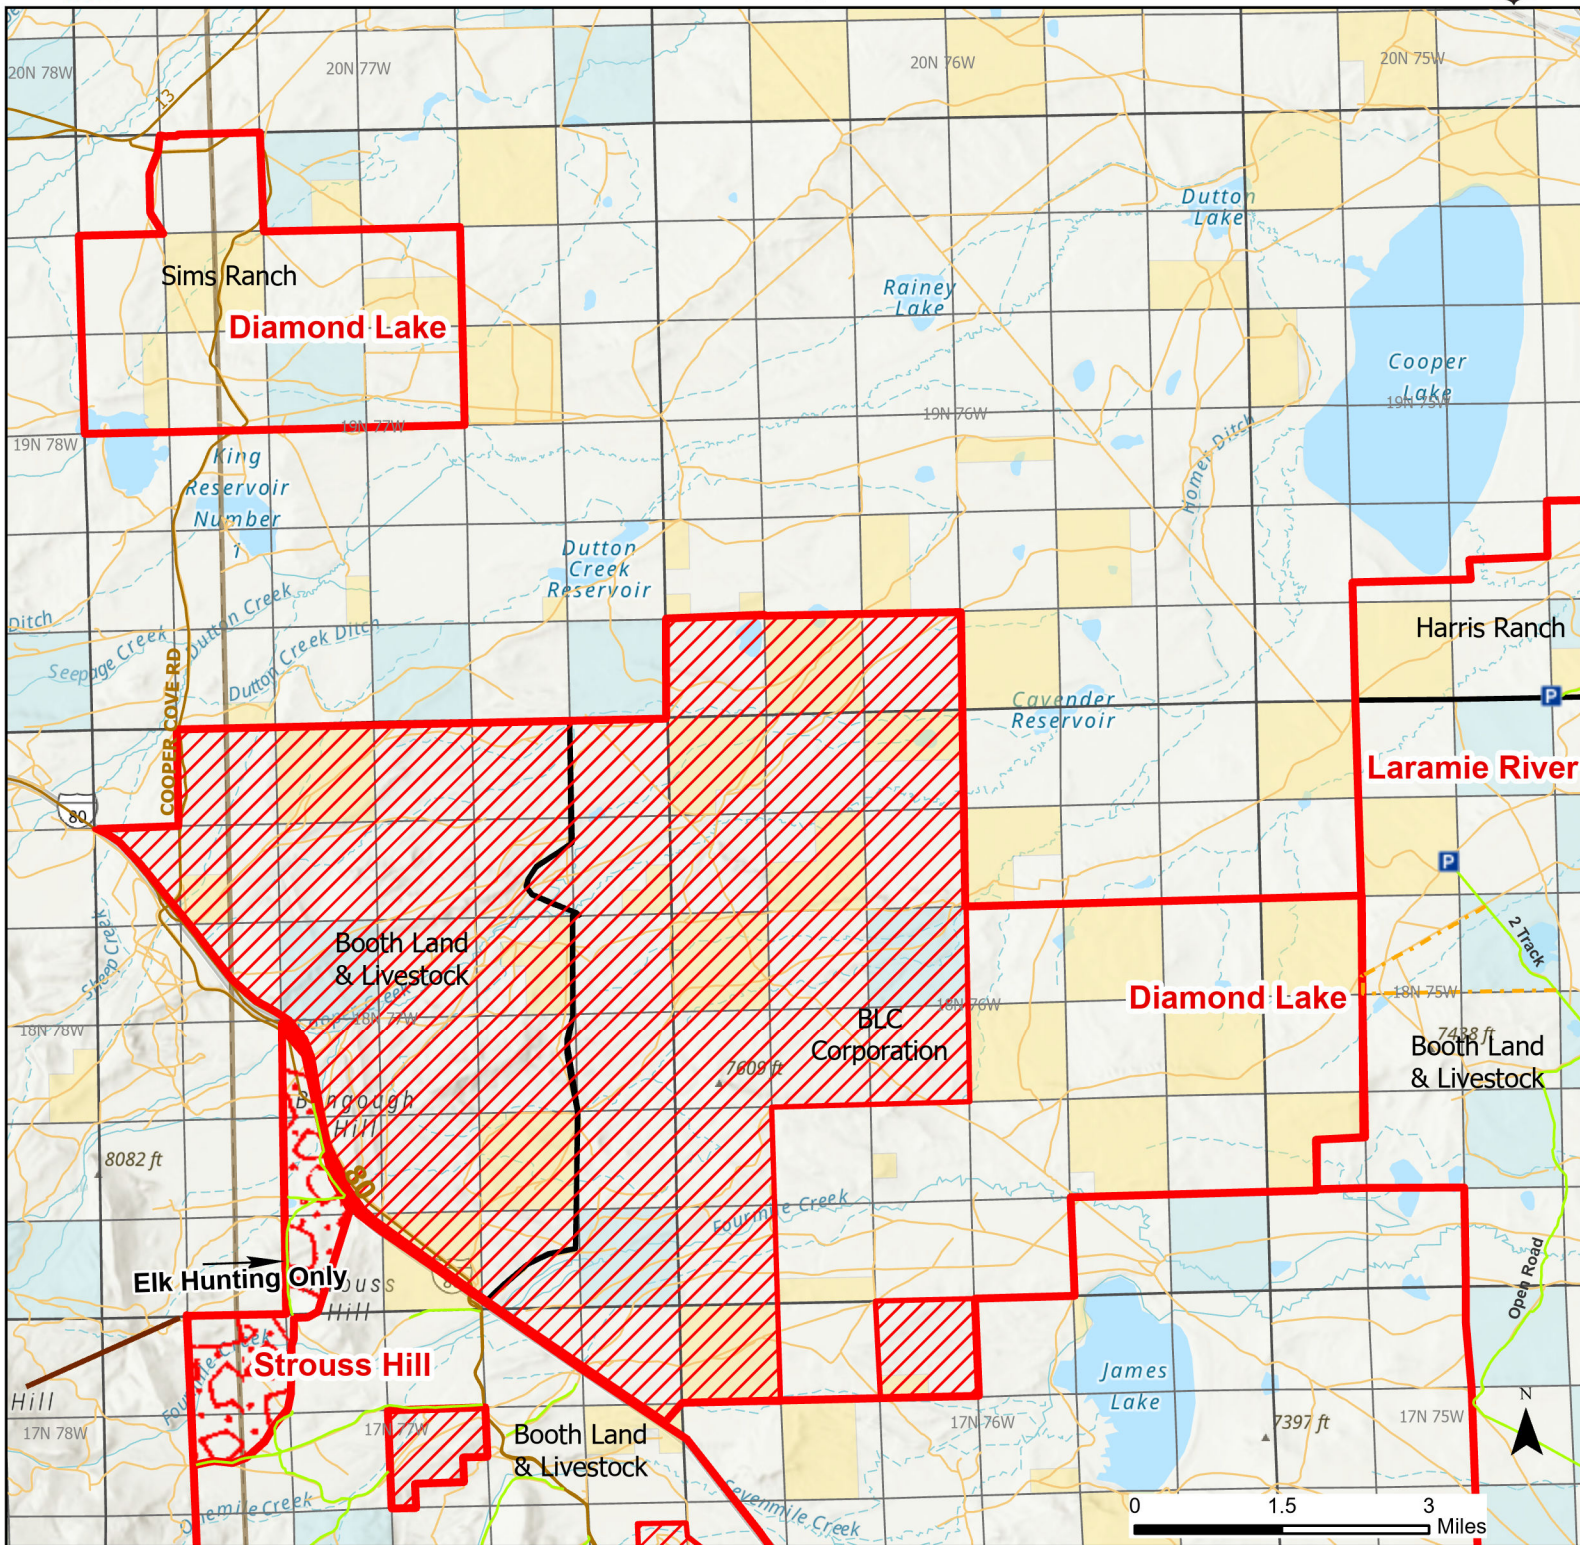

Diamond Lake Hunter Management Area

2024 Hunt Season

Species allowed to hunt: Antelope

See Ranch Rules for More Information and Restrictions

Hunter Management Area rules apply only to those lands enrolled in the HMA.

This map is for visual use, assistance and general location only, does not represent a survey, and is not to be used for legal conveyance. Hunt Area boundaries are approximate, consult Game and Fish Hunting Regulations for descriptions and restrictions. Access to these private lands for any commercial activity must be gained by contacting the individual landowner(s) directly.