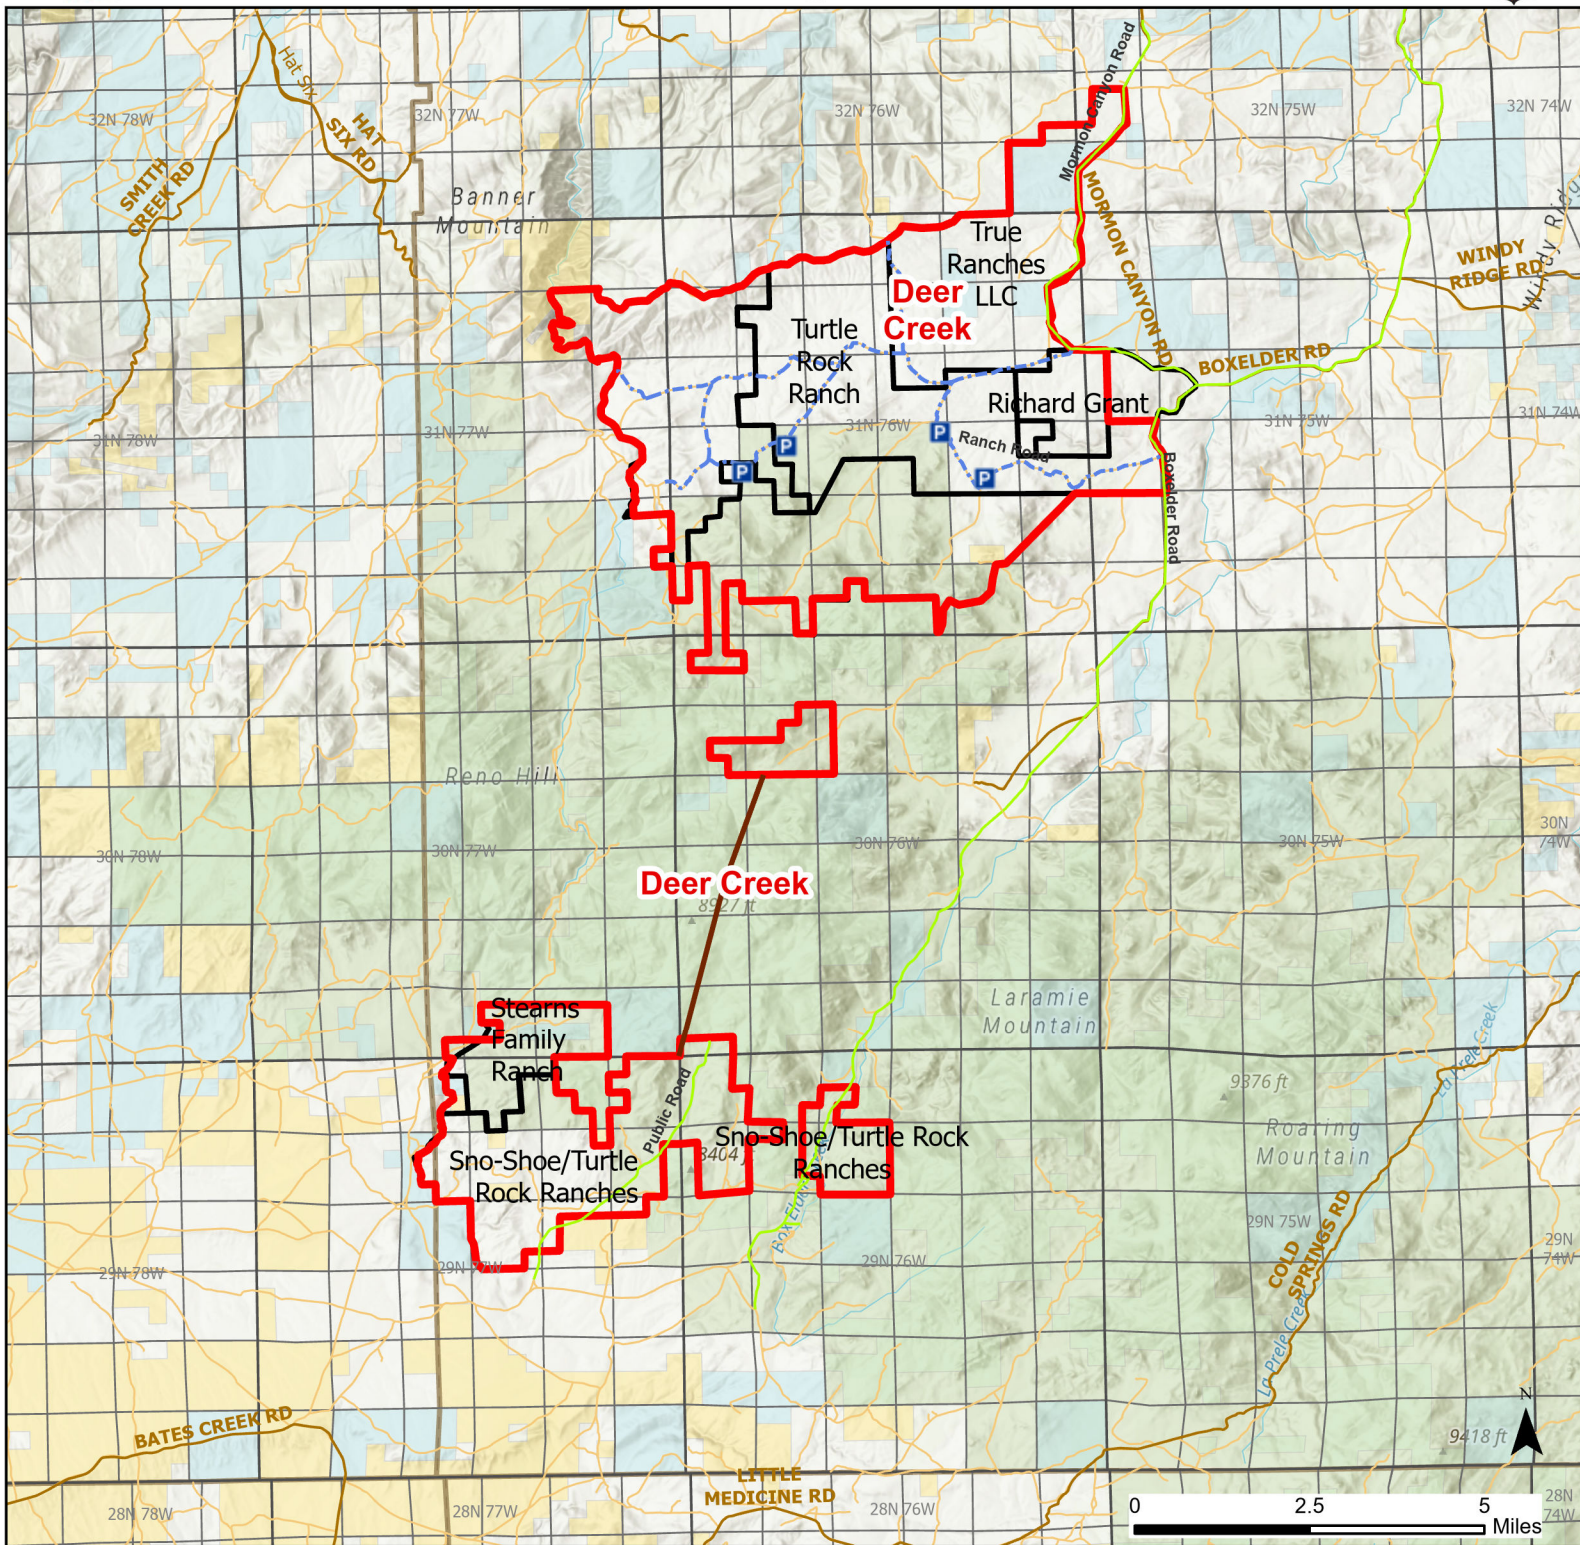

Deer Creek Hunter Management Area

2024 Hunt Season

Species allowed to hunt: Antlerless and Five Points or Less on Either Antler Elk

See Ranch Rules for More Information and Restrictions

Hunter Management Area rules apply only to those lands enrolled in the HMA.

This map is for visual use, assistance and general location only, does not represent a survey, and is not to be used for legal conveyance. Hunt Area boundaries are approximate, consult Game and Fish Hunting Regulations for descriptions and restrictions. Access to these private lands for any commercial activity must be gained by contacting the individual landowner(s) directly.