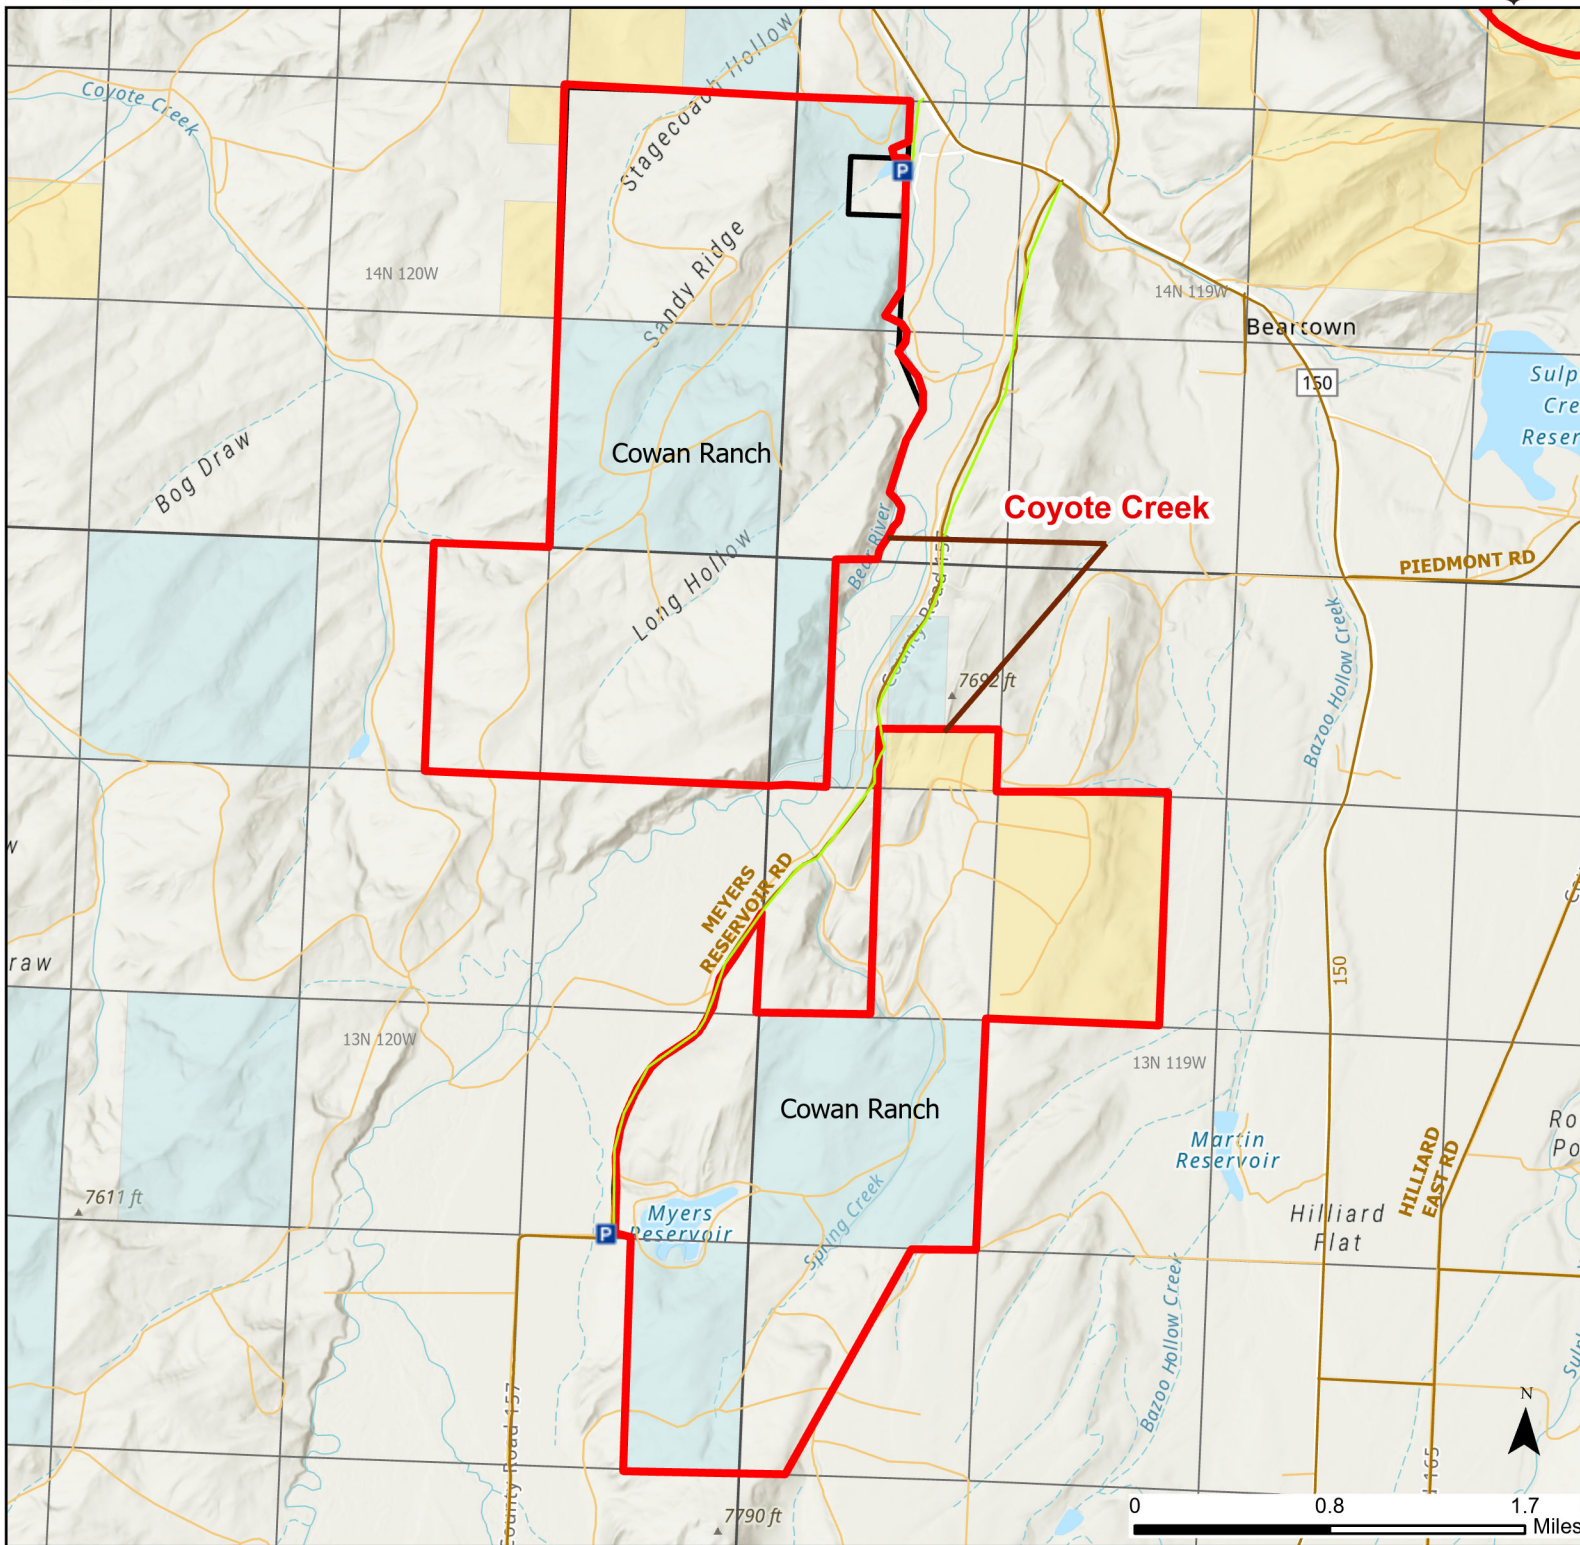

# Coyote Creek Hunter Management Area

2024 Hunt  
Season

Species allowed to hunt: Waterfowl, Rabbits, Antelope, Deer, Elk, Moose, Mountain Lion

## See Ranch Rules for More Information and Restrictions

Hunter Management Area rules apply only to those lands enrolled in the HMA.

This map is for visual use, assistance and general location only, does not represent a survey, and is not to be used for legal conveyance. Hunt Area boundaries are approximate, consult Game and Fish Hunting Regulations for descriptions and restrictions. Access to these private lands for any commercial activity must be gained by contacting the individual landowner(s) directly.