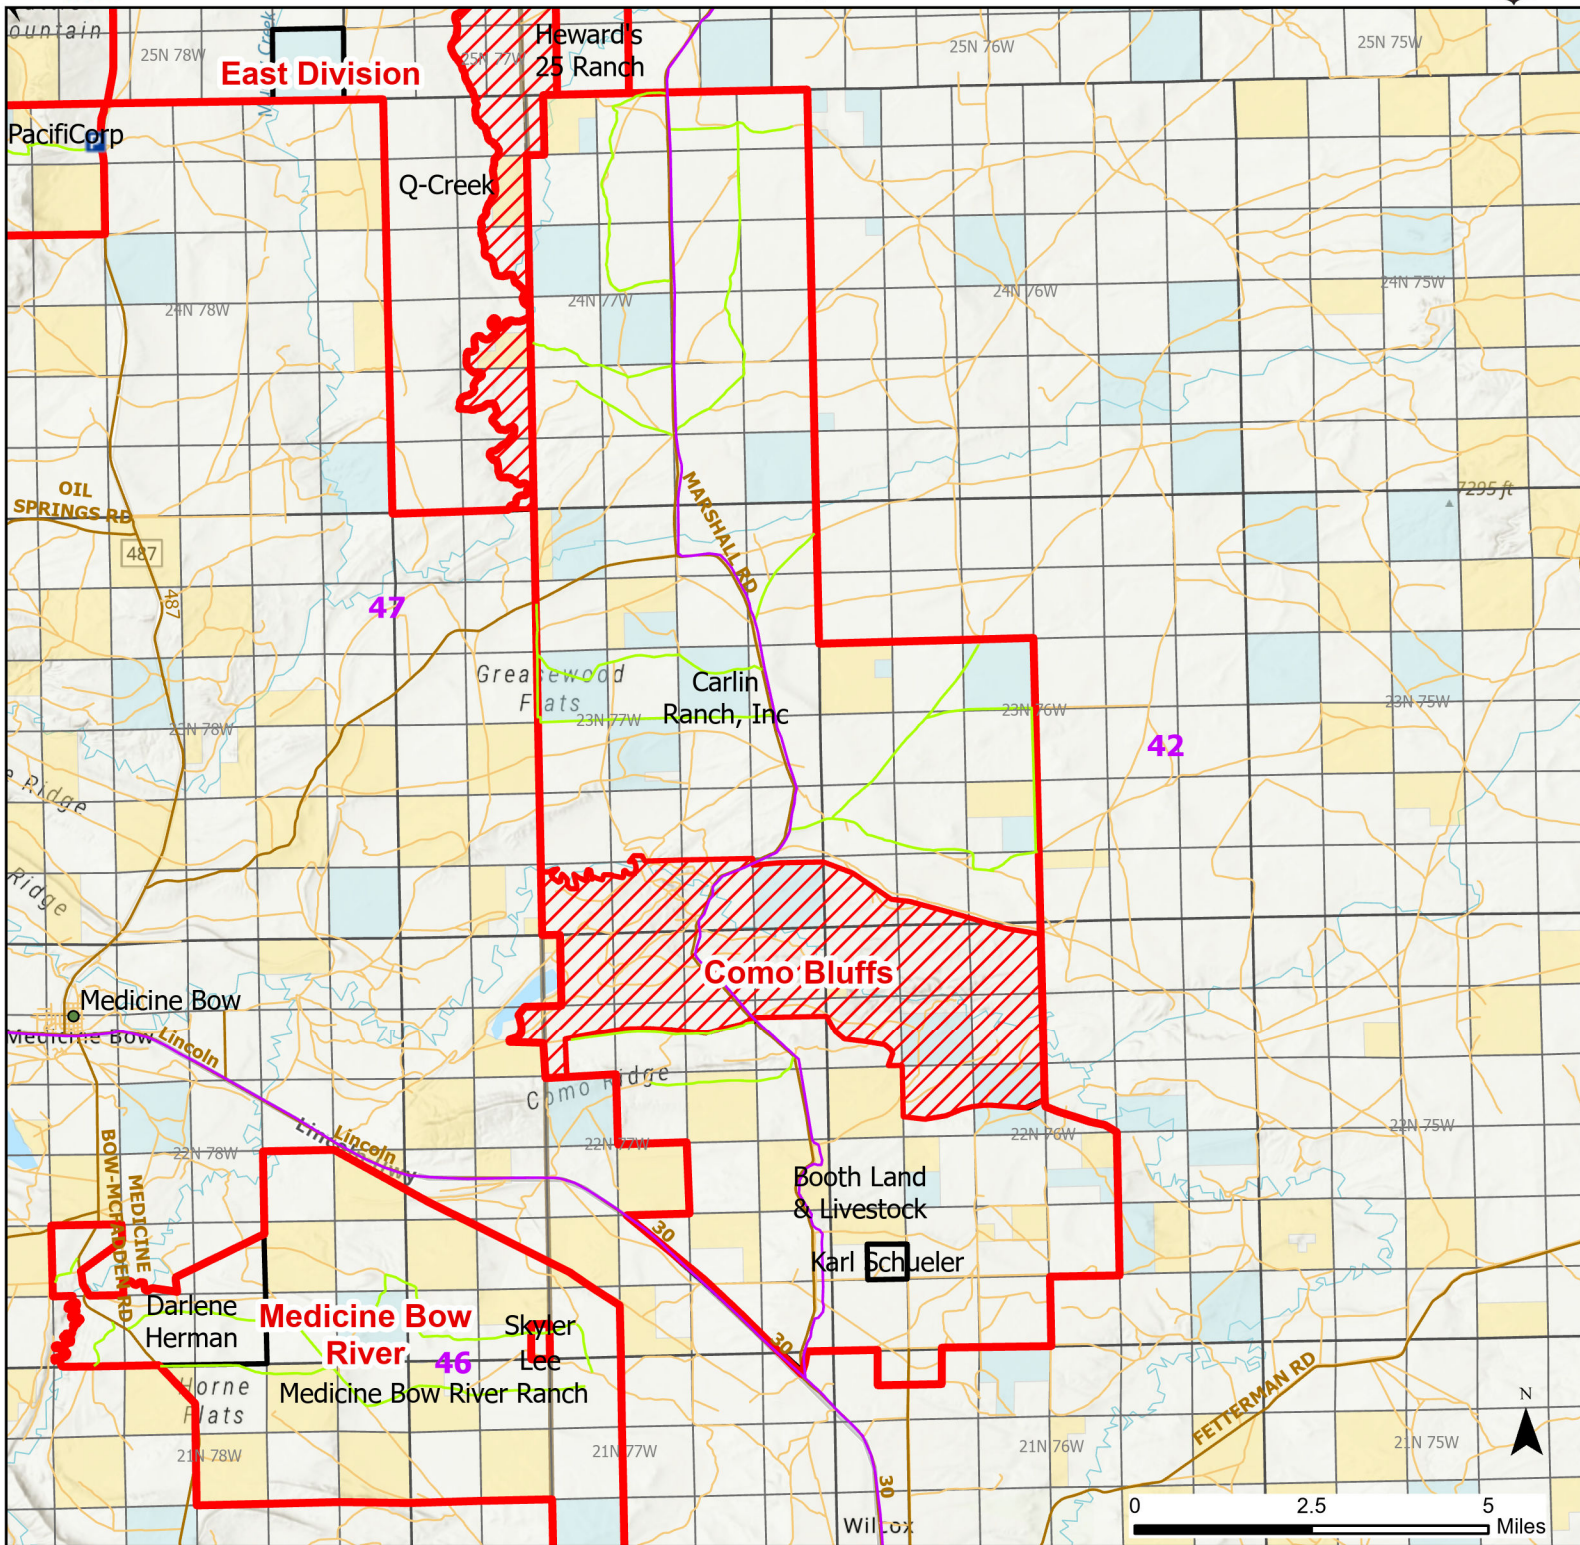

# Como Bluffs Hunter Management Area

2024 Hunt Season

Species allowed to hunt: Antelope

## See Ranch Rules for More Information and Restrictions

Hunter Management Area rules apply only to those lands enrolled in the HMA.

This map is for visual use, assistance and general location only, does not represent a survey, and is not to be used for legal conveyance. Hunt Area boundaries are approximate, consult Game and Fish Hunting Regulations for descriptions and restrictions. Access to these private lands for any commercial activity must be gained by contacting the individual landowner(s) directly.