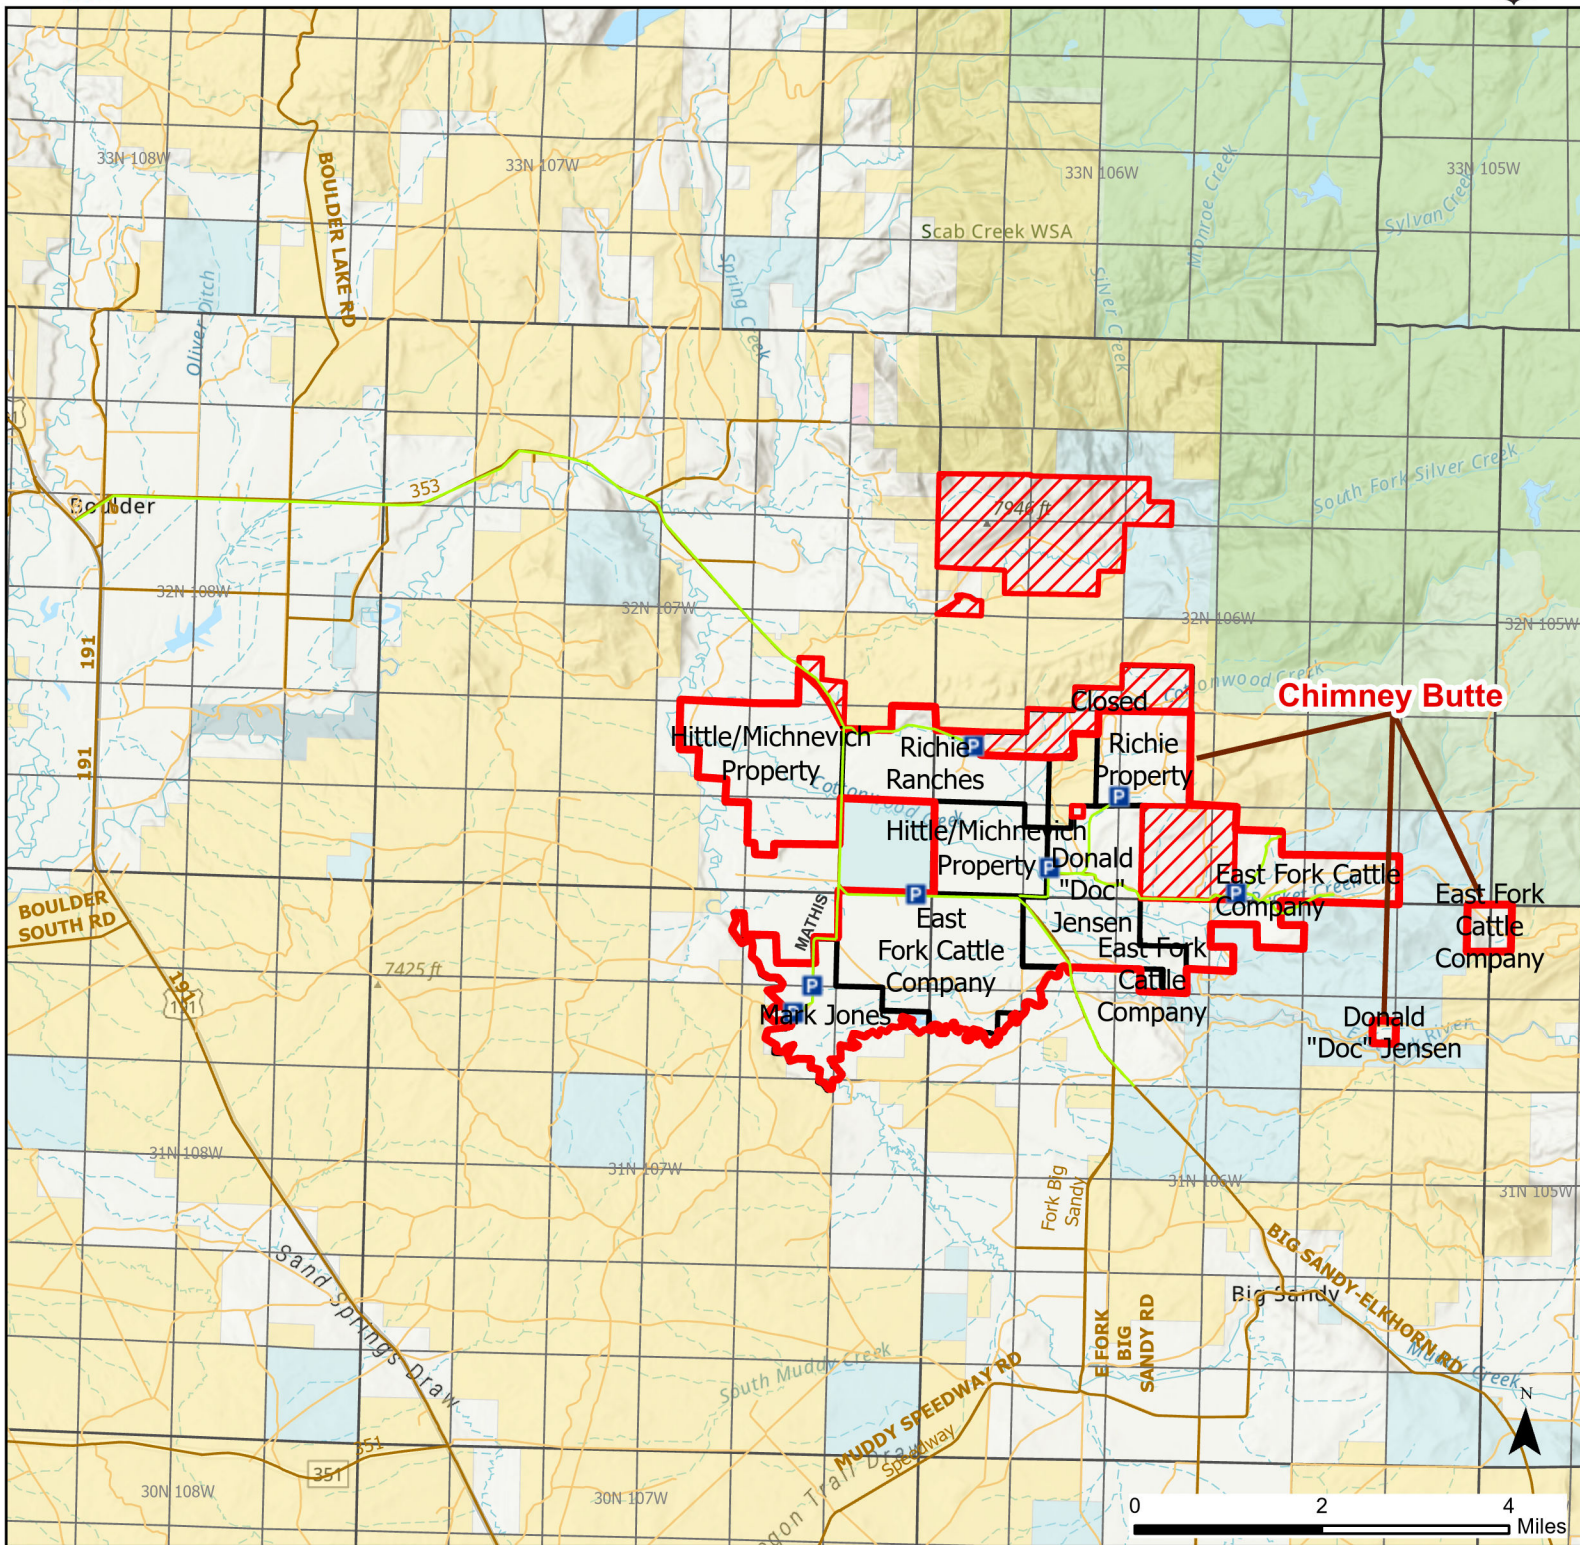

Chimney Butte Hunter Management Area

2024 Hunt
Season

	Coupon Box		HMA Use Only		Boundary		Limited Range Weapons and Archery		State
	Parking		Special Conditions Apply		Closed Road		Archery Only		BLM
	Road Closed		Roads		HMA Ownership		Other		Forest Service
	Gate		County Boundaries		CLOSED		DOD		Wyoming Game & Fish Dept.
	Open Road								Private

Species allowed to hunt: Antlerless Elk

See Ranch Rules for More Information and Restrictions

Hunter Management Area rules apply only to those lands enrolled in the HMA.

This map is for visual use, assistance and general location only, does not represent a survey, and is not to be used for legal conveyance. Hunt Area boundaries are approximate, consult Game and Fish Hunting Regulations for descriptions and restrictions. Access to these private lands for any commercial activity must be gained by contacting the individual landowner(s) directly.