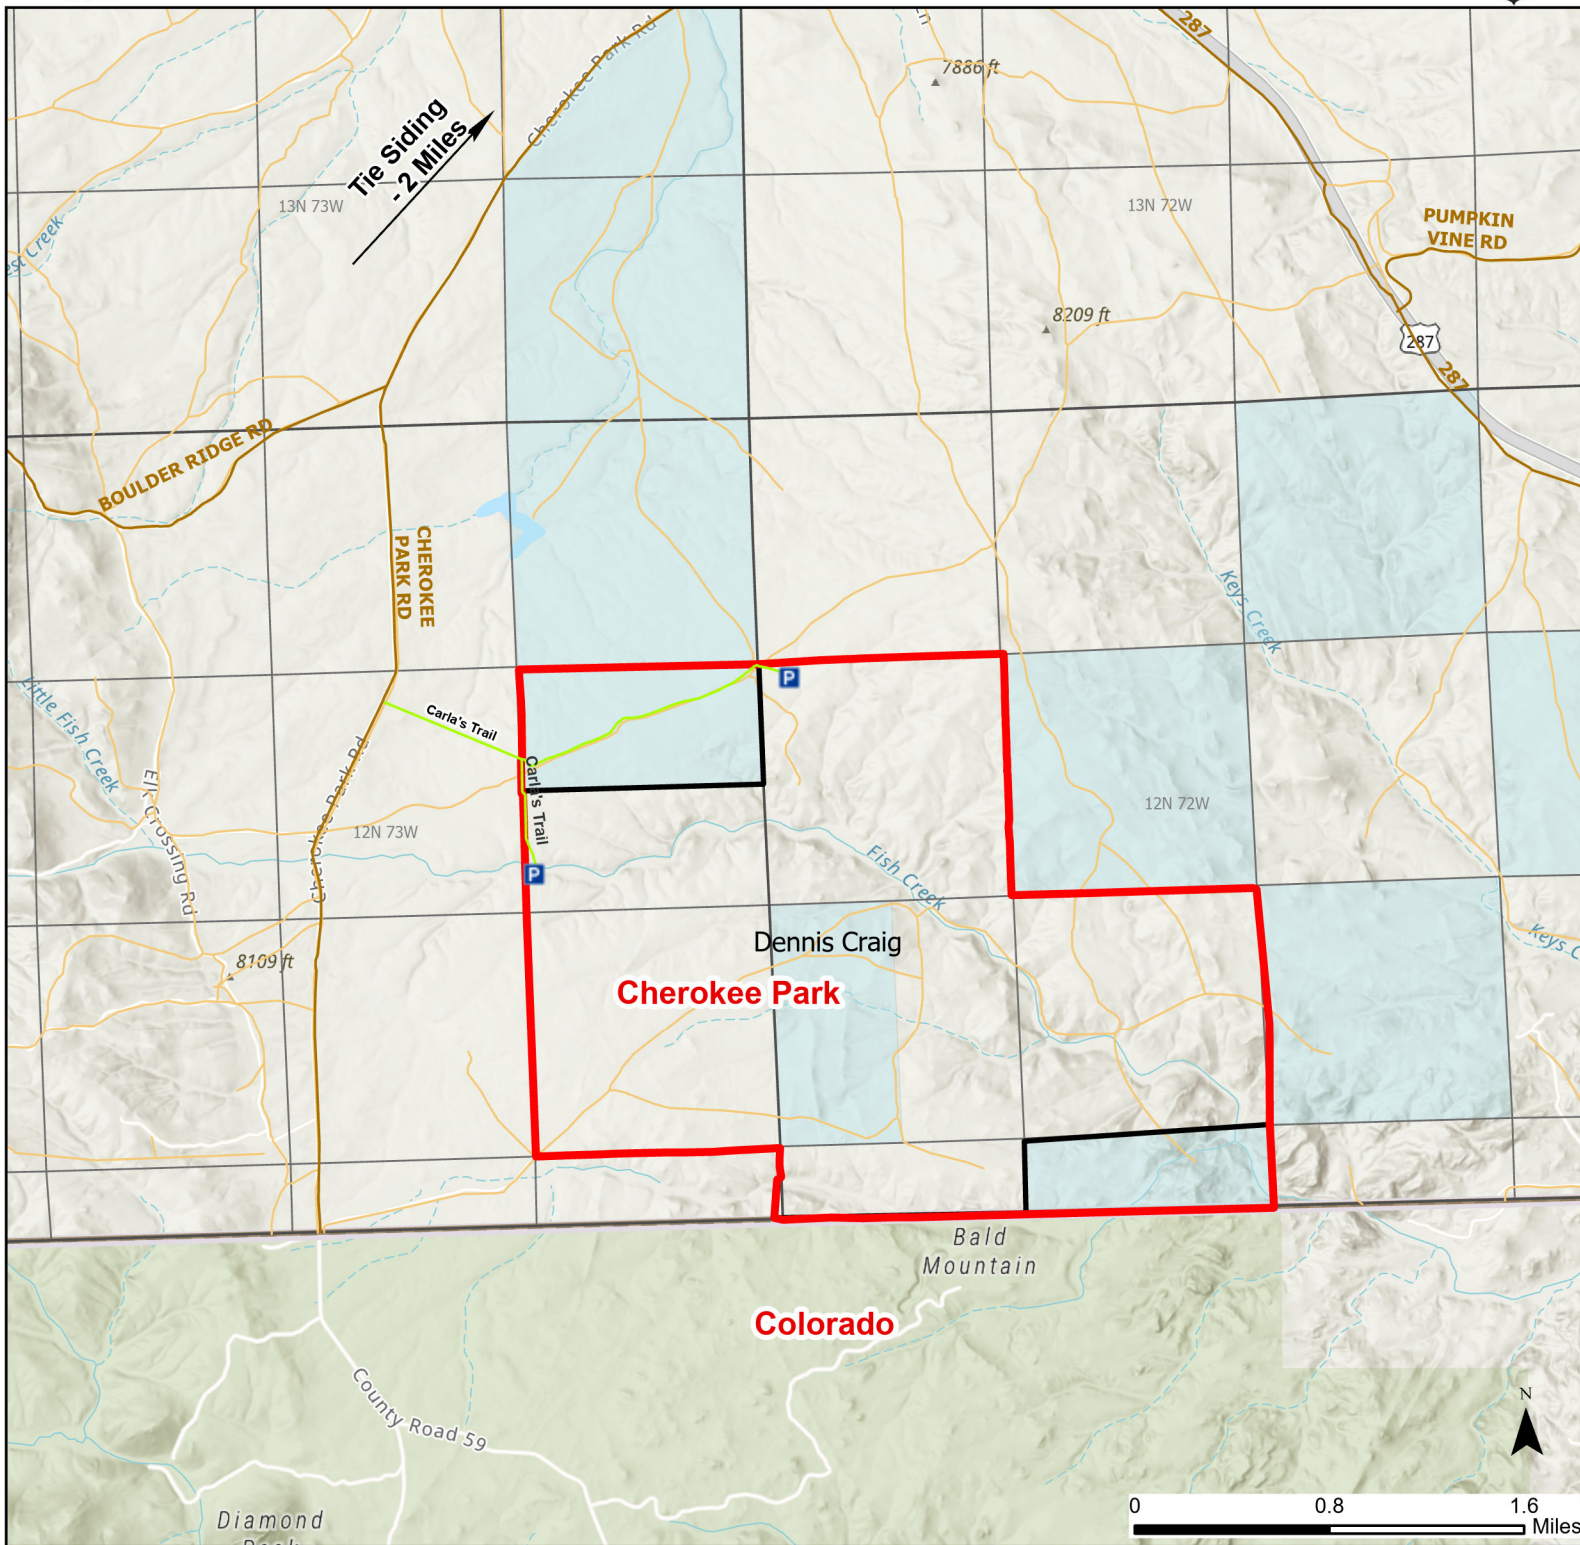

# Cherokee Park Hunter Management Area

2024 Hunt  
Season

Coupon Box	HMA Use Only	Boundary	Limited Range Weapons and Archery	State
Parking	Special Conditions Apply	Archery Only	Other	BLM
Road Closed	Closed Road		CLOSED	Forest Service
Gate	HMA Ownership			DOD
Open Road	County Boundaries			Wyoming Game & Fish Dept.
				Private

Species allowed to hunt: Elk

**See Ranch Rules for More Information and Restrictions**

Hunter Management Area rules apply only to those lands enrolled in the HMA.

This map is for visual use, assistance and general location only, does not represent a survey, and is not to be used for legal conveyance. Hunt Area boundaries are approximate, consult Game and Fish Hunting Regulations for descriptions and restrictions. Access to these private lands for any commercial activity must be gained by contacting the individual landowner(s) directly.