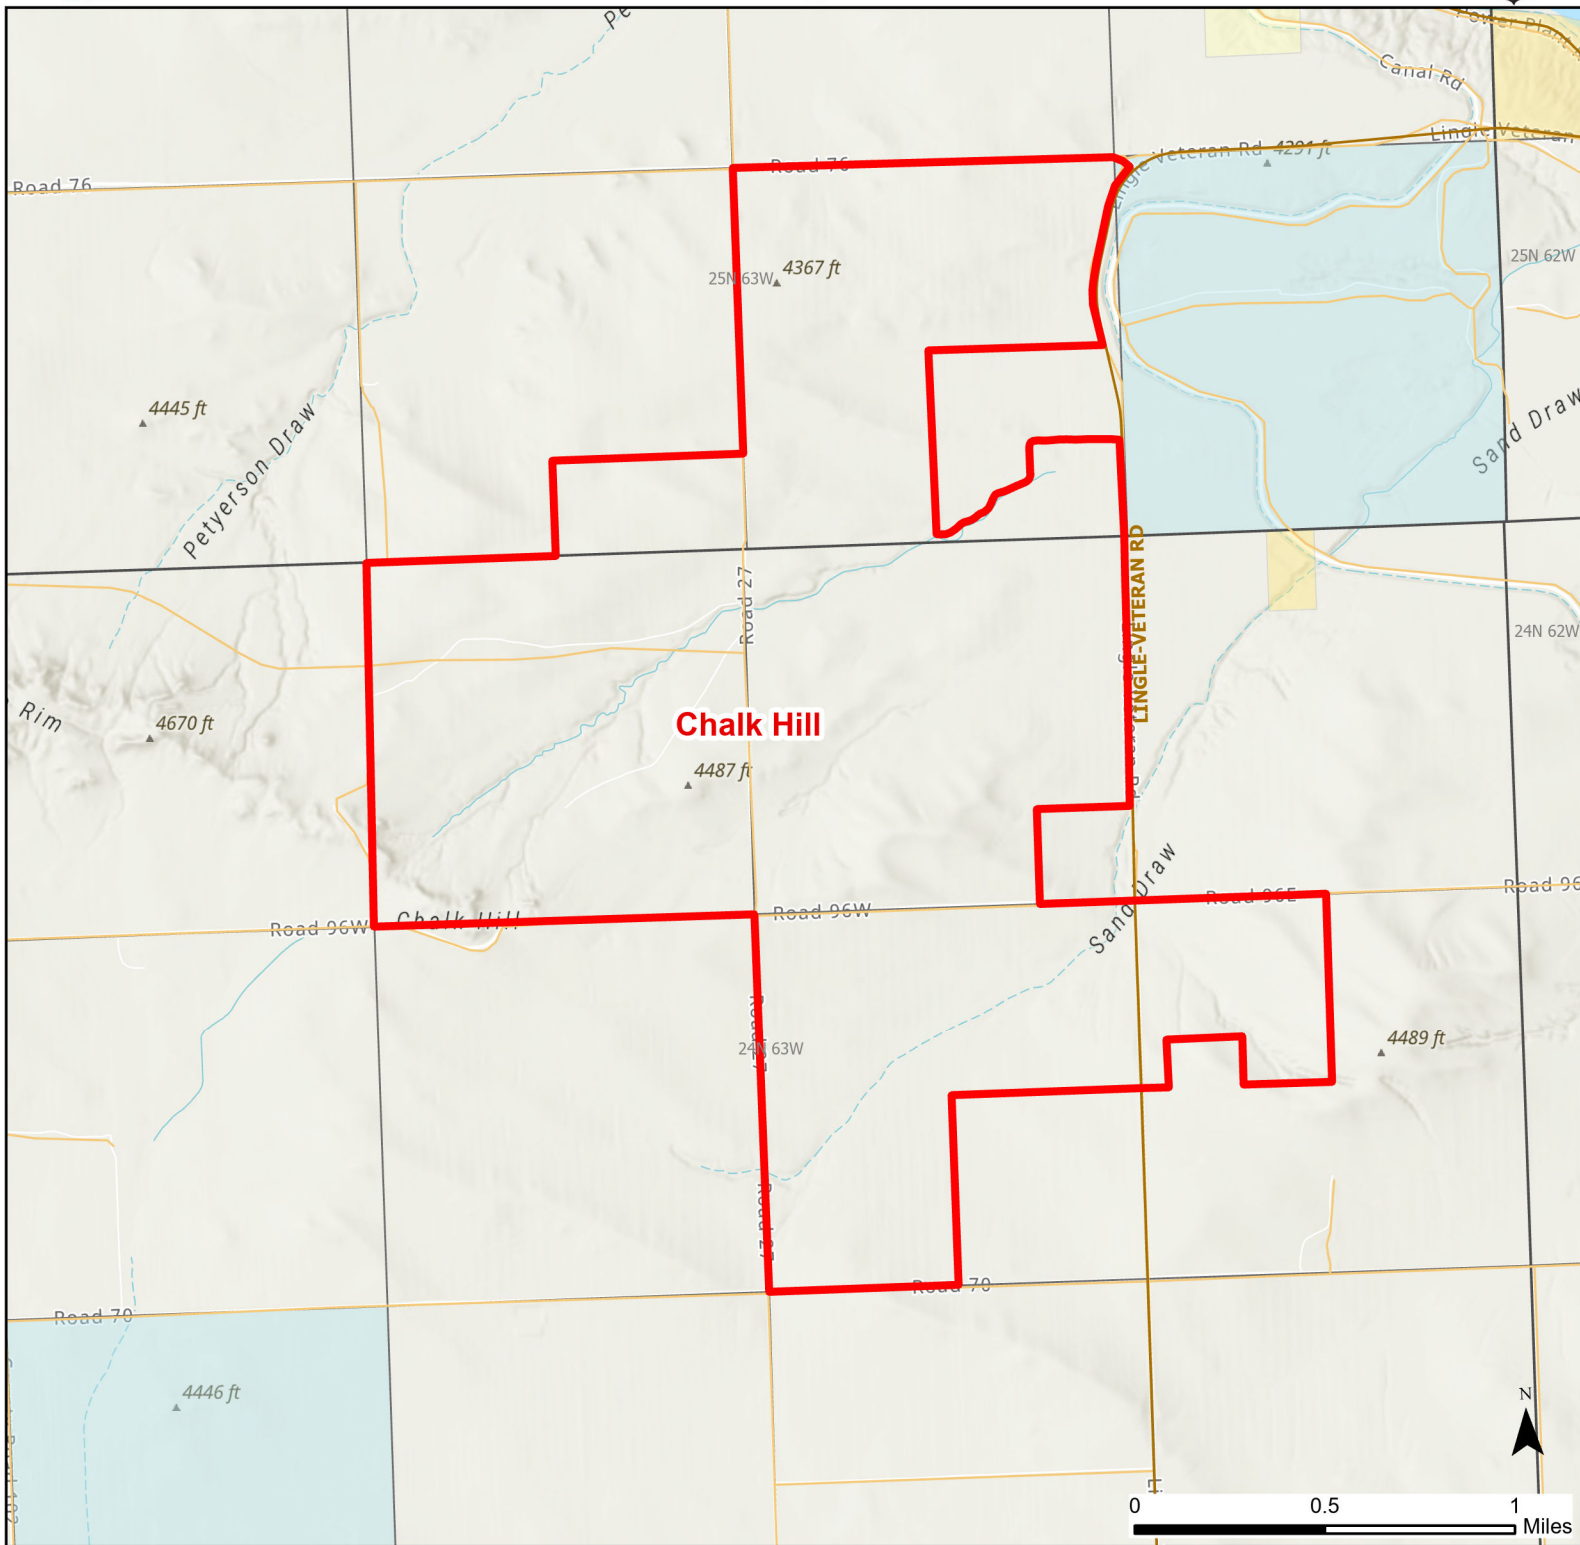

Chalk Hill Hunter Management Area

2024 Hunt
Season

Coupon Box	HMA Use Only	Boundary	Limited Range Weapons and Archery	State
Parking	Special Conditions Apply	Archery Only	Other	BLM
Road Closed	Closed Road			Forest Service
Gate	Roads			DOD
Open Road	HMA Ownership		CLOSED	Wyoming Game & Fish Dept.
	County Boundaries			Private

Species allowed to hunt: Waterfowl, Doves, Antelope, Deer, Elk, Predators

See Ranch Rules for More Information and Restrictions

Hunter Management Area rules apply only to those lands enrolled in the HMA.

This map is for visual use, assistance and general location only, does not represent a survey, and is not to be used for legal conveyance. Hunt Area boundaries are approximate, consult Game and Fish Hunting Regulations for descriptions and restrictions. Access to these private lands for any commercial activity must be gained by contacting the individual landowner(s) directly.