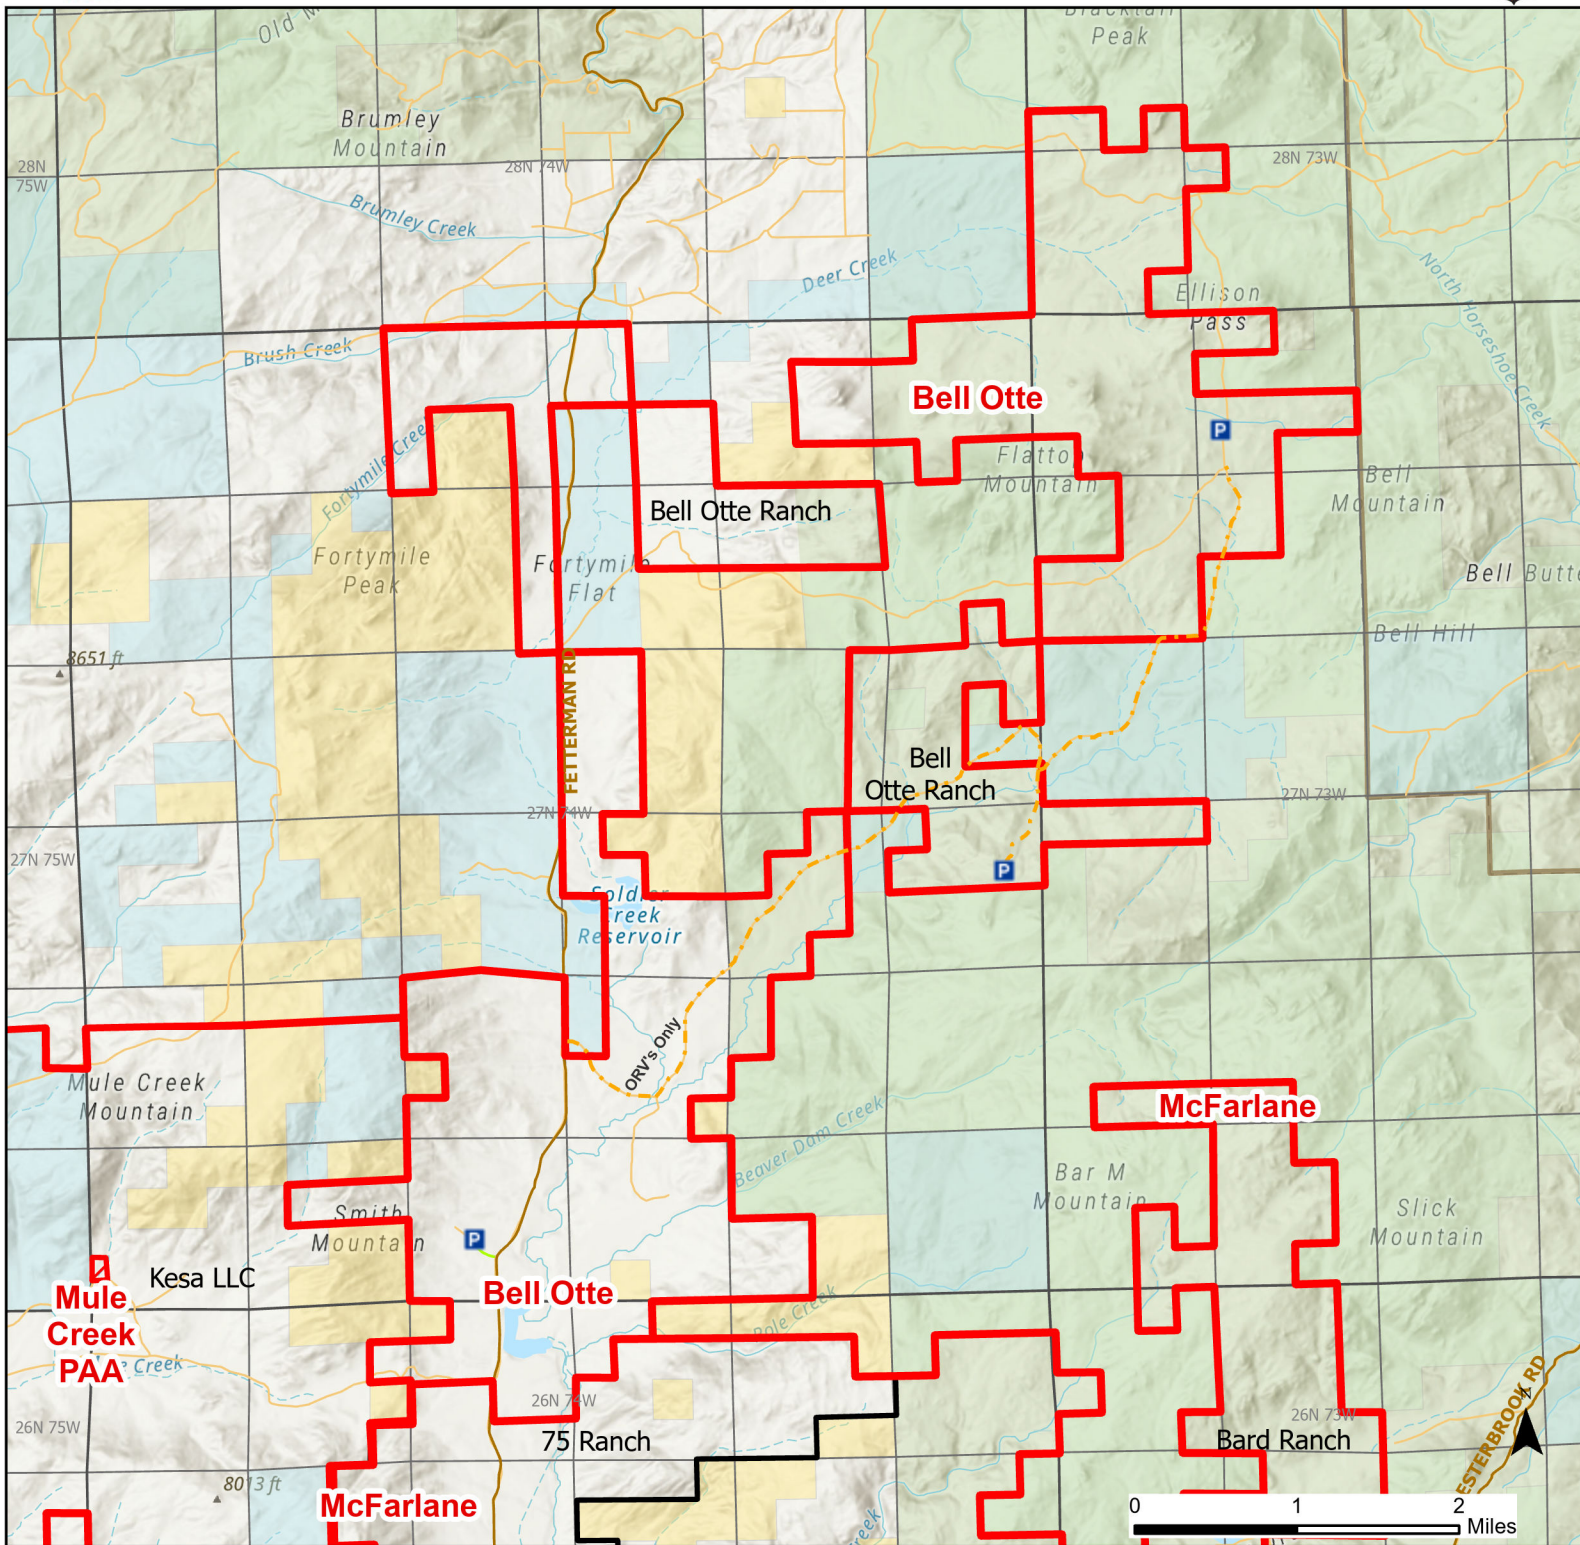

Bell Otte Hunter Management Area

2024 Hunt
Season

Species allowed to hunt: Antlerless Elk

See Ranch Rules for More Information and Restrictions

Hunter Management Area rules apply only to those lands enrolled in the HMA.

This map is for visual use, assistance and general location only, does not represent a survey, and is not to be used for legal conveyance. Hunt Area boundaries are approximate, consult Game and Fish Hunting Regulations for descriptions and restrictions. Access to these private lands for any commercial activity must be gained by contacting the individual landowner(s) directly.