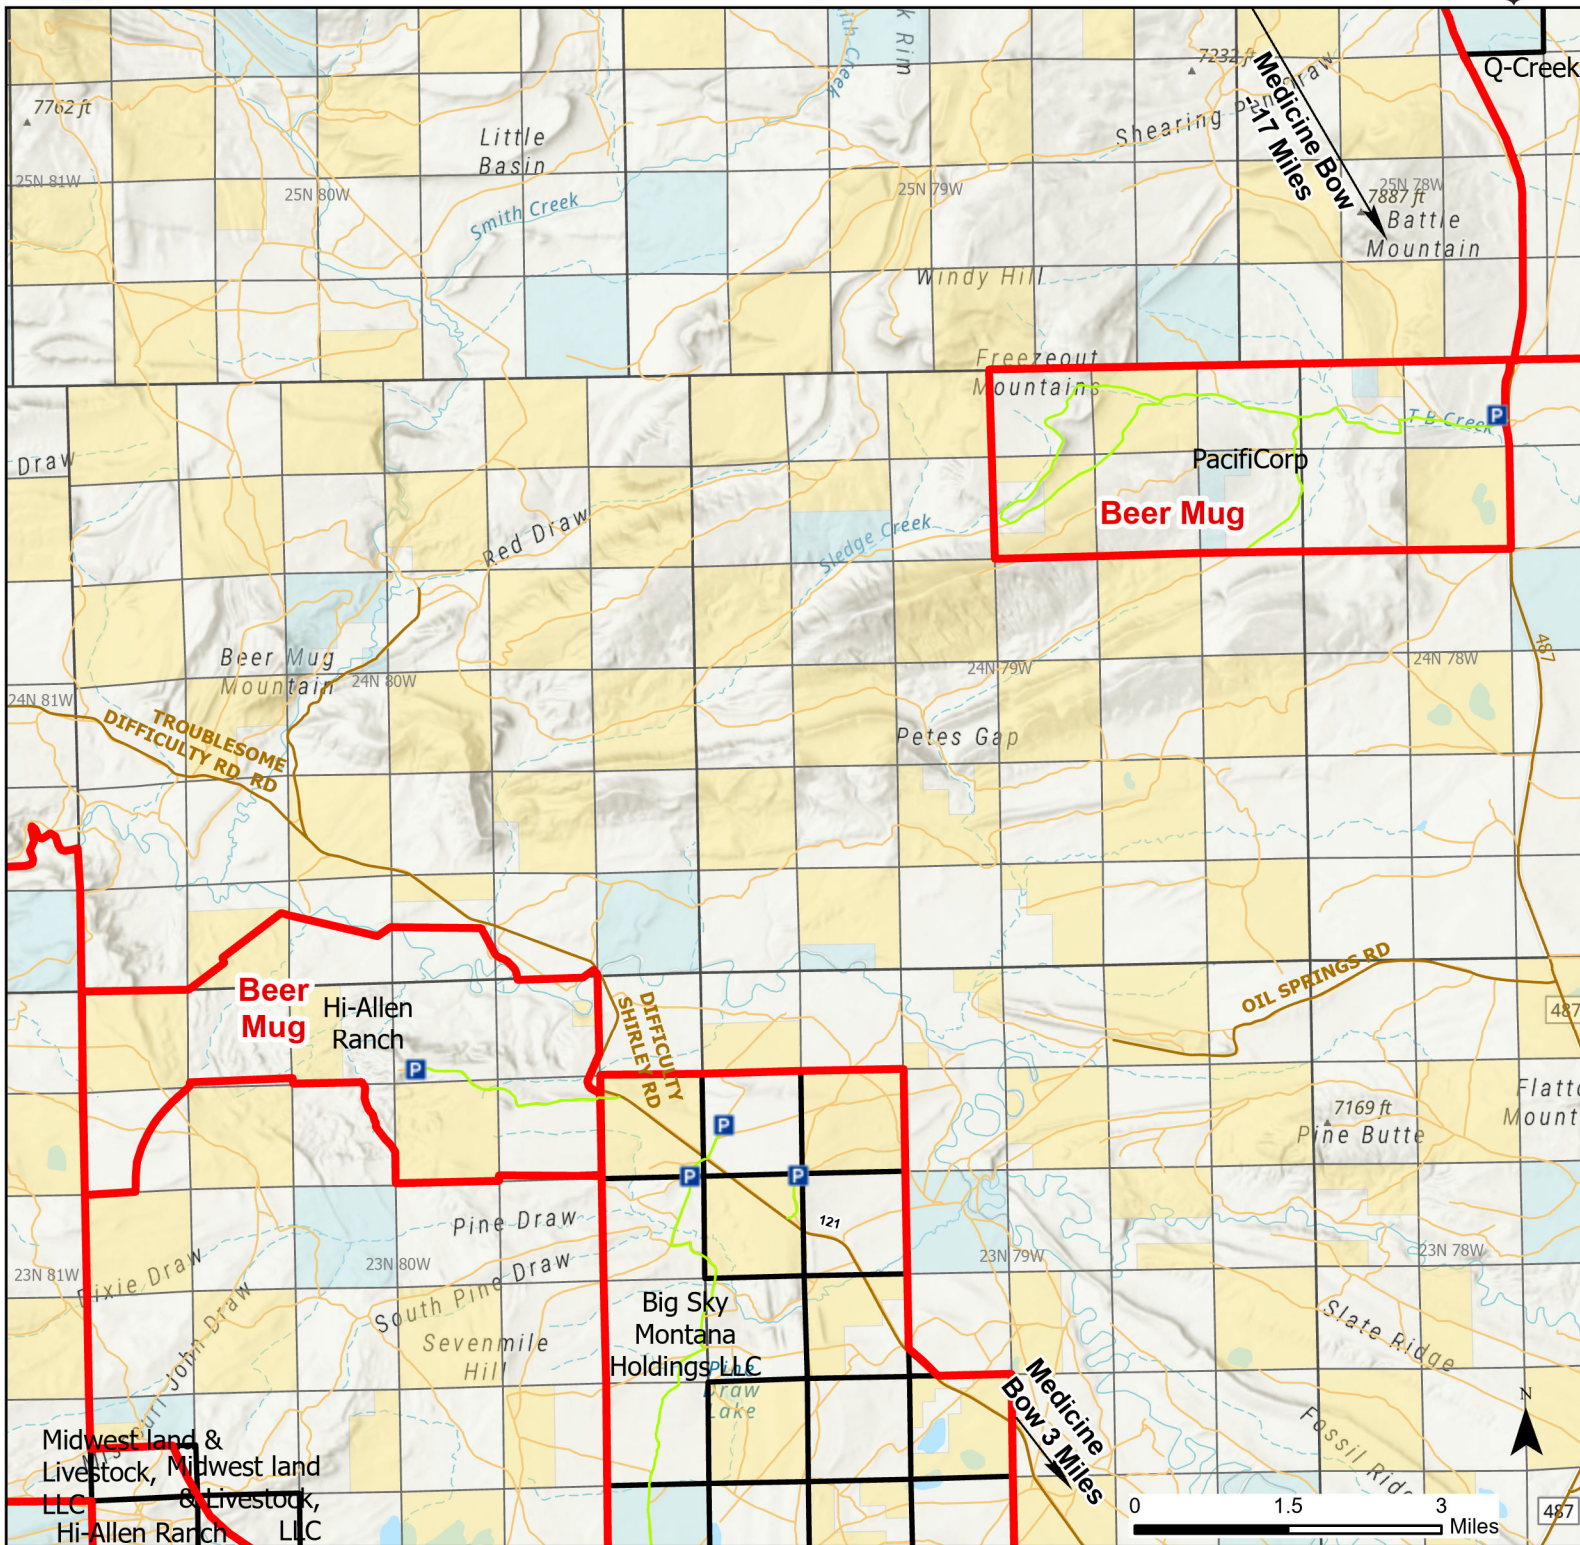

Beer Mug Hunter Management Area

2024 Hunt Season

Coupon Box	HMA Use Only	Boundary	Limited Range Weapons and Archery	State
Parking	Special Conditions Apply	Archery Only	Other	BLM
Road Closed	Closed Road		CLOSED	Forest Service
Gate	Roads			DOD
Open Road	HMA Ownership			Wyoming Game & Fish Dept.
	County Boundaries			Private

Species allowed to hunt: Elk

See Ranch Rules for More Information and Restrictions

Hunter Management Area rules apply only to those lands enrolled in the HMA.

This map is for visual use, assistance and general location only, does not represent a survey, and is not to be used for legal conveyance. Hunt Area boundaries are approximate, consult Game and Fish Hunting Regulations for descriptions and restrictions. Access to these private lands for any commercial activity must be gained by contacting the individual landowner(s) directly.