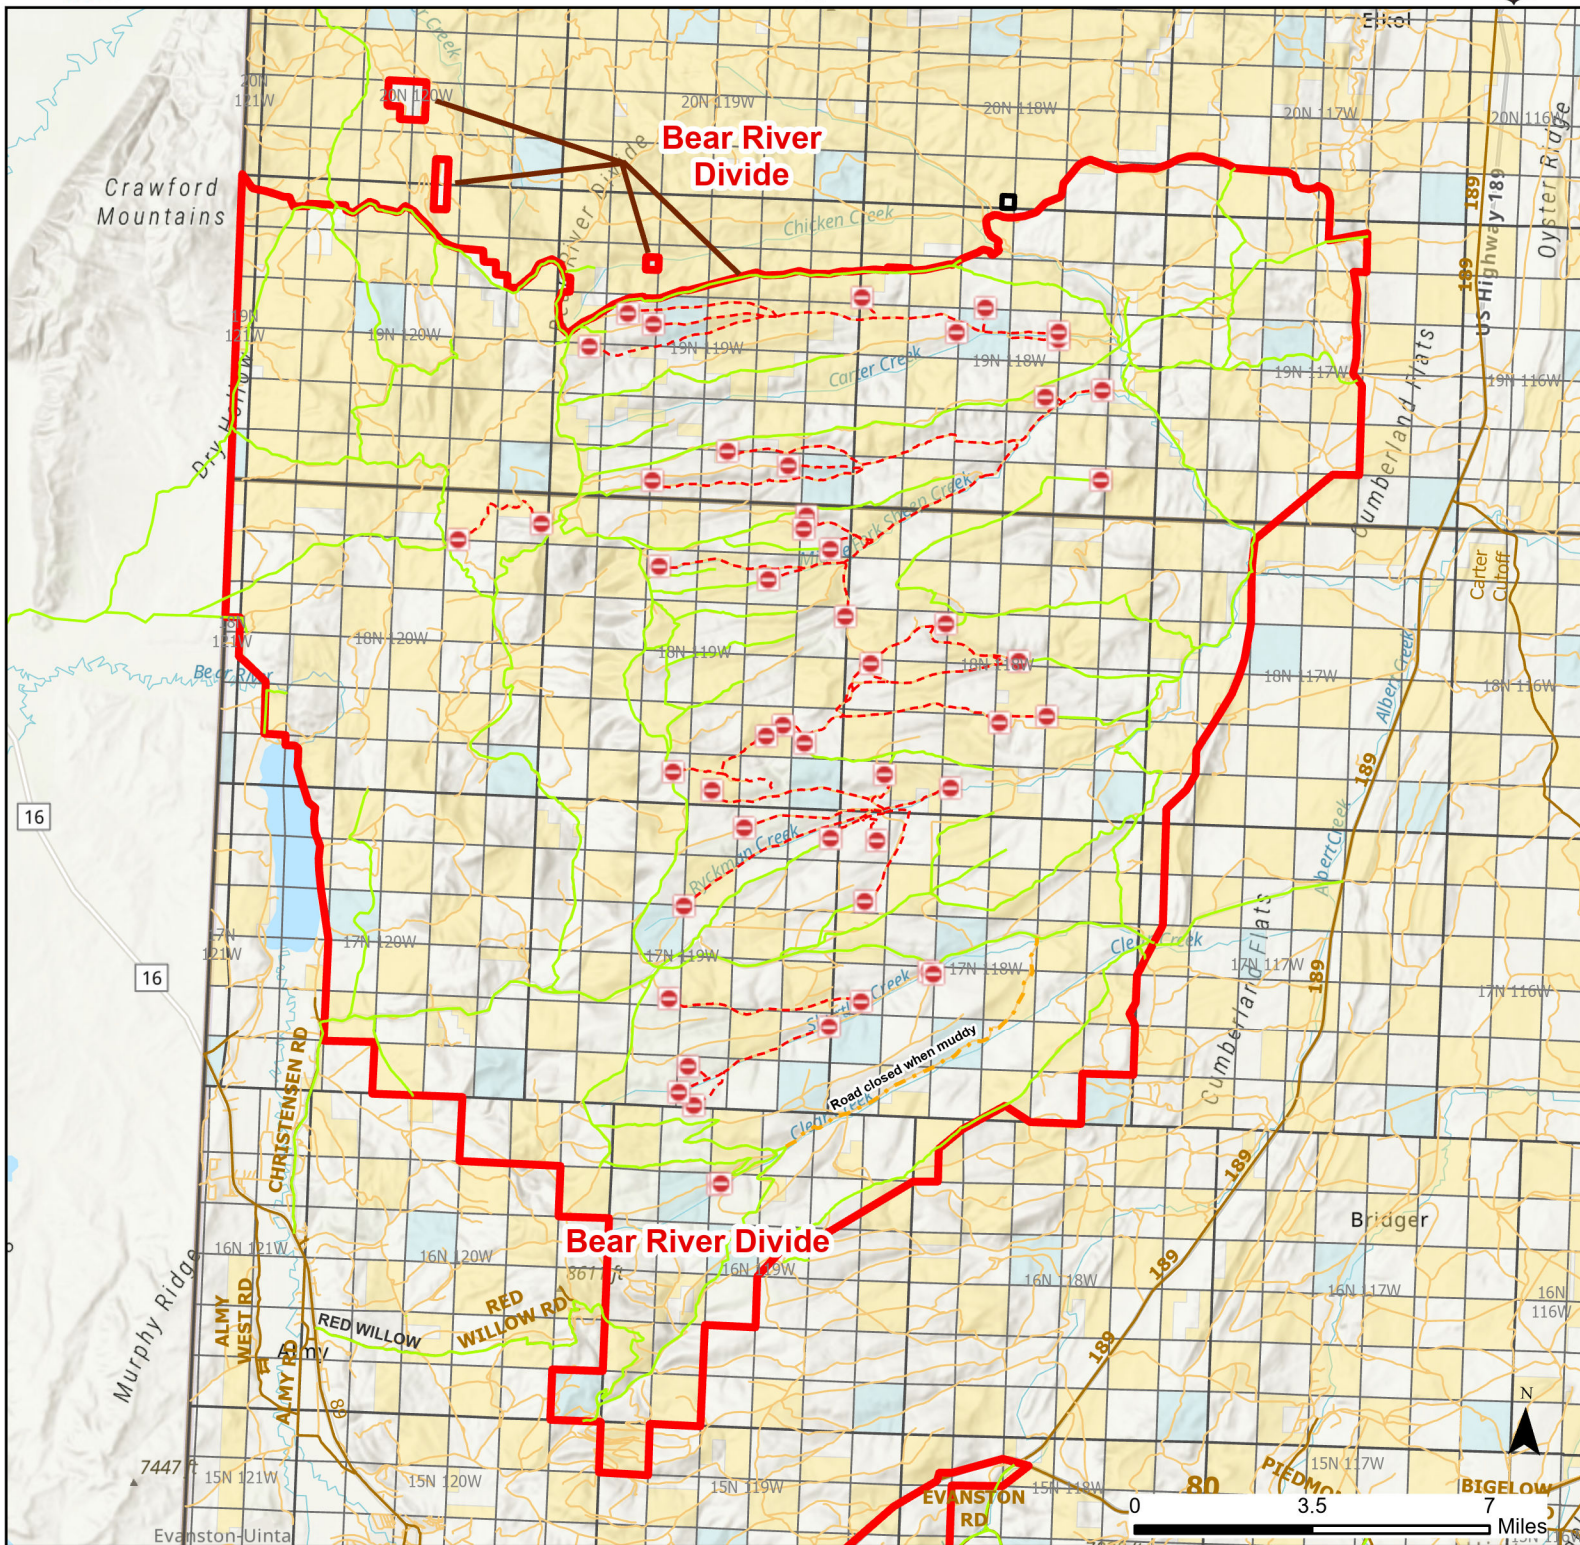

Bear River Divide Hunter Management Area

2024 Hunt
Season

Species allowed to hunt: Waterfowl, Sage Grouse, Rabbits, Antelope, Deer, Elk, Moose, Mountain Lion

See Ranch Rules for More Information and Restrictions

Hunter Management Area rules apply only to those lands enrolled in the HMA.

This map is for visual use, assistance and general location only, does not represent a survey, and is not to be used for legal conveyance. Hunt Area boundaries are approximate, consult Game and Fish Hunting Regulations for descriptions and restrictions. Access to these private lands for any commercial activity must be gained by contacting the individual landowner(s) directly.