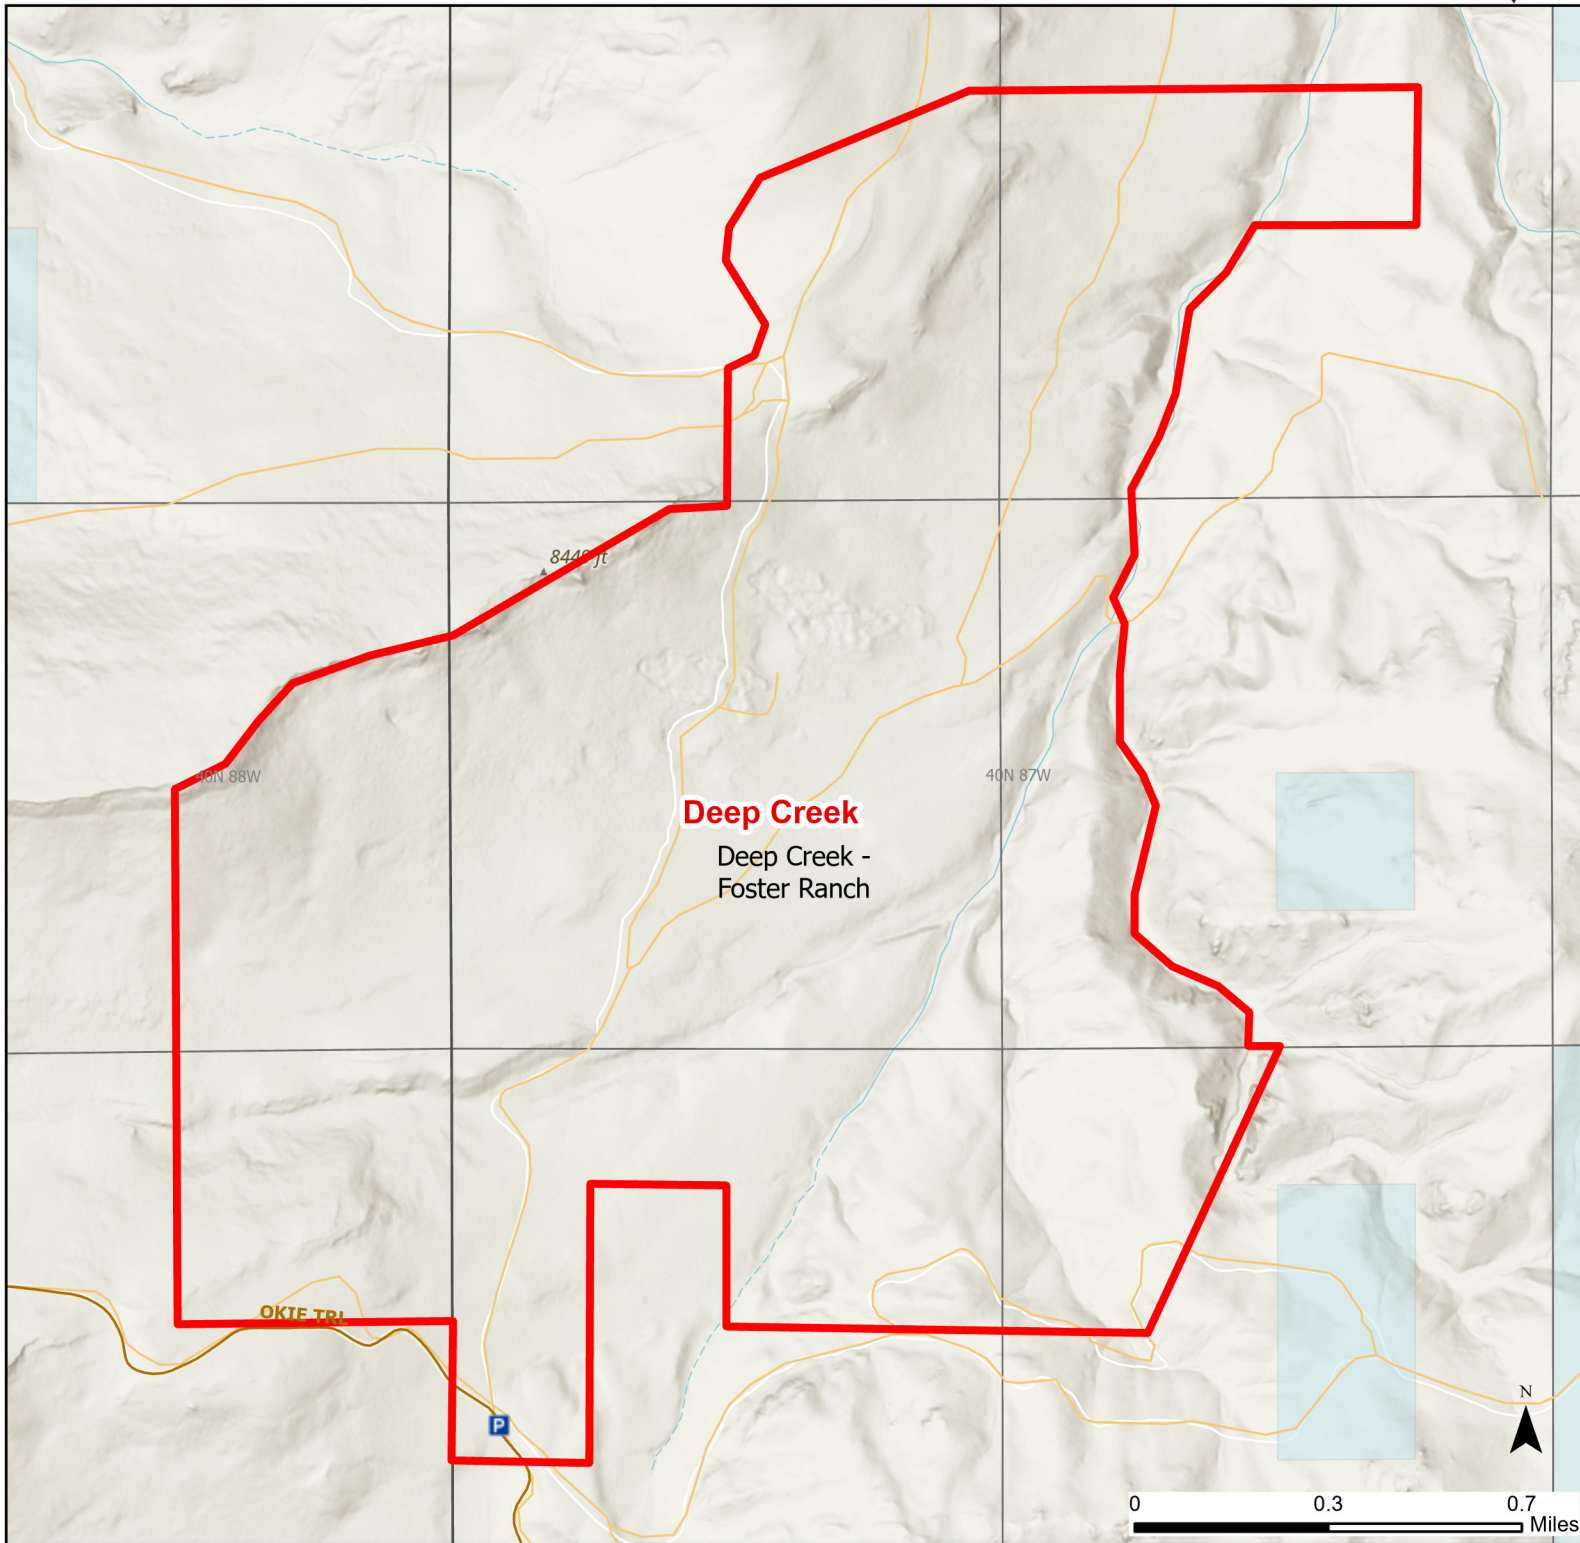

# Deep Creek Hunter Management Area

2024 Hunt  
Season

Species allowed to hunt: Antelope, Deer, Elk

### See Ranch Rules for More Information and Restrictions

Hunter Management Area rules apply only to those lands enrolled in the HMA.

This map is for visual use, assistance and general location only, does not represent a survey, and is not to be used for legal conveyance. Hunt Area boundaries are approximate, consult Game and Fish Hunting Regulations for descriptions and restrictions. Access to these private lands for any commercial activity must be gained by contacting the individual landowner(s) directly.