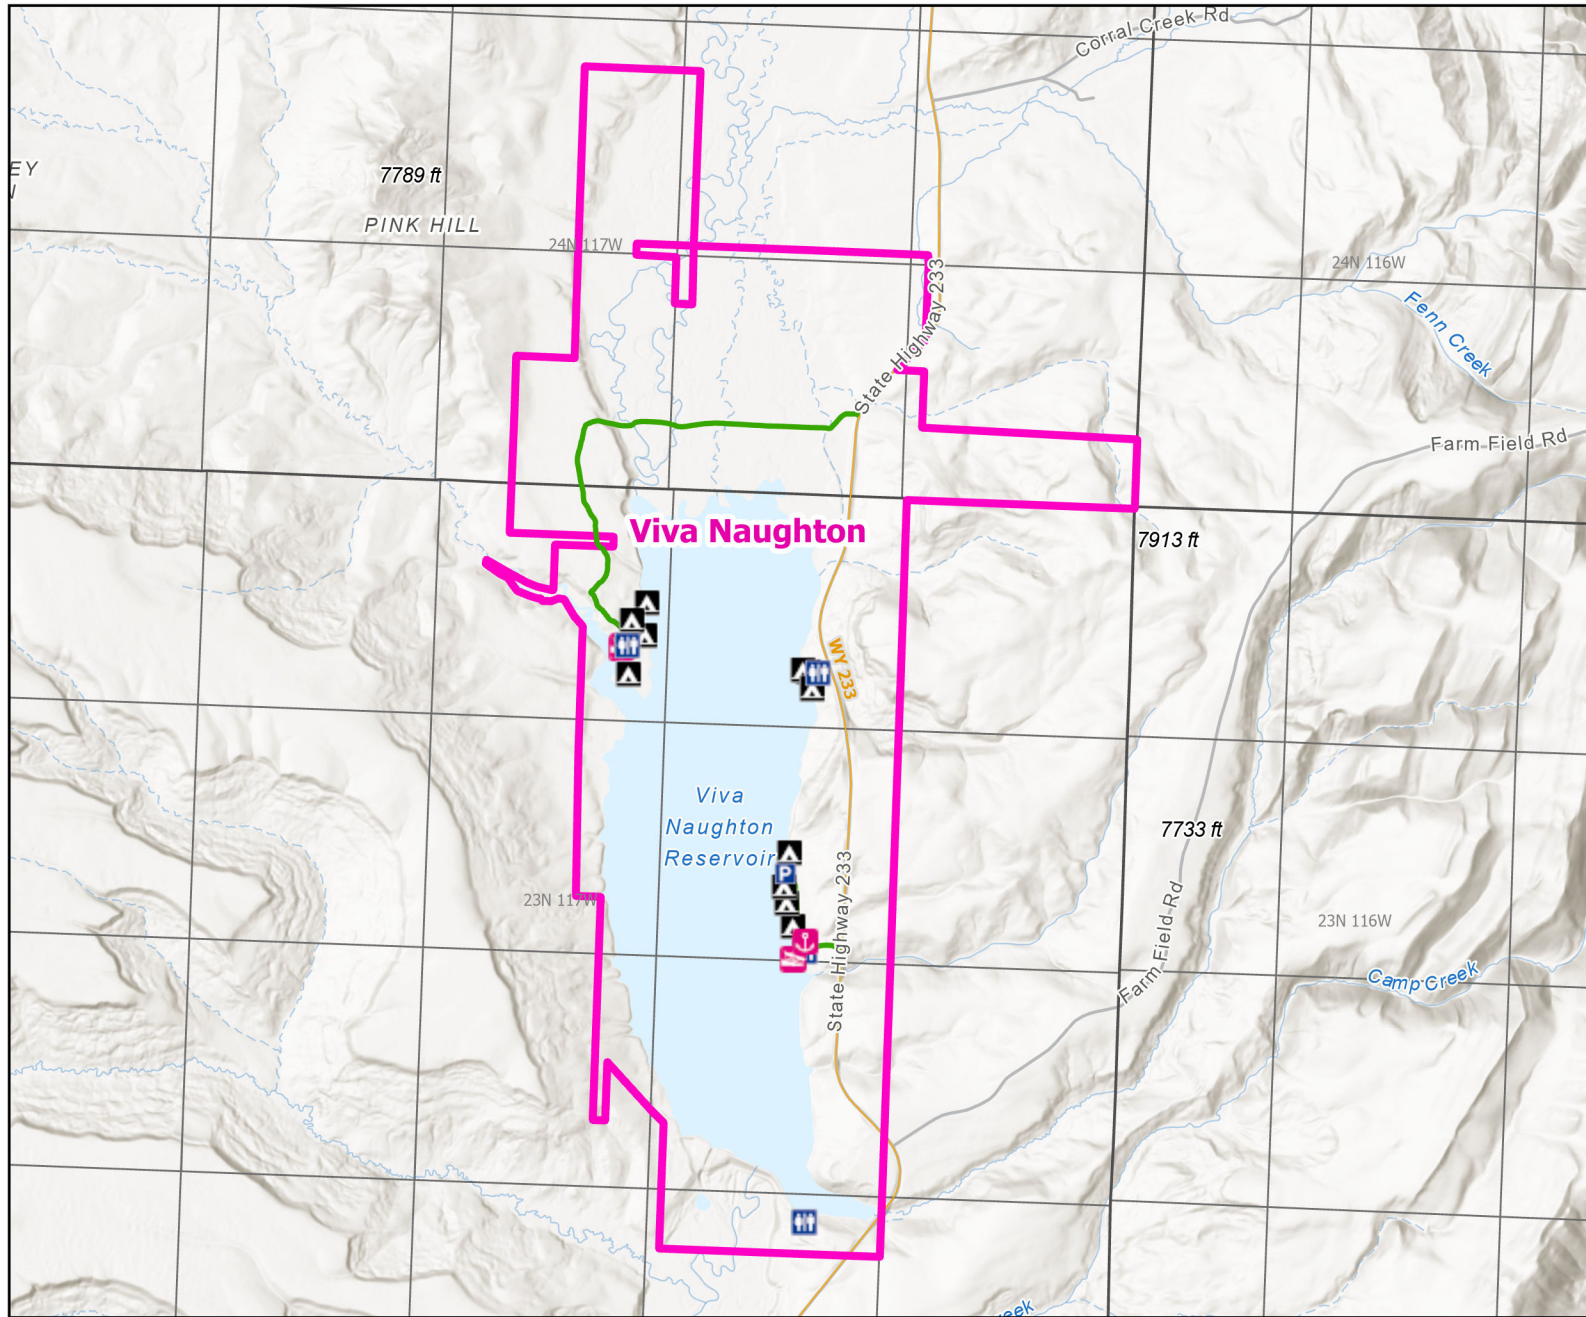

# Viva Naughton Public Access Area

**Recreation Options:** Fishing, Hunting, Camping, Hiking, Floating, Boating, Wildlife Viewing

**Access Dates:** Open year round

**Seasonal Closure:**

**Access Exceptions:**

**Area Regulations:** 7 day camping limit. Hunting restriction are listed on Access Area map. No fireworks. No fishing from the dam

**Shed Limitations:** No collection of shed antlers or horns January 1- May 1 at 6:00 AM

**Pheasant Release Dates:**

This map is for visual use, assistance and general location only, does not represent a survey, and is not to be used for legal conveyance. Hunt Area boundaries are approximate, consult Game and Fish Hunting Regulations for descriptions and restrictions. Access to these private lands for any commercial activity must be gained by contacting the individual landowner(s) directly.