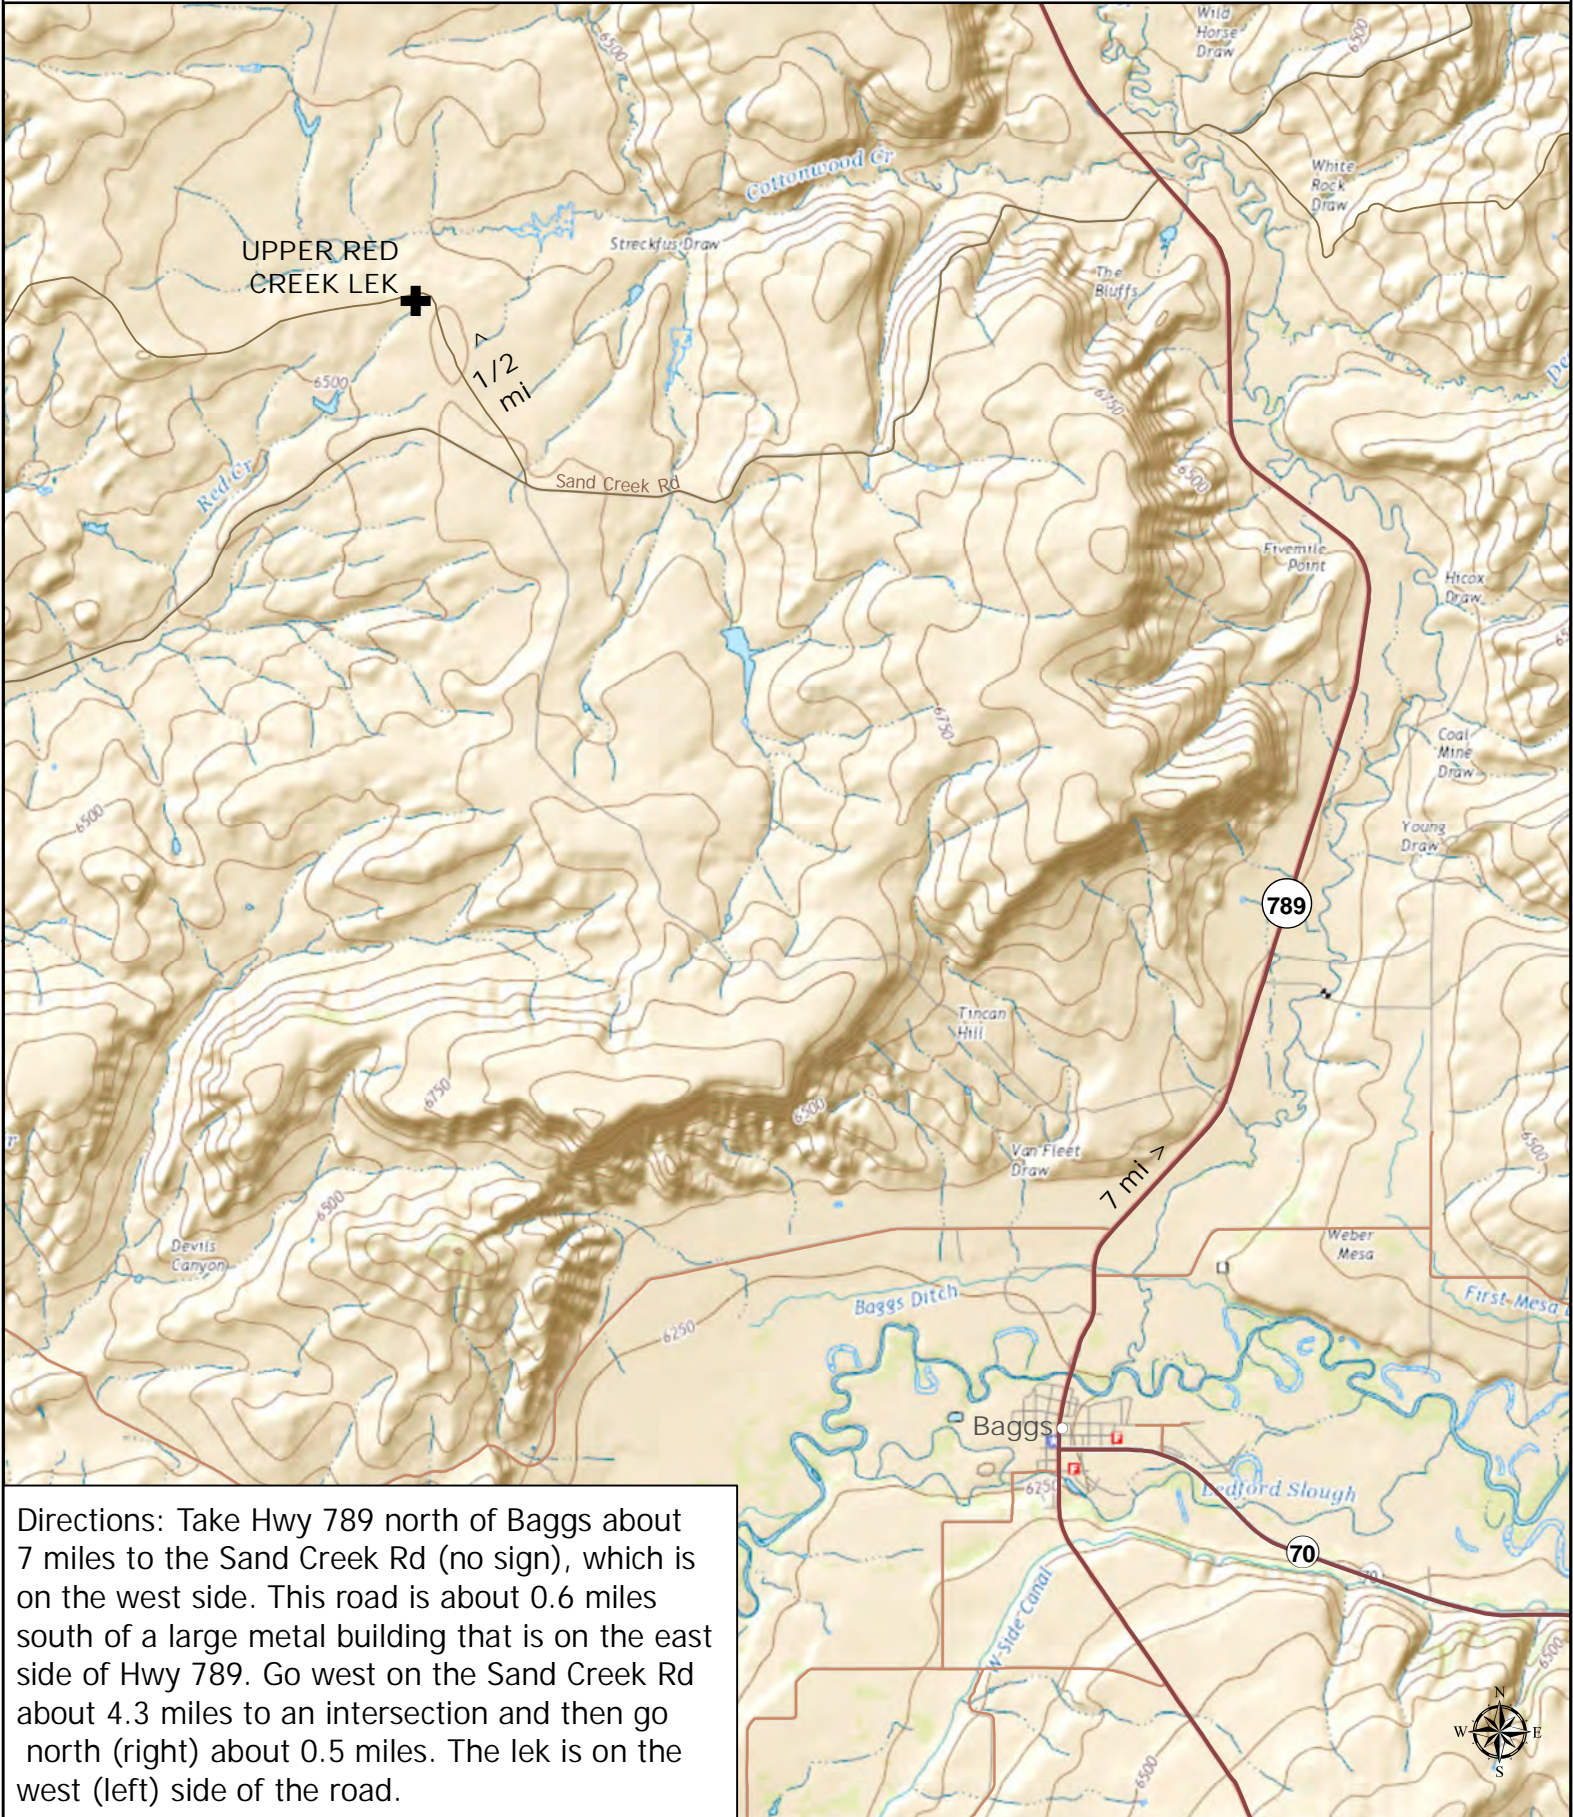

Upper Red Creek Lek in Carbon County

Nyssa Whitford
Sage-Grouse GIS Analyst
Lander Regional Office
01.24.17

0 0.5 1 2 Miles

✚ Viewing Guide Lek