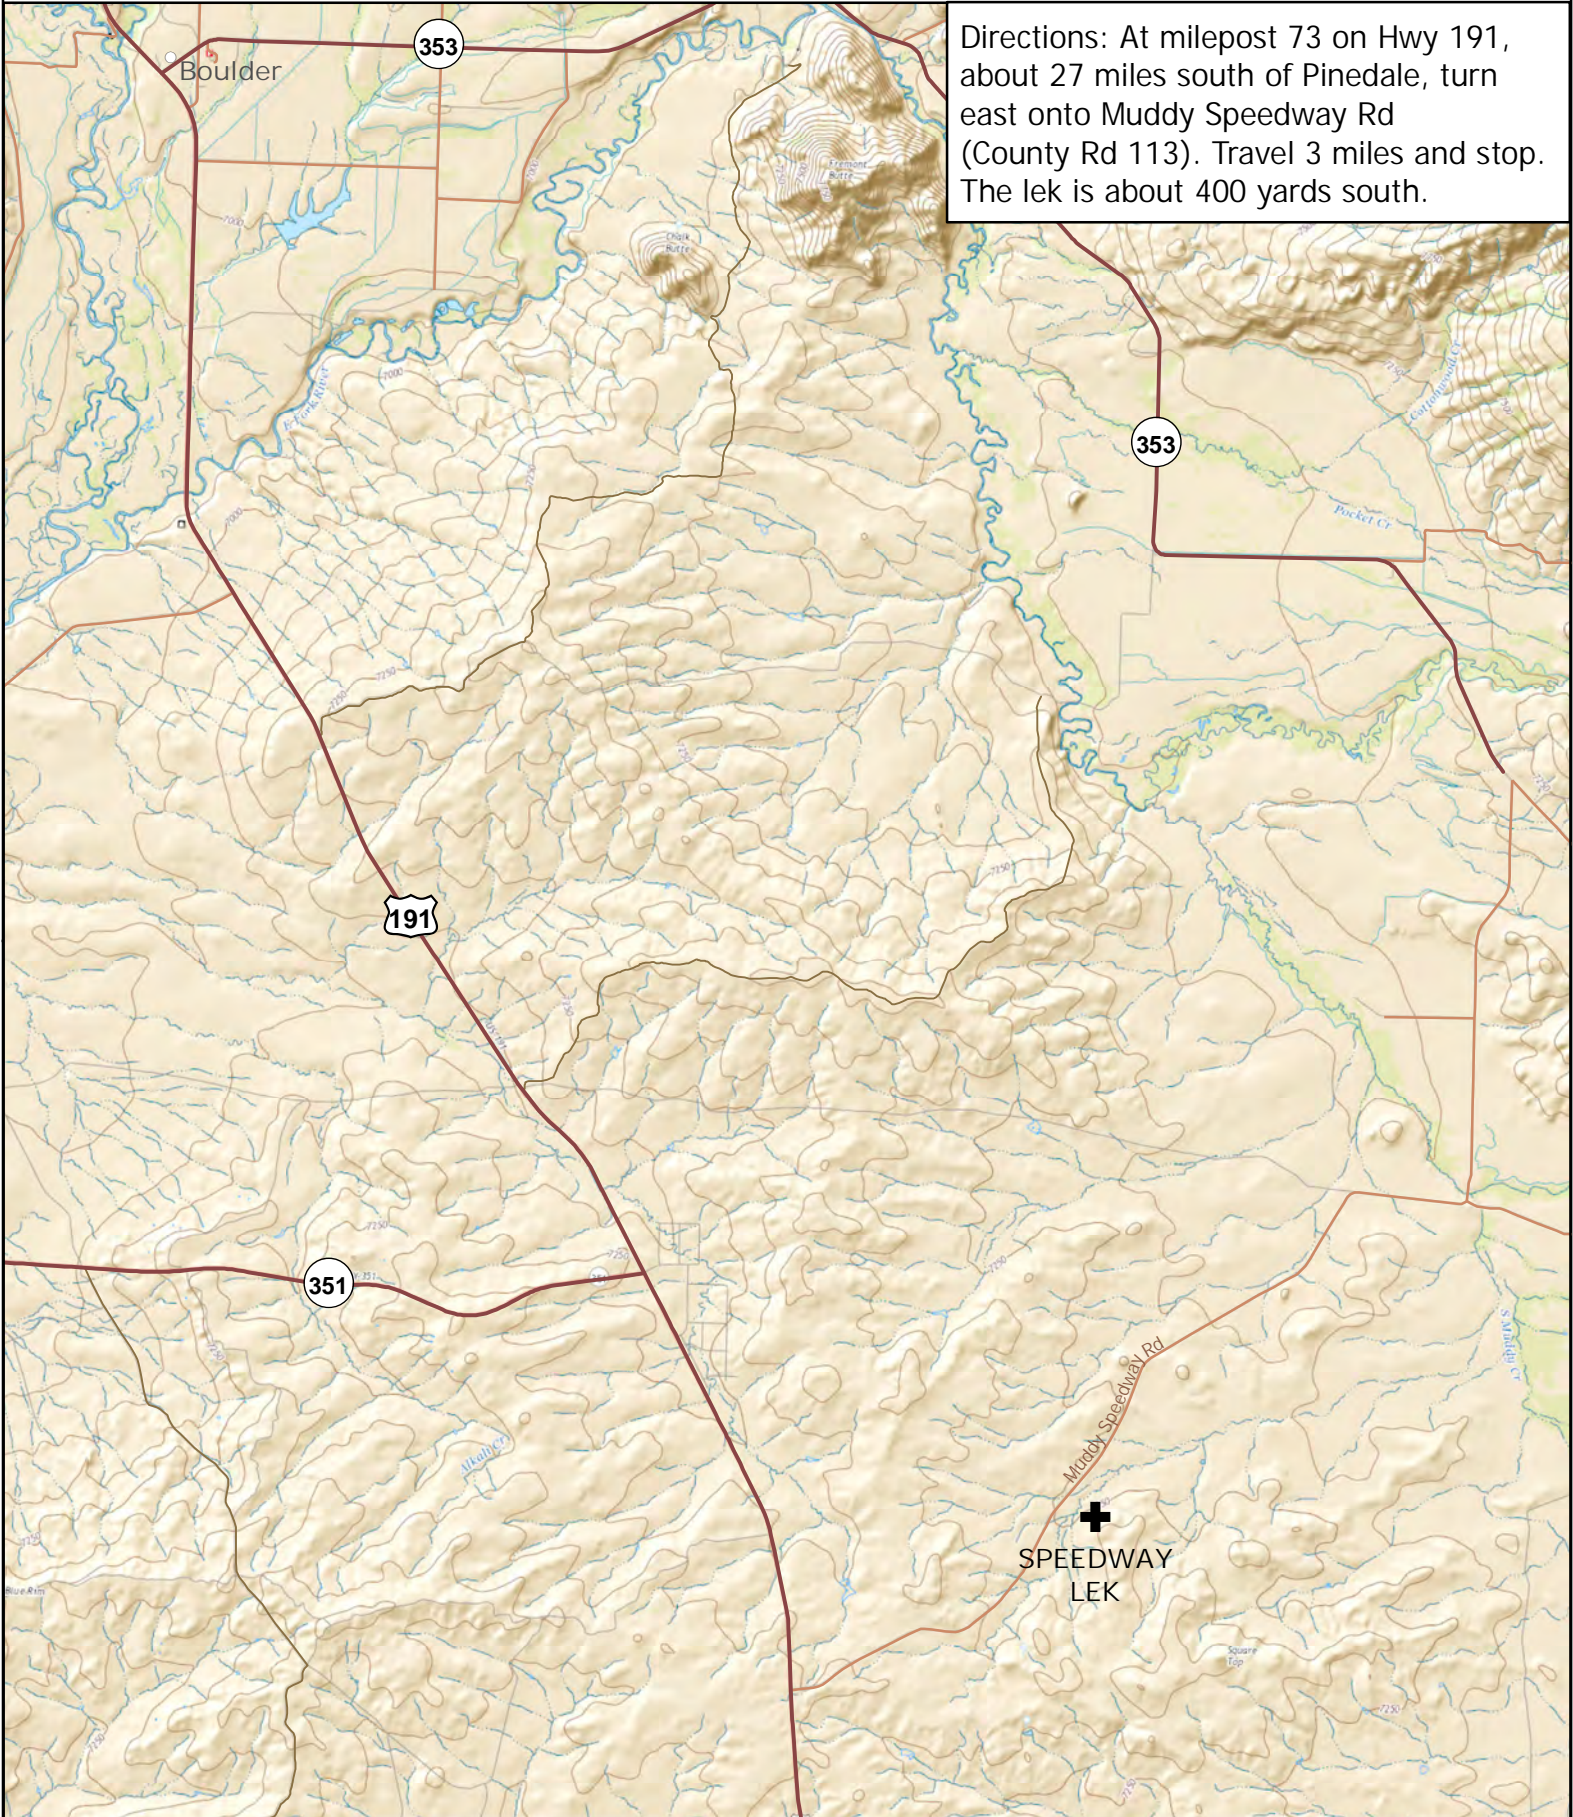

Speedway Lek in Sublette County

Directions: At milepost 73 on Hwy 191, about 27 miles south of Pinedale, turn east onto Muddy Speedway Rd (County Rd 113). Travel 3 miles and stop. The lek is about 400 yards south.

Nyssa Whitford
Sage-Grouse GIS Analyst
Lander Regional Office
01.24.17

+ Viewing Guide Lek