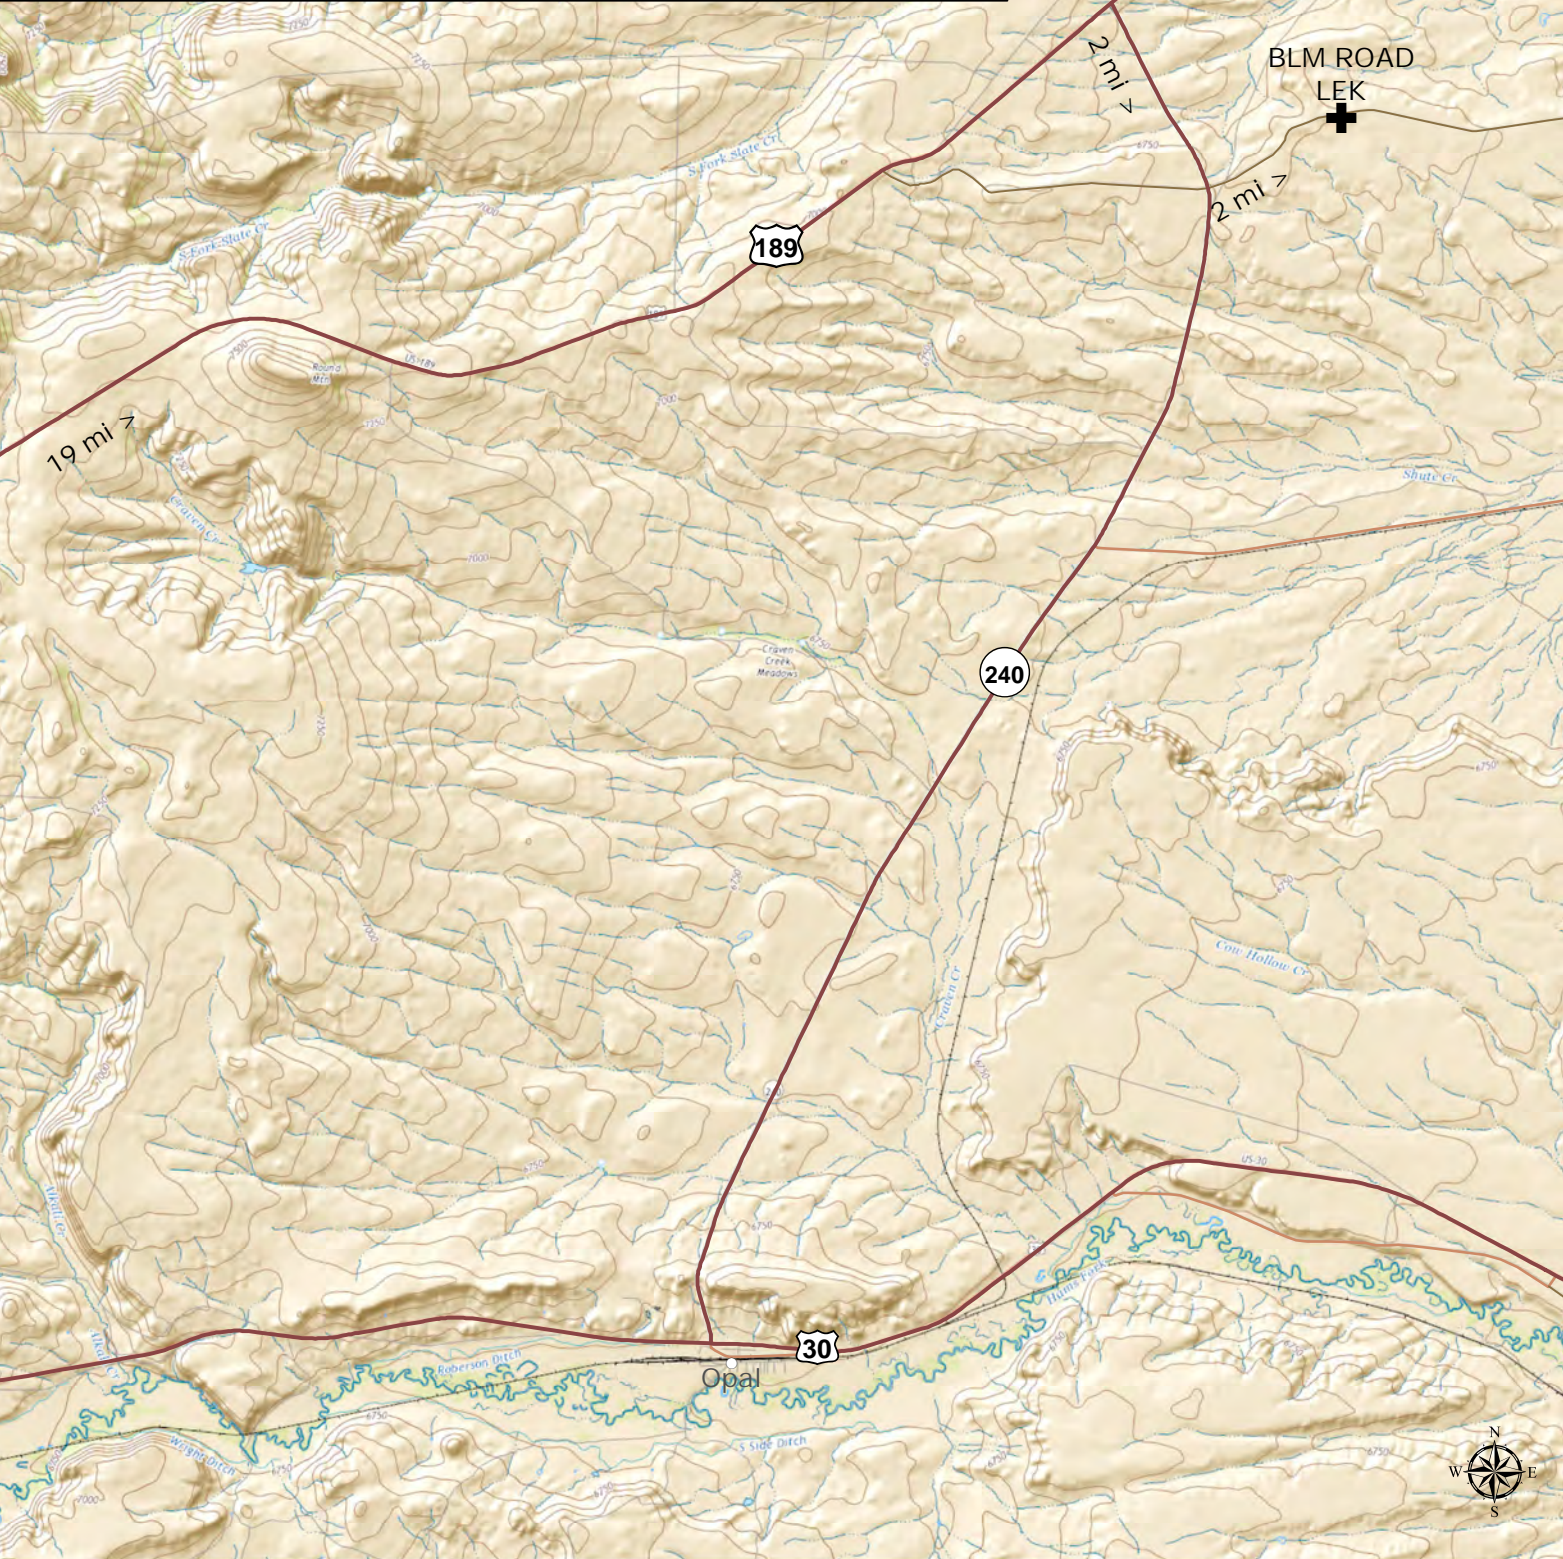

# BLM Road Lek in Lincoln County

Directions: Take Hwy 189 east/northeast from Kemmerer about 19 miles to the Opal Cut-off (Hwy 240). Go right (south) on Hwy 240 about 2 miles. There you will see a sign with directions to the lek. The lek is about 2 miles from the first sign. Travel east about 1 mile to another lek direction sign and then take another left (north) to the parking area.

Nyssa Whitford  
Sage-Grouse GIS Analyst  
Lander Regional Office  
01.24.17

➤ Viewing Guide Lek