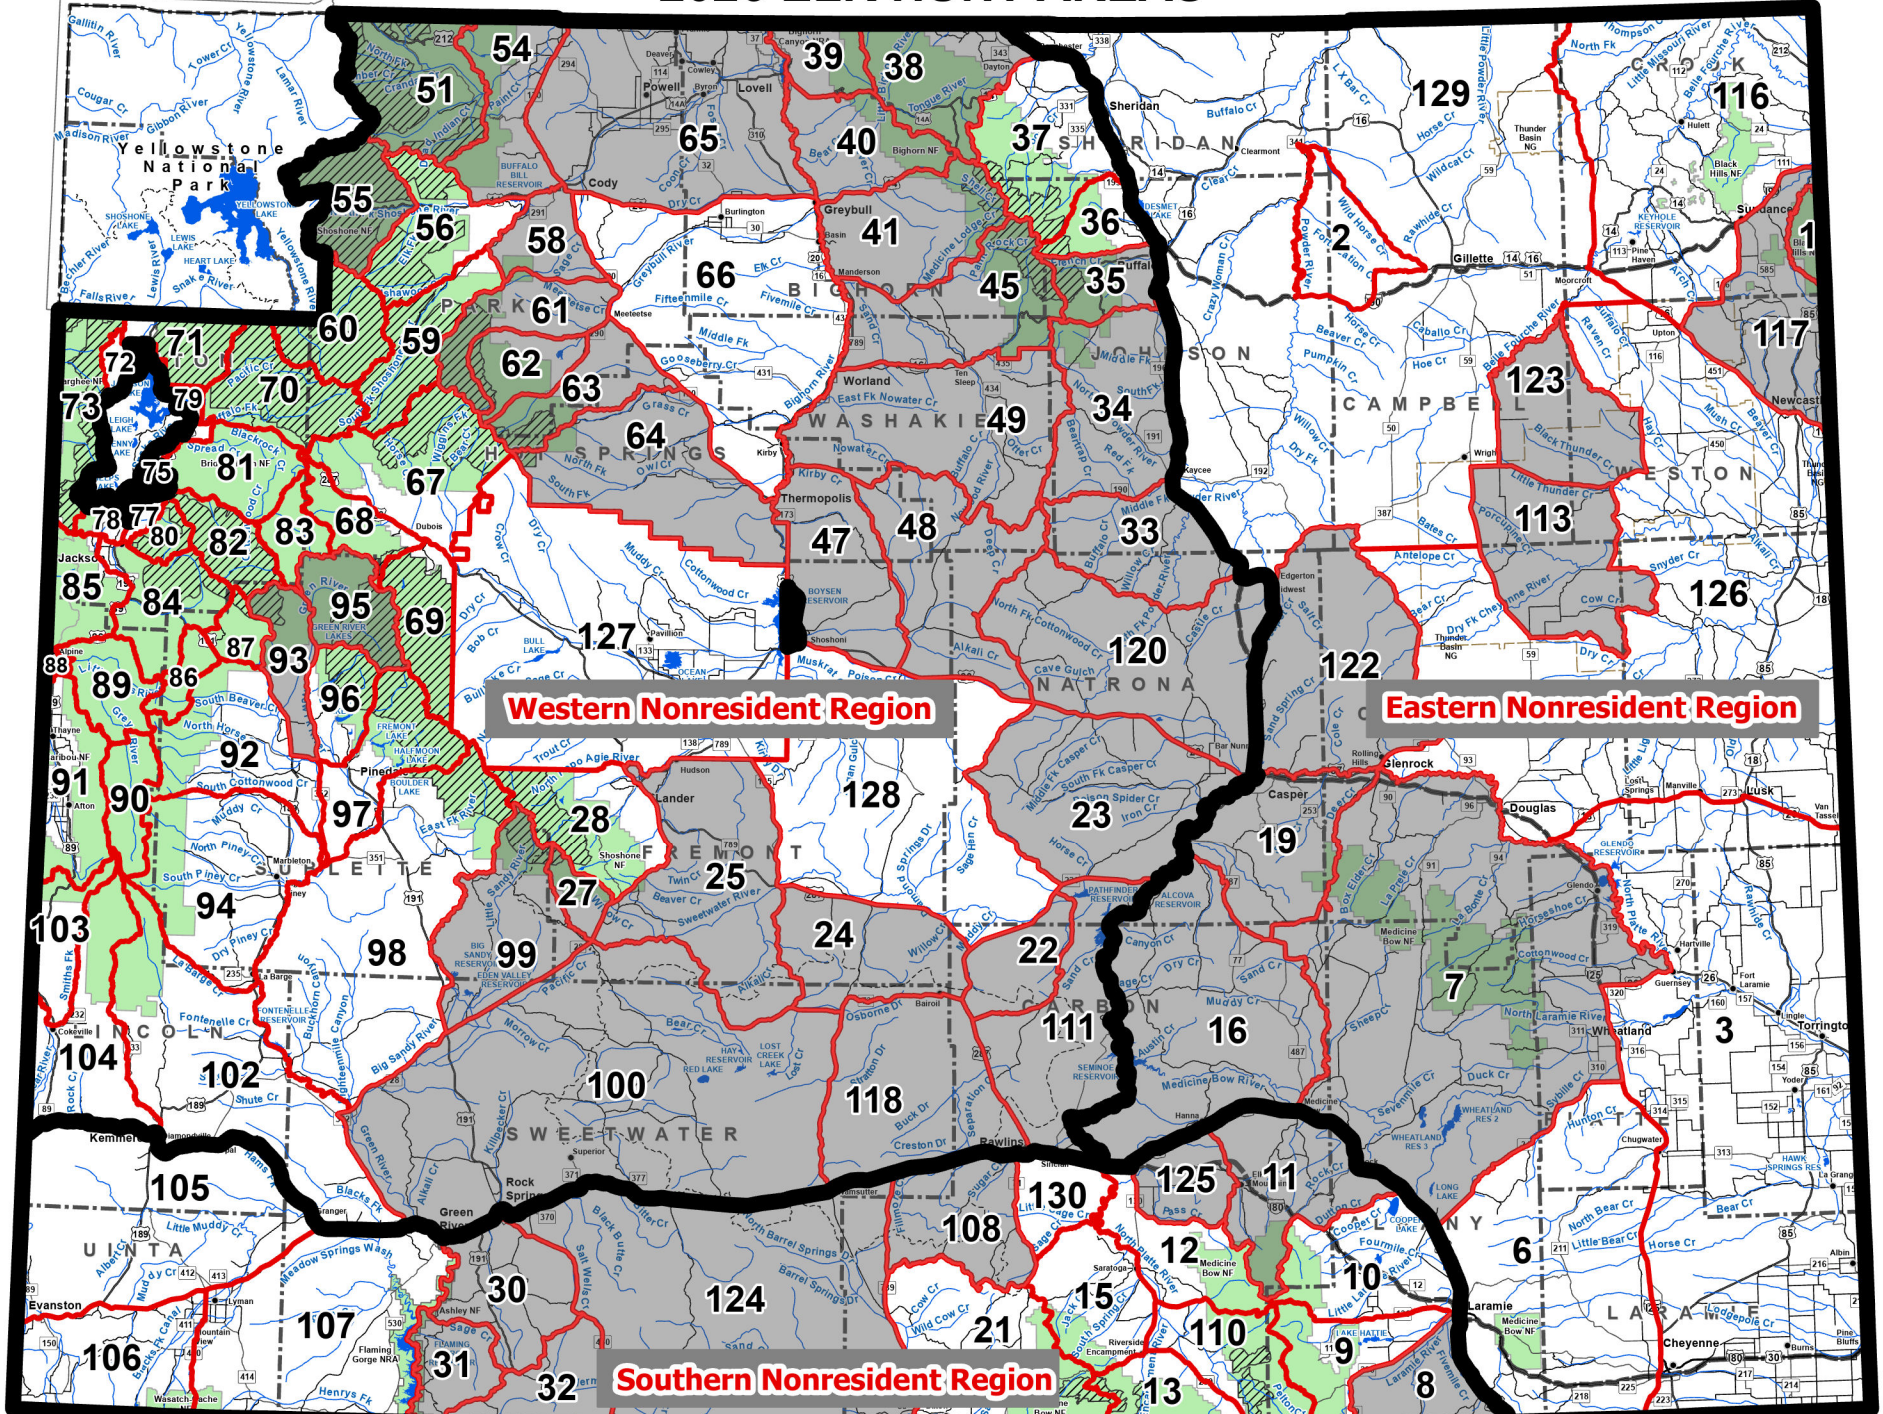

2026 ELK HUNT AREAS

THIS MAP IS FOR GENERAL REFERENCE ONLY. Please use the written descriptions in this regulation for detailed boundary information.

Nonresident Regions

LIMITED QUOTA AREAS - Nonresident Region General and Resident General Licenses are not valid for limited quota areas.

Note: Wilderness area, nonresidents must have guides