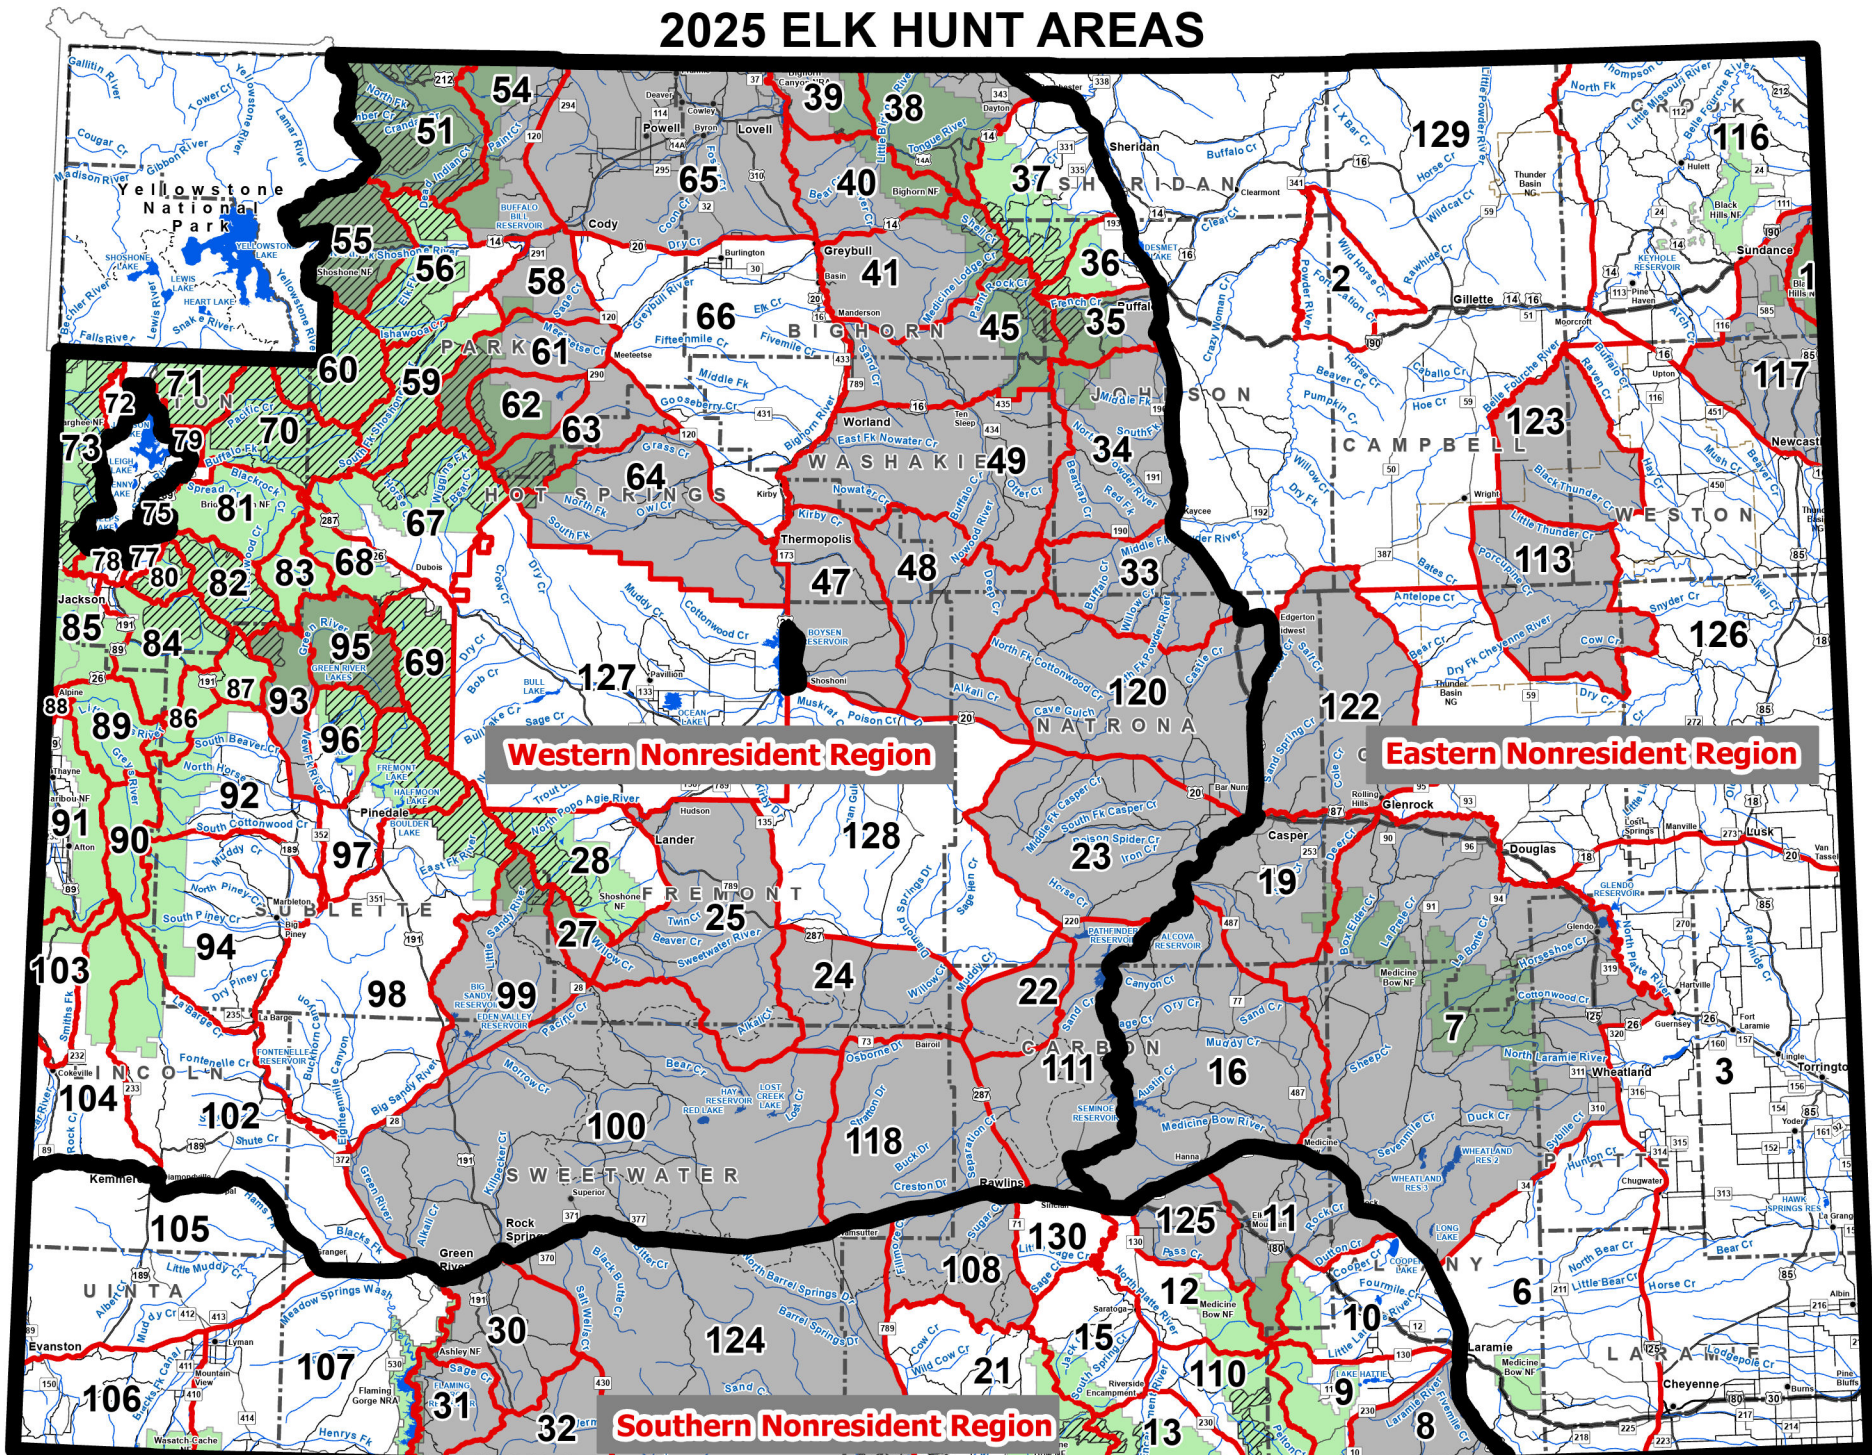

2025 ELK HUNT AREAS

THIS MAP IS FOR GENERAL REFERENCE ONLY. Please use the written descriptions in this regulation for detailed boundary information.

Nonresident Regions

LIMITED QUOTA AREAS - Nonresident Region General and Resident General Licenses are not valid for limited quota areas.

Note: Wilderness area, nonresidents must have guides