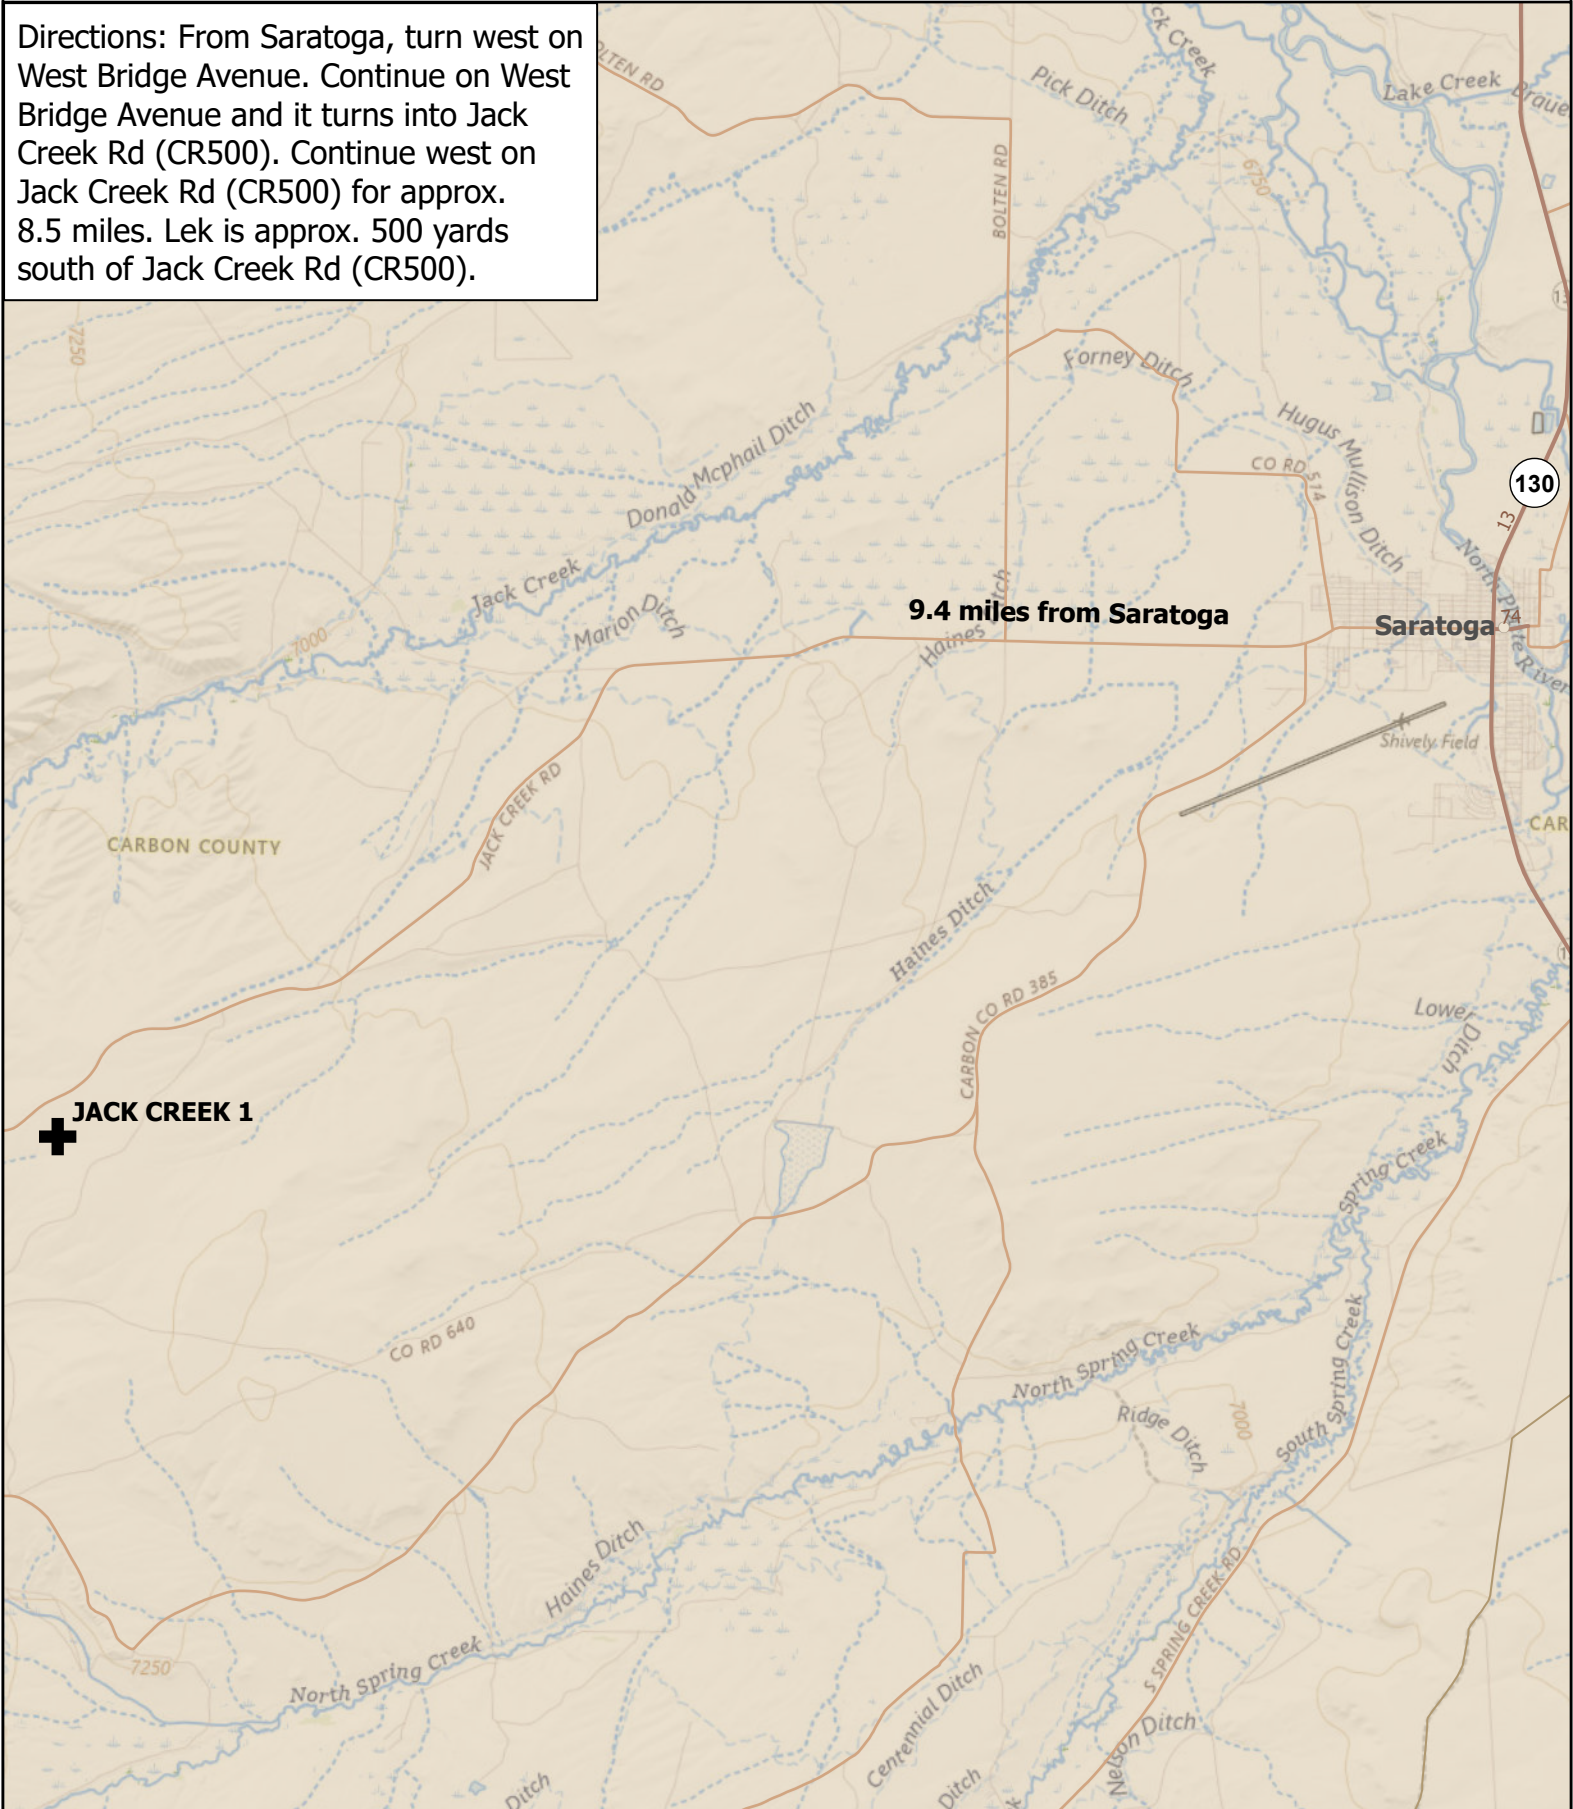

Jack Creek 1 in Carbon County

Directions: From Saratoga, turn west on West Bridge Avenue. Continue on West Bridge Avenue and it turns into Jack Creek Rd (CR500). Continue west on Jack Creek Rd (CR500) for approx. 8.5 miles. Lek is approx. 500 yards south of Jack Creek Rd (CR500).

Nyssa Whitford
Sage-Grouse Biologist
Lander Regional Office
01.10.25

➤ Viewing Guide Lek