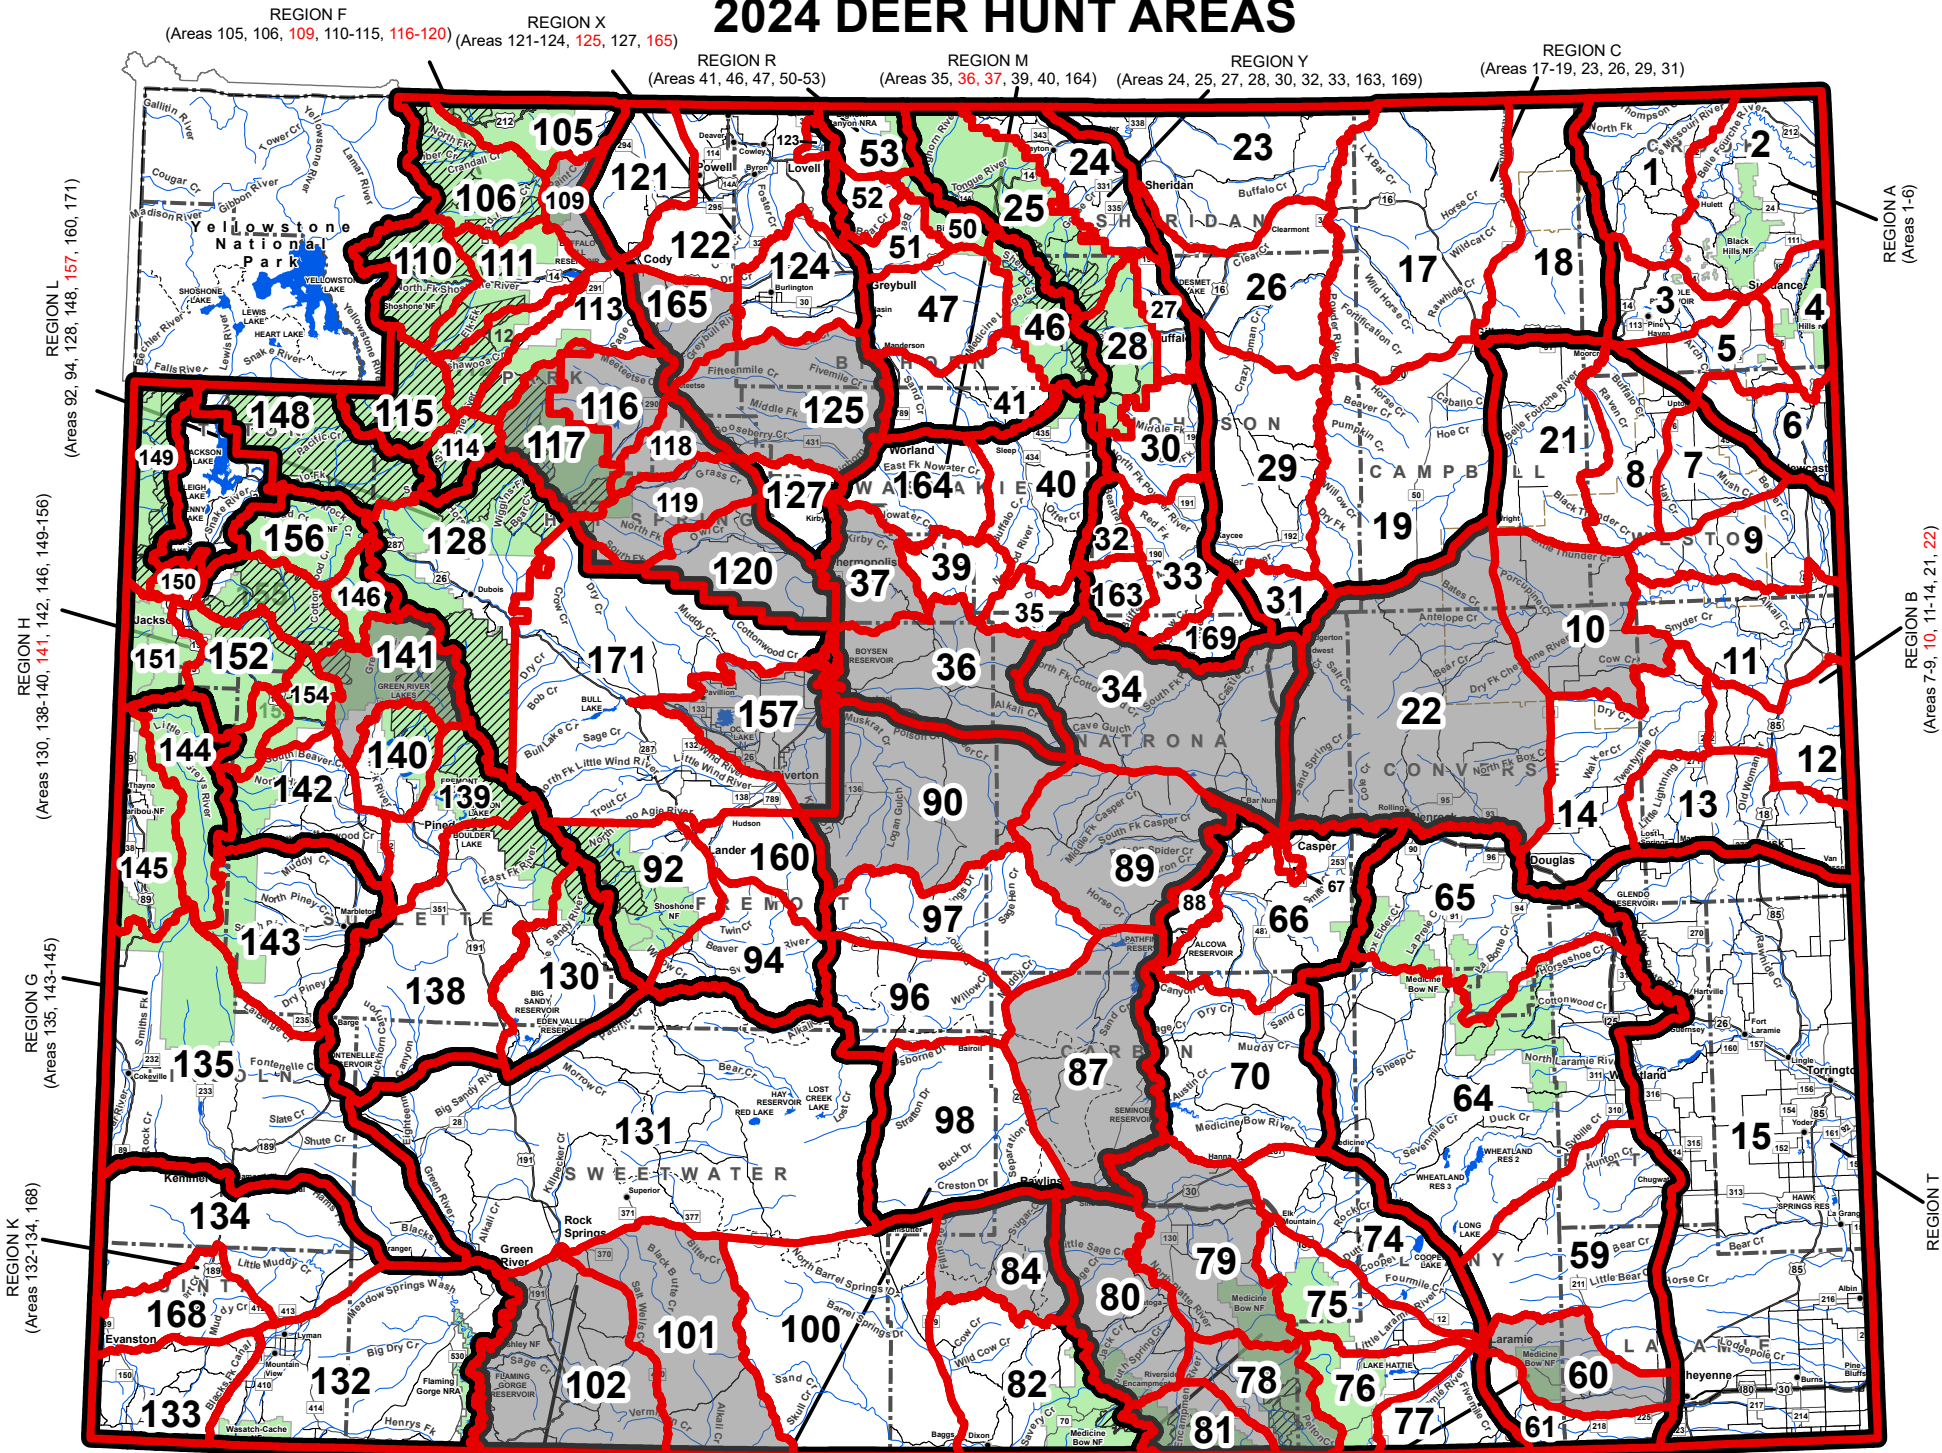

2024 DEER HUNT AREAS

THIS MAP IS FOR GENERAL REFERENCE ONLY. Please use the written boundary descriptions in this regulation for detailed boundary information.

Note: Wilderness area, non-residents must have guides
 LIMITED QUOTA AREAS - Nonresident Region General and Resident General Licenses are not valid for limited quota areas.