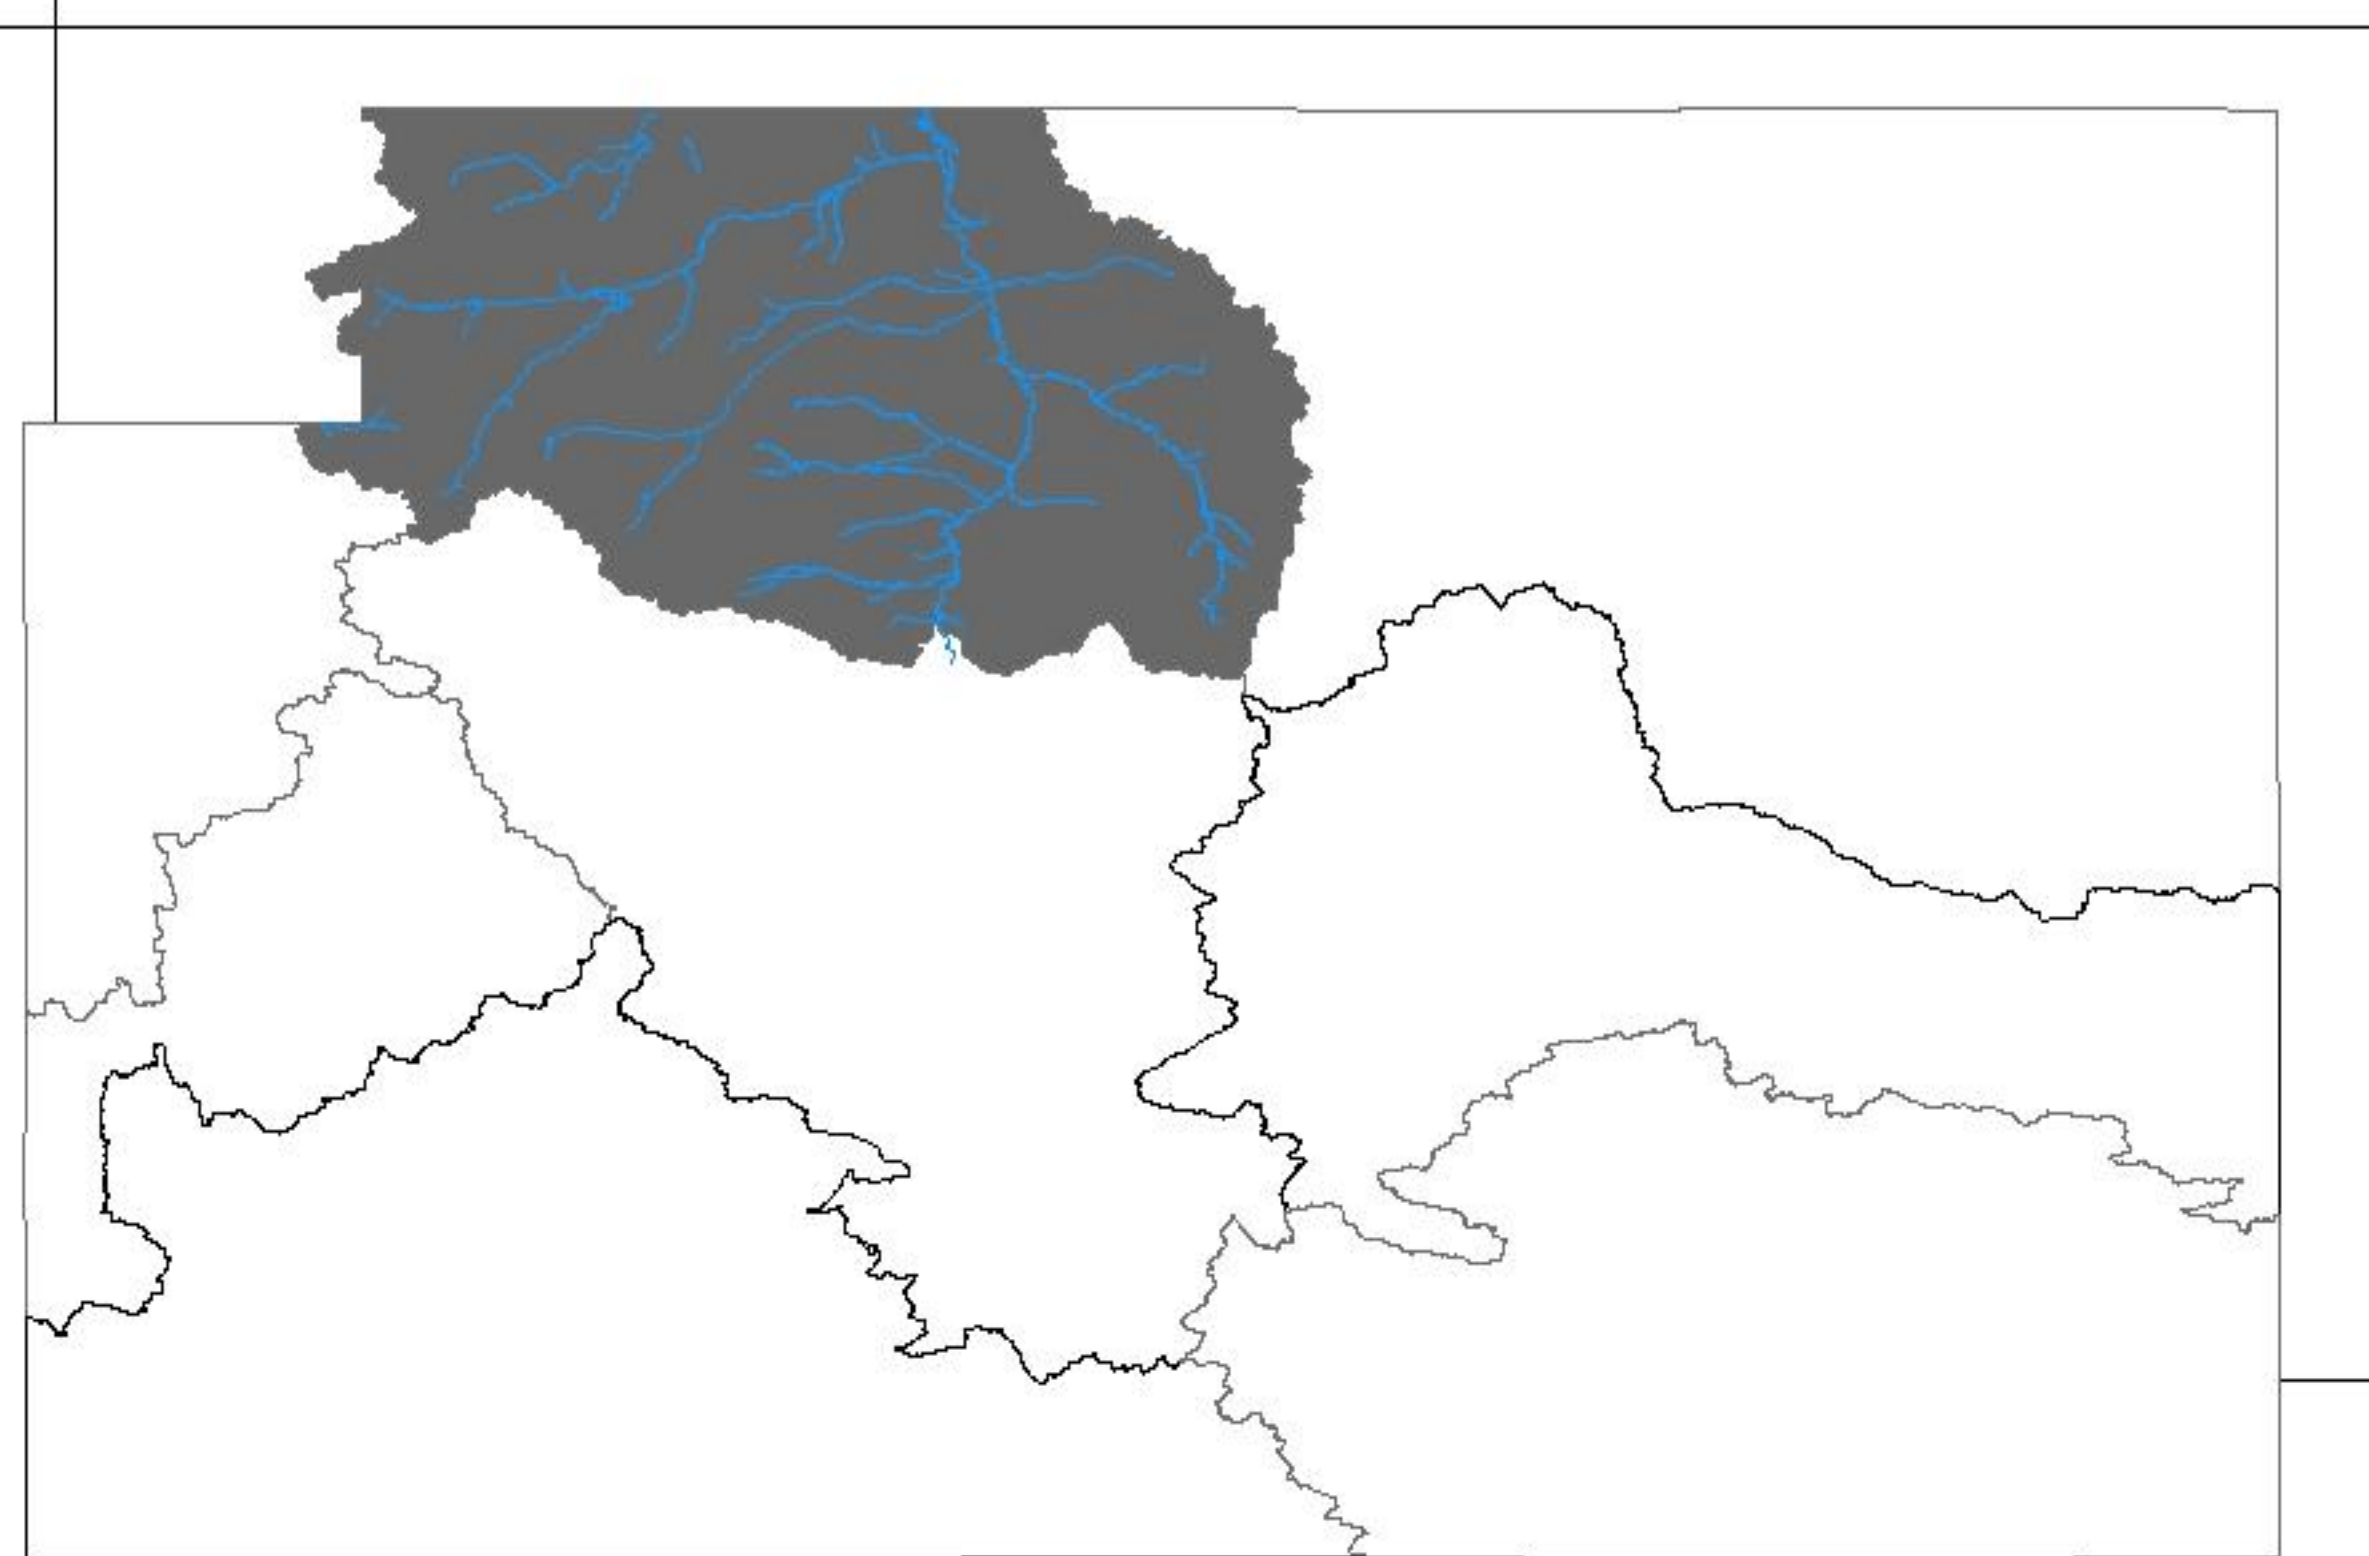

Yellowstone Cutthroat Trout Distribution Historic

Legend

— Historic Distribution

0 4.75 9.5 19 28.5 38 Miles

Sources: Esri, HERE, DeLorme, Intermap, increment P Corp., GEBCO, USGS, FAO, NPS, NRCAN, GeoBase, IGN, Kadaster NL, Ordnance Survey, Esri Japan, METI, Esri China (Hong Kong), Swisstopo, MapmyIndia, © OpenStreetMap contributors, and the GIS User Community